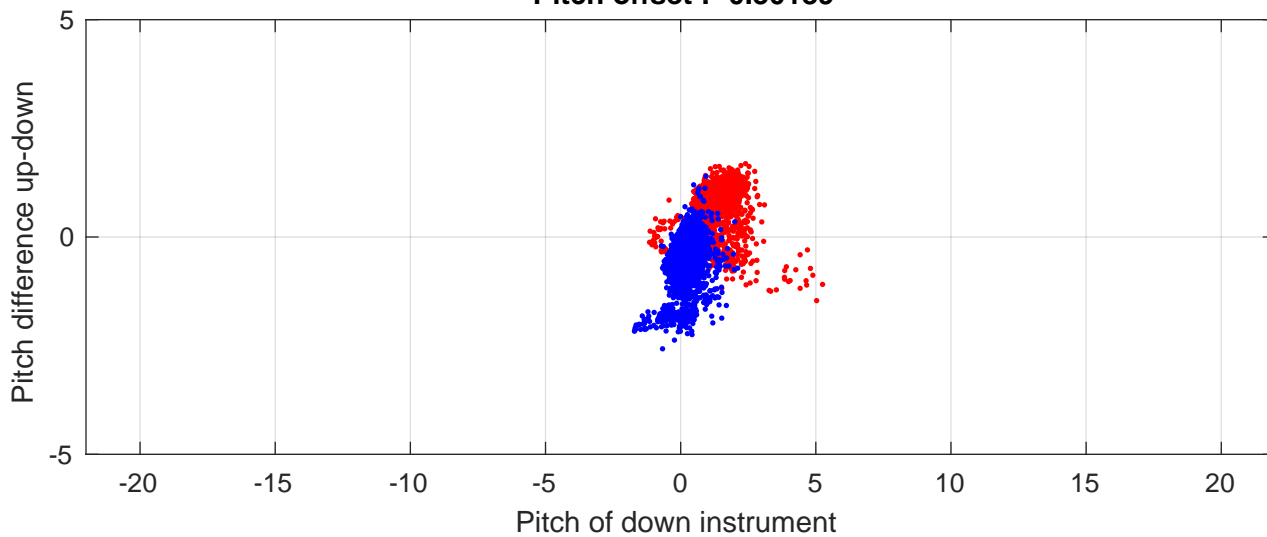

# P2E station #14401 (V8) Figure 6

Heading offset : 137.7262 (r/b: down-/upcast)

Pitch offset : -0.30189

Roll offset : -0.35563