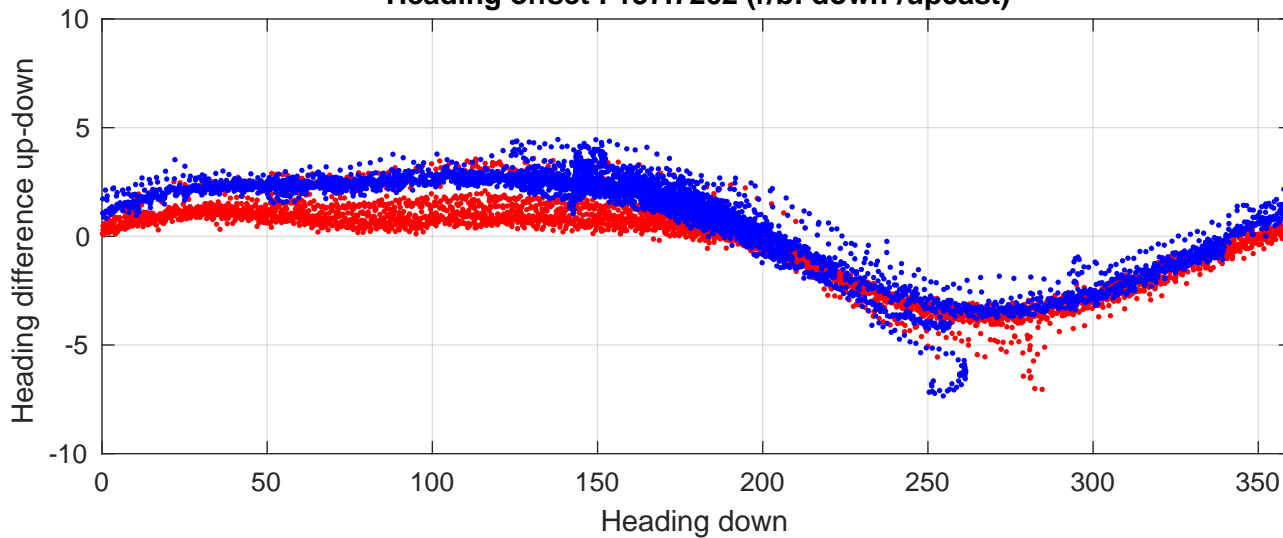

# P2E station #14401 (V8) Figure 6

Heading offset : 137.7262 (r/b: down-/upcast)

Pitch offset : -0.30189

Roll offset : -0.35563