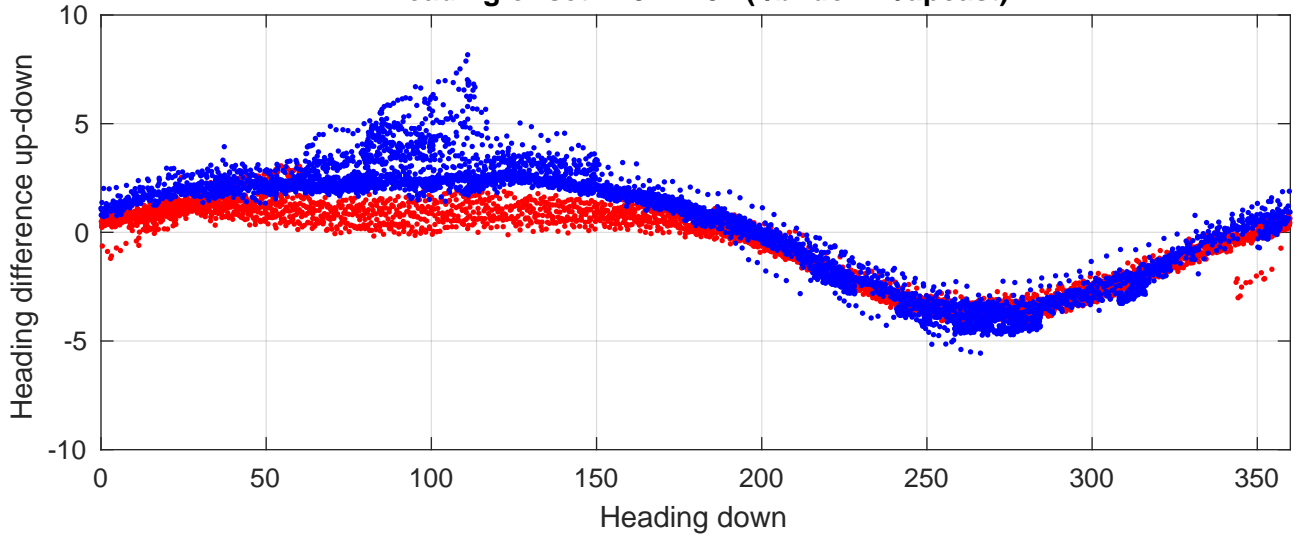

P2E station #14501 (V8) Figure 6

Heading offset : 137.4701 (r/b: down-/upcast)

Pitch offset : -0.32951

Roll offset : -0.52605