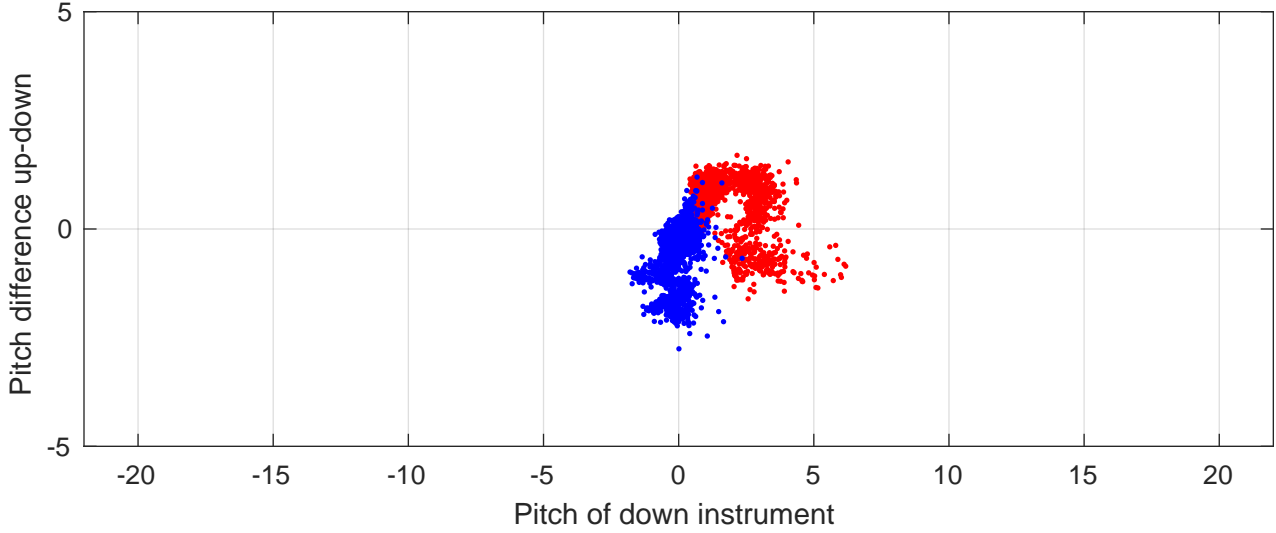

P2E station #14501 (V8) Figure 6

Heading offset : 137.4701 (r/b: down-/upcast)

Pitch offset : -0.32951

Roll offset : -0.52605