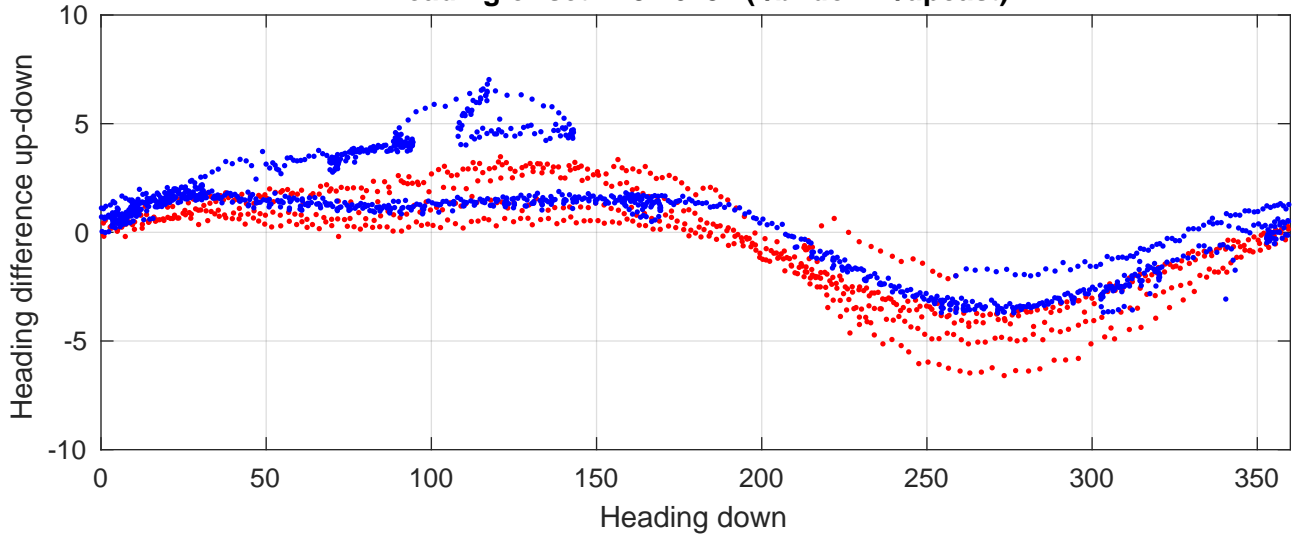

P2E station #14601 (V8) Figure 6

Heading offset : 137.6484 (r/b: down-/upcast)

Pitch offset : -0.10921

Roll offset : -0.61229