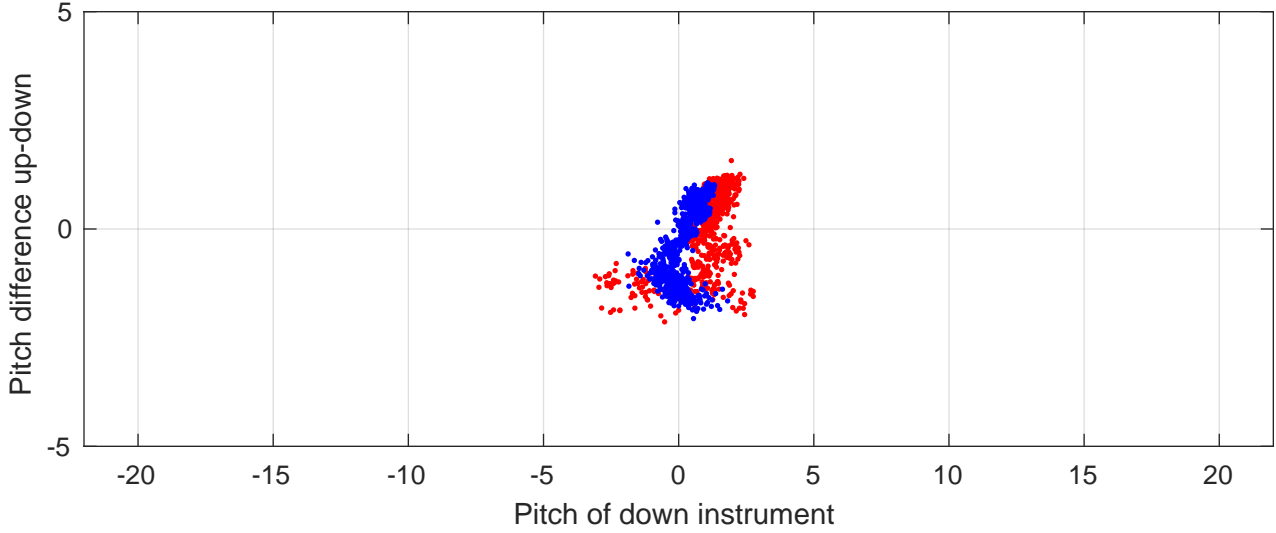

P2E station #14601 (V8) Figure 6

Heading offset : 137.6484 (r/b: down-/upcast)

Pitch offset : -0.10921

Roll offset : -0.61229