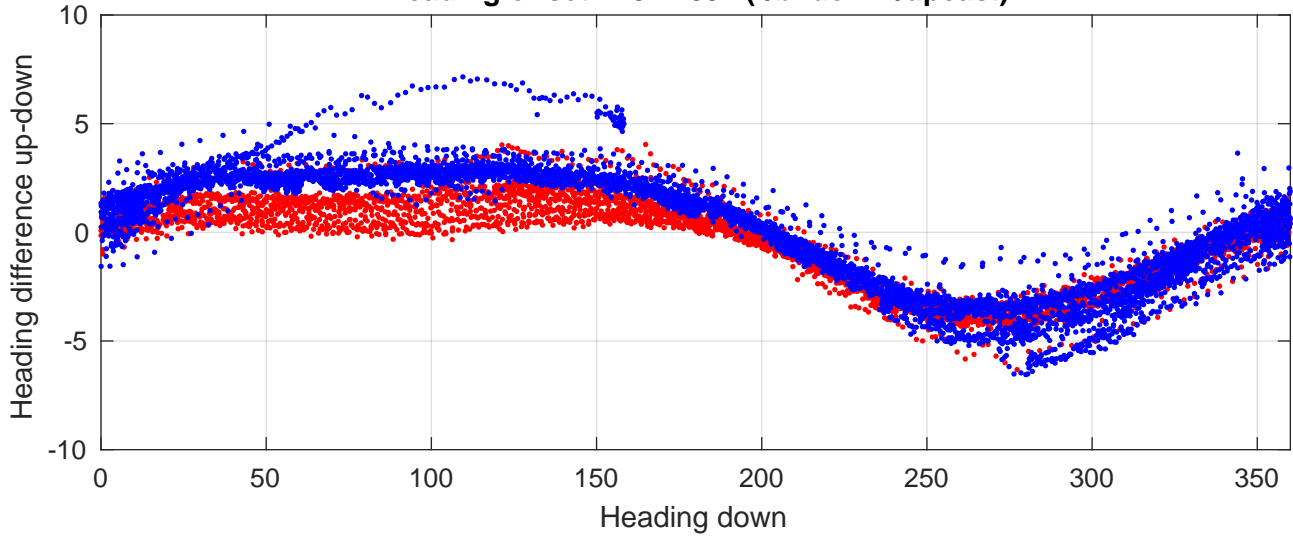

P2E station #14602 (V8) Figure 6

Heading offset : 137.7032 (r/b: down-/upcast)

Pitch offset : -0.29281

Roll offset : -0.46523