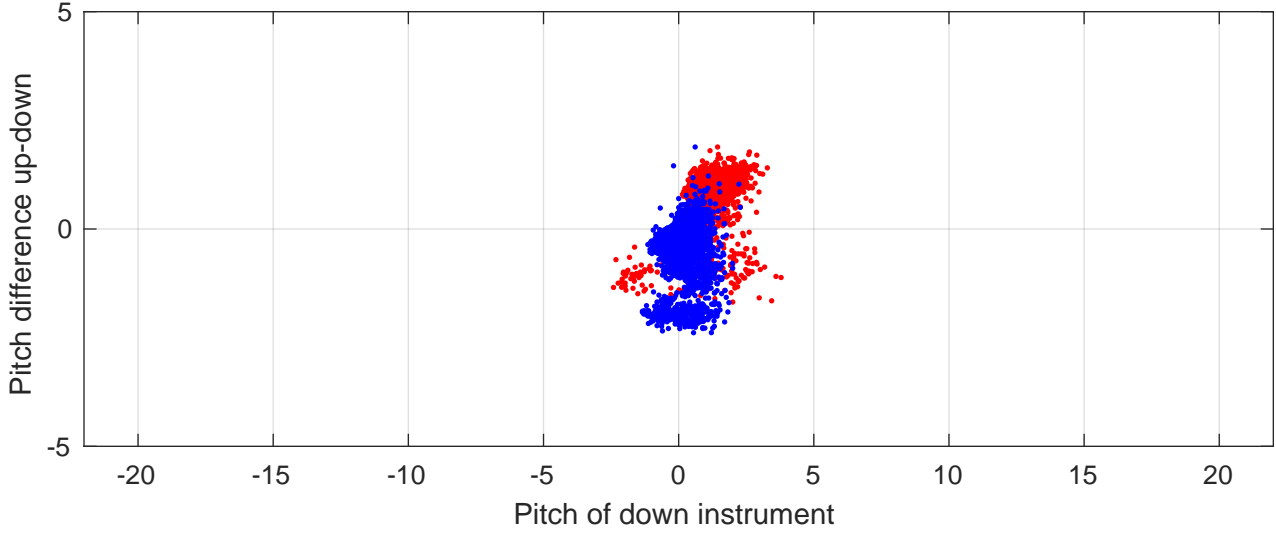

P2E station #14602 (V8) Figure 6

Heading offset : 137.7032 (r/b: down-/upcast)

Pitch offset : -0.29281

Roll offset : -0.46523