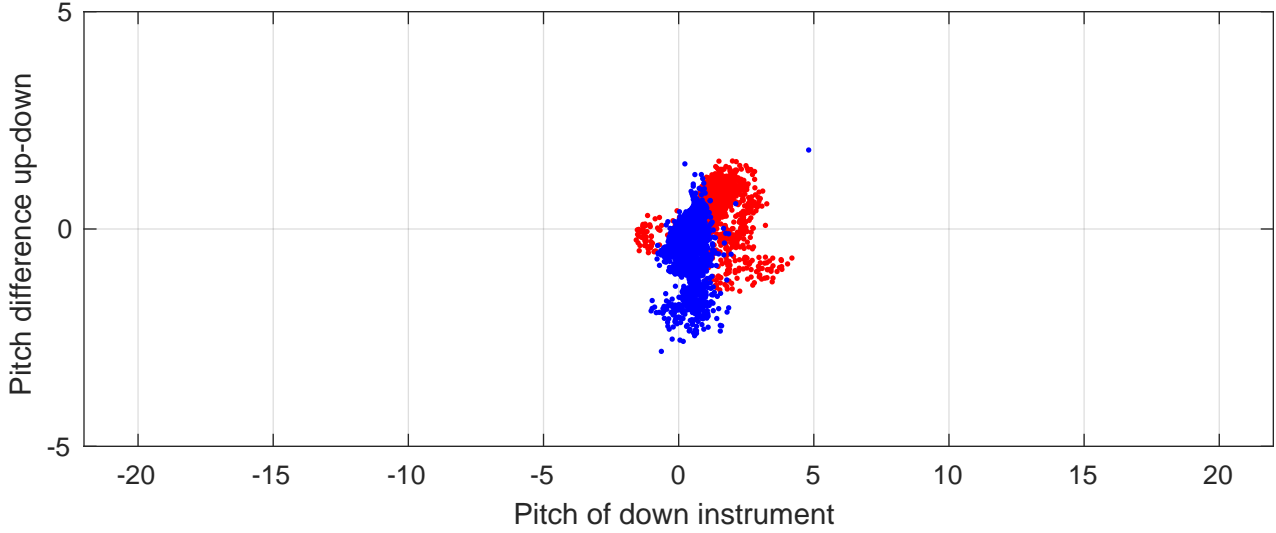

P2E station #14701 (V8) Figure 6

Heading offset : 137.9591 (r/b: down-/upcast)

Pitch offset : -0.34461

Roll offset : -0.32824