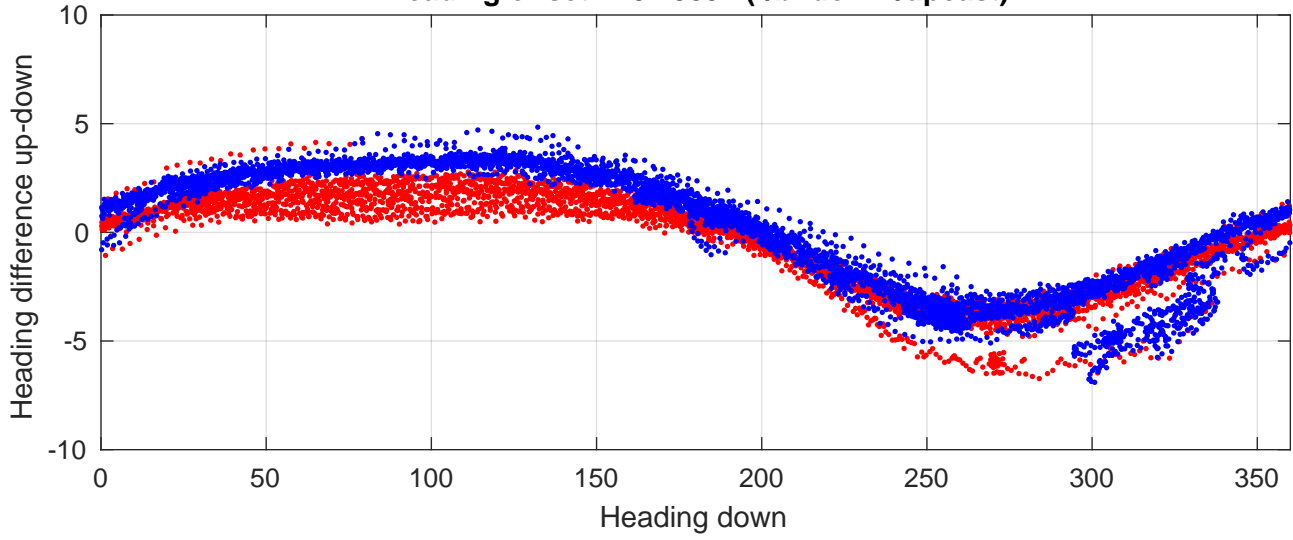

P2E station #14701 (V8) Figure 6

Heading offset : 137.9591 (r/b: down-/upcast)

Pitch offset : -0.34461

Roll offset : -0.32824