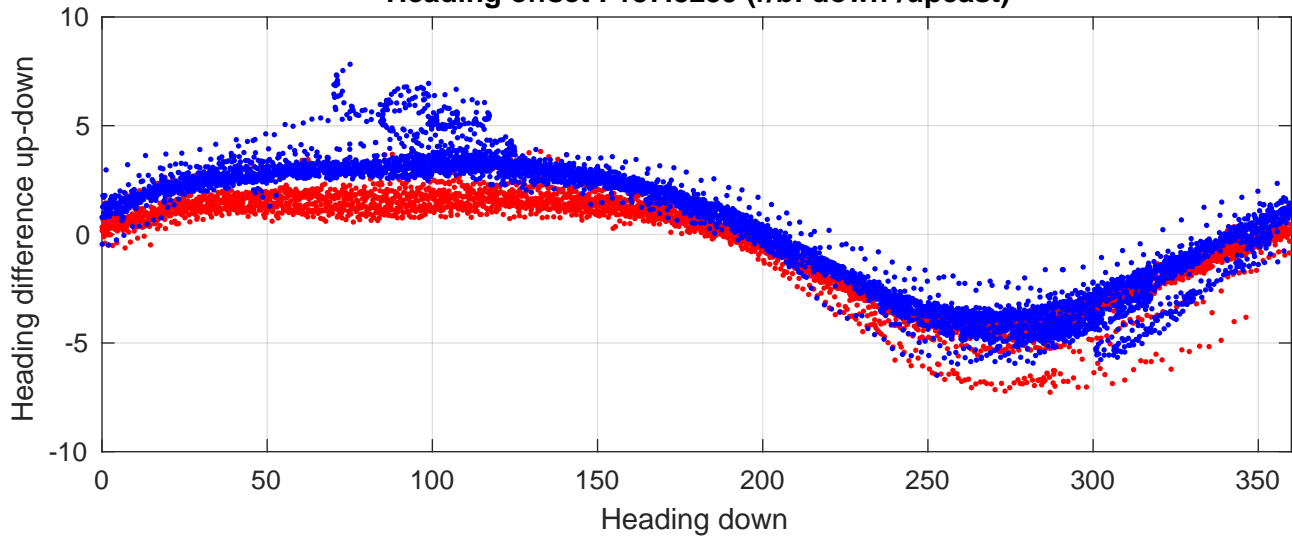

P2E station #14801 (V8) Figure 6

Heading offset : 137.8239 (r/b: down-/upcast)

Pitch offset : -0.17598

Roll offset : -0.30513