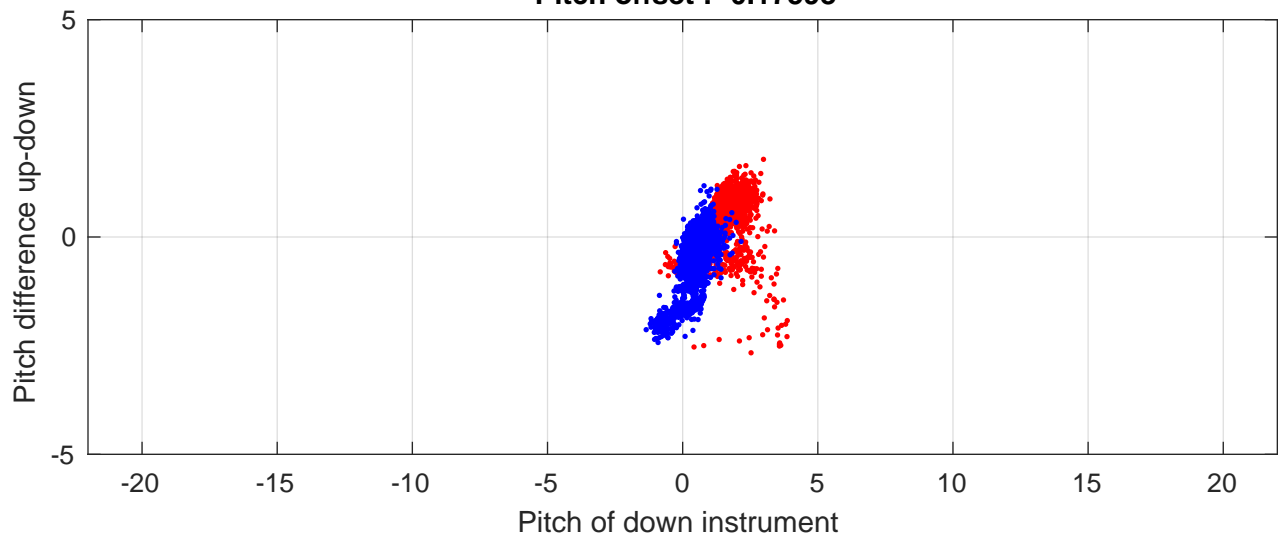

P2E station #14801 (V8) Figure 6

Heading offset : 137.8239 (r/b: down-/upcast)

Pitch offset : -0.17598

Roll offset : -0.30513