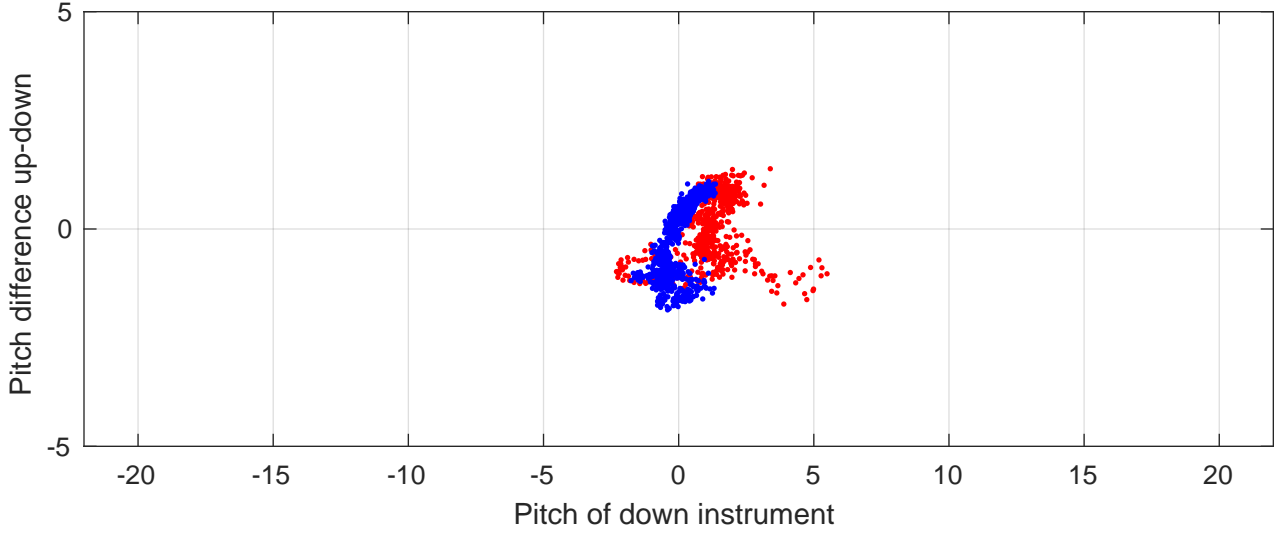

P2E station #14901 (V8) Figure 6

Heading offset : 137.7622 (r/b: down-/upcast)

Pitch offset : -0.18926

Roll offset : -0.58193