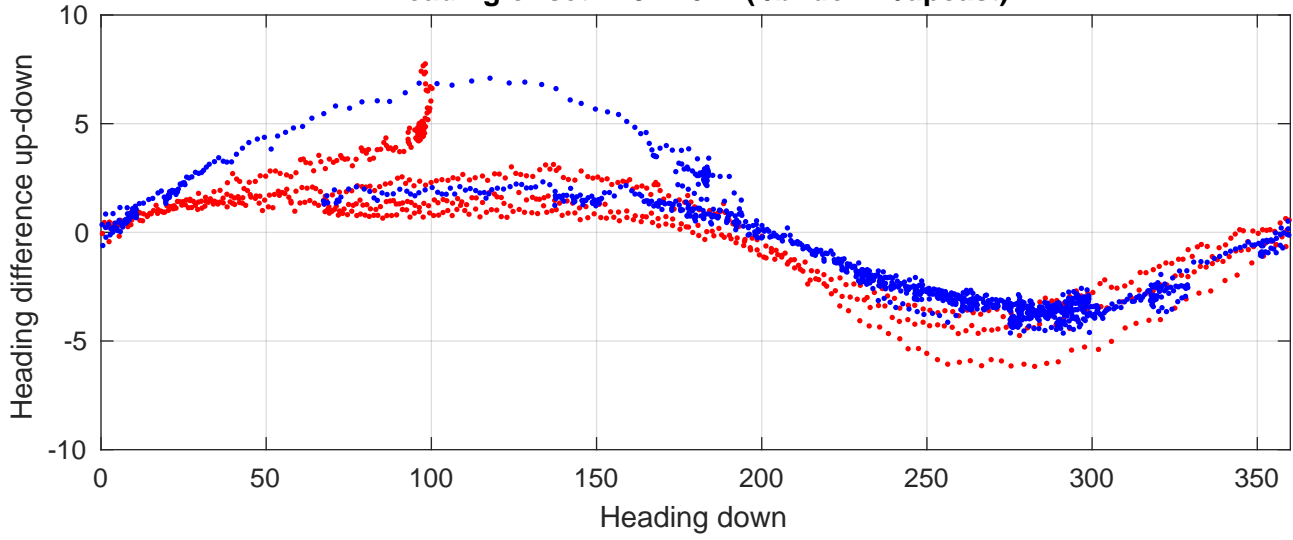

P2E station #14901 (V8) Figure 6

Heading offset : 137.7622 (r/b: down-/upcast)

Pitch offset : -0.18926

Roll offset : -0.58193