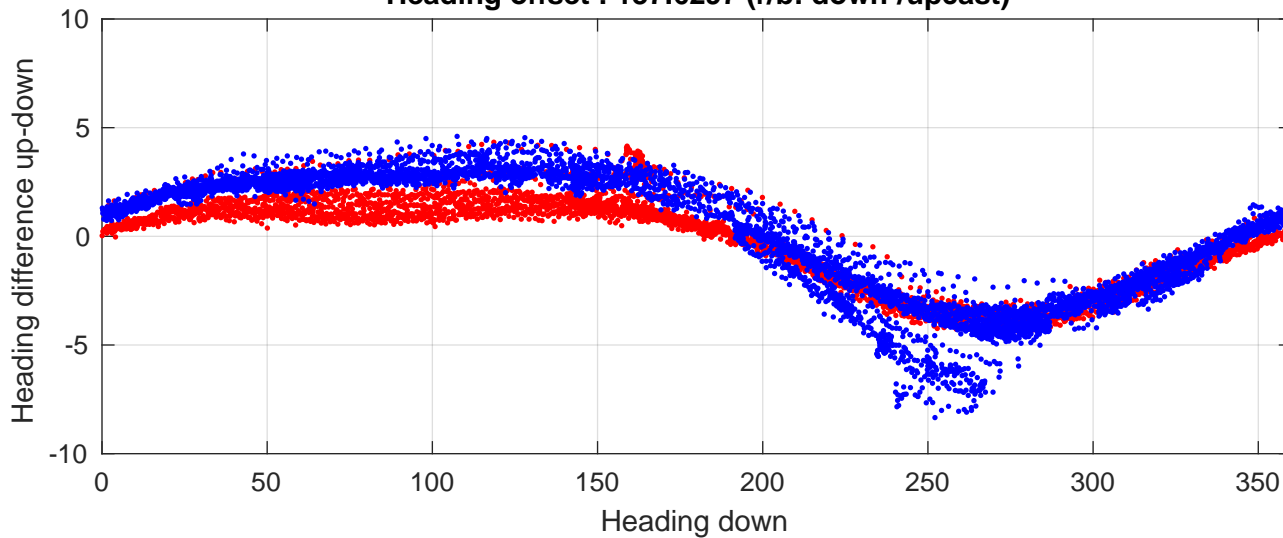

# P2E station #14902 (V8) Figure 6

Heading offset : 137.6297 (r/b: down-/upcast)

Pitch offset : -0.29356

Roll offset : -0.37751