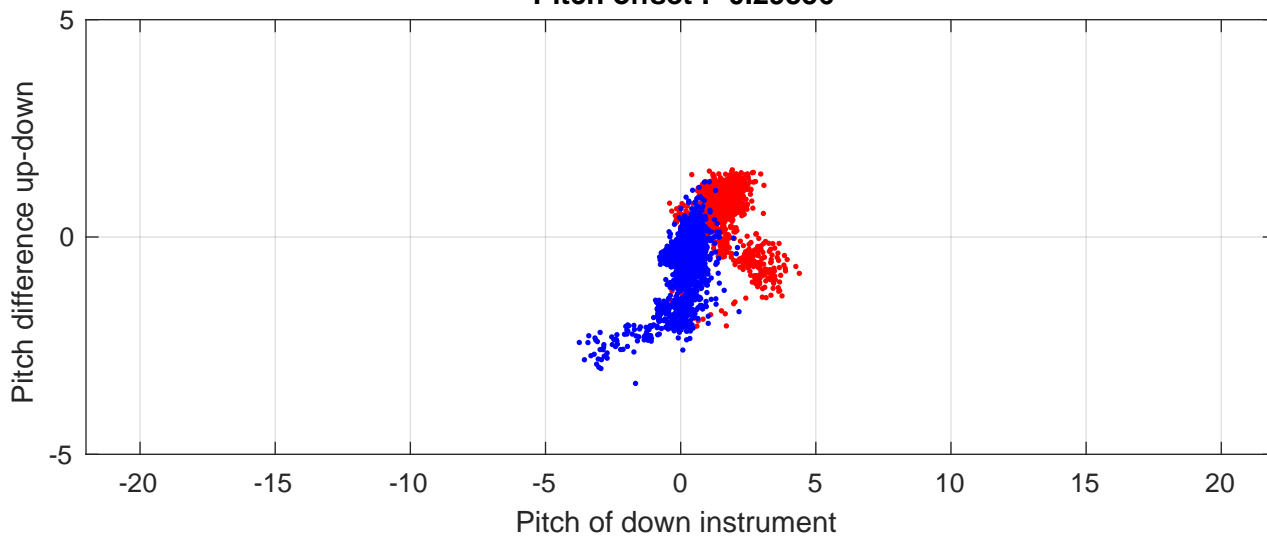

# P2E station #14902 (V8) Figure 6

Heading offset : 137.6297 (r/b: down-/upcast)

Pitch offset : -0.29356

Roll offset : -0.37751