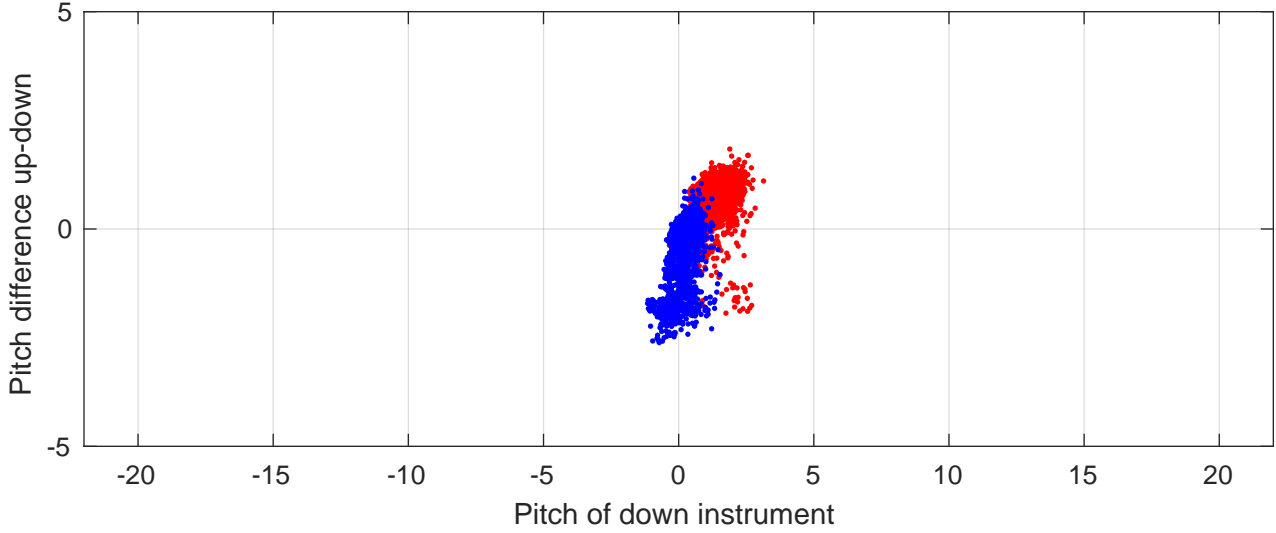

# P2E station #15001 (V8) Figure 6

Heading offset : 137.8173 (r/b: down-/upcast)

Pitch offset : -0.32164

Roll offset : -0.37442