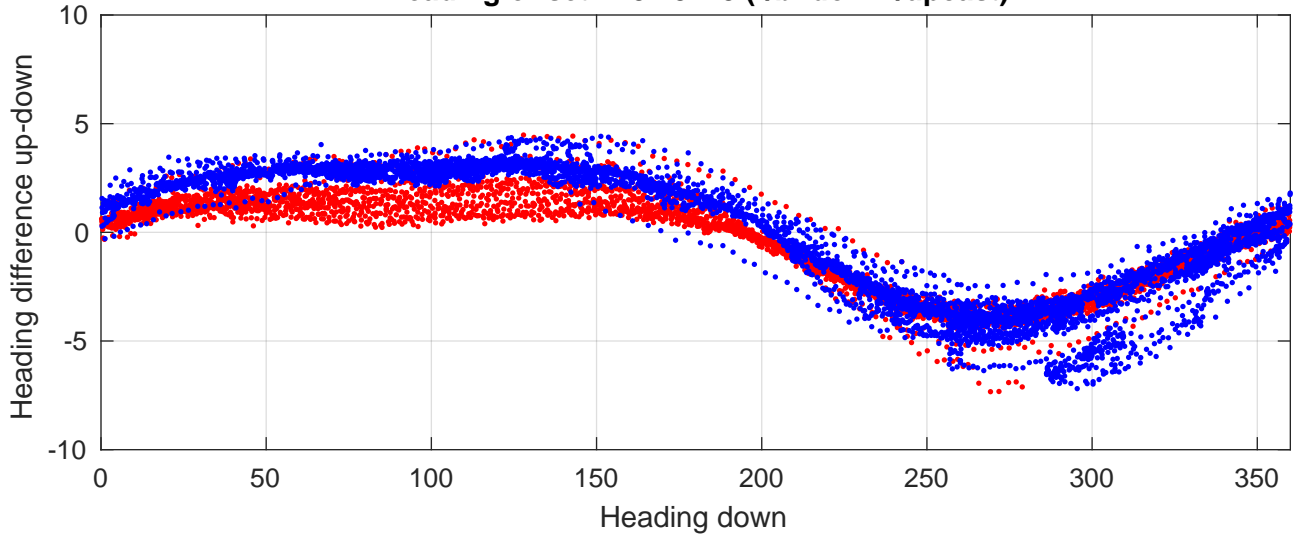

# P2E station #15001 (V8) Figure 6

Heading offset : 137.8173 (r/b: down-/upcast)

Pitch offset : -0.32164

Roll offset : -0.37442