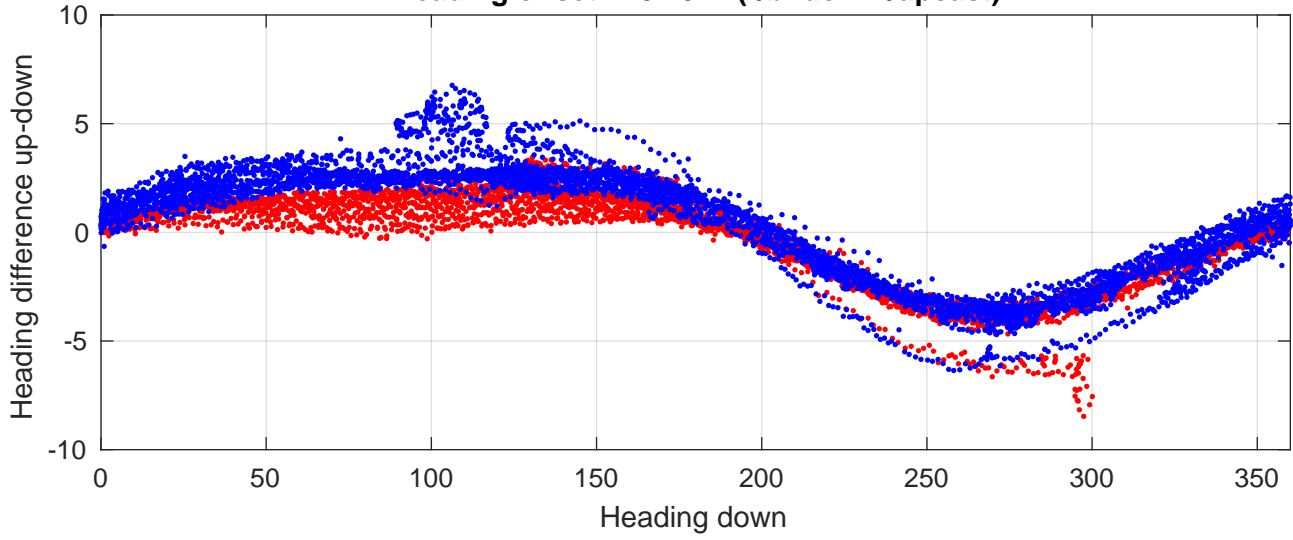

P2E station #15101 (V8) Figure 6

Heading offset : 137.544 (r/b: down-/upcast)

Pitch offset : -0.48531

Roll offset : -0.37027