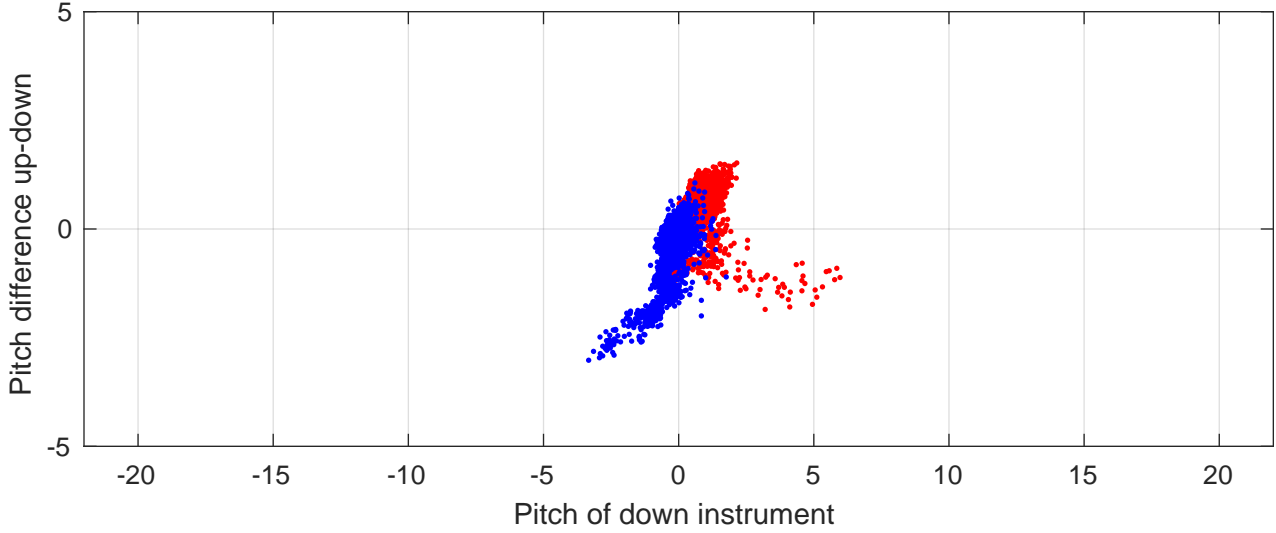

P2E station #15101 (V8) Figure 6

Heading offset : 137.544 (r/b: down-/upcast)

Pitch offset : -0.48531

Roll offset : -0.37027