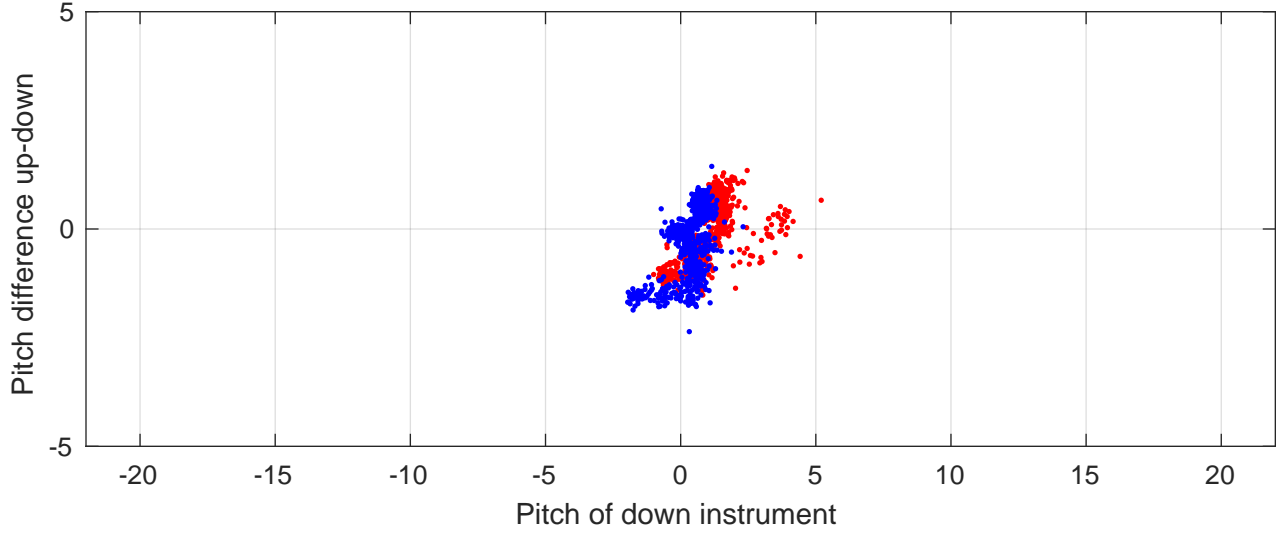

P2E station #15201 (V8) Figure 6

Heading offset : 137.8048 (r/b: down-/upcast)

Pitch offset : -0.18577

Roll offset : -0.44391