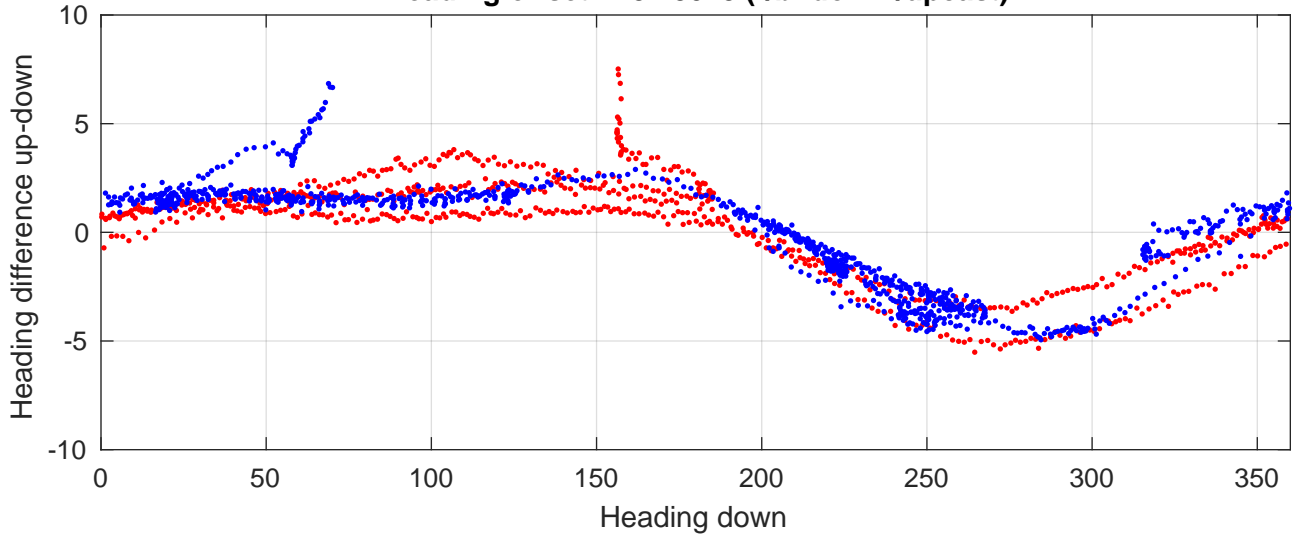

P2E station #15201 (V8) Figure 6

Heading offset : 137.8048 (r/b: down-/upcast)

Pitch offset : -0.18577

Roll offset : -0.44391