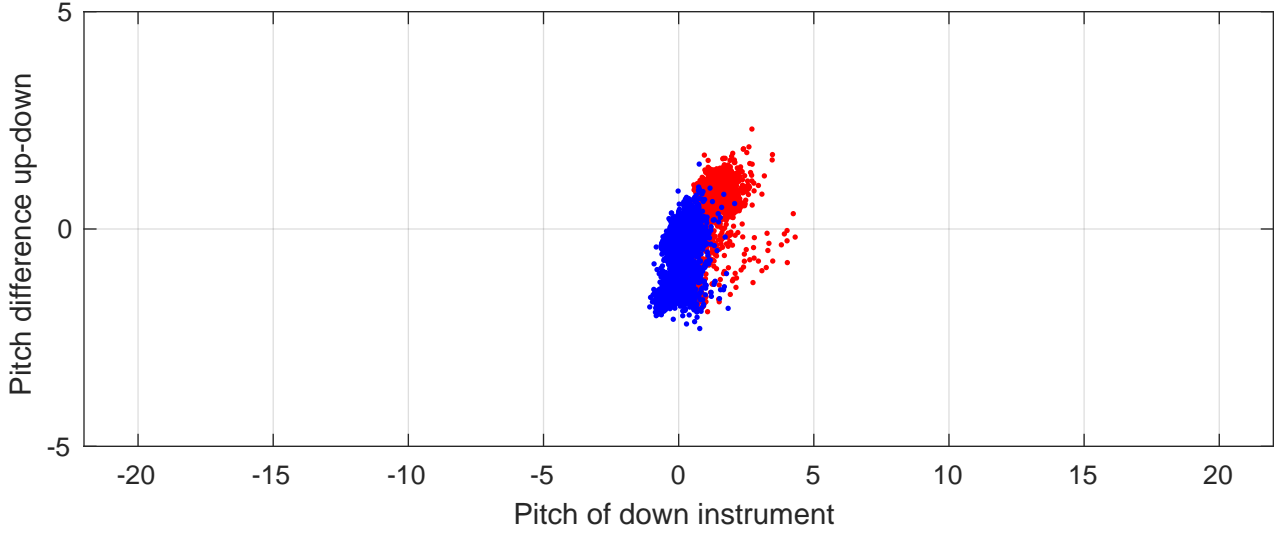

P2E station #15202 (V8) Figure 6

Heading offset : 137.5458 (r/b: down-/upcast)

Pitch offset : -0.37099

Roll offset : -0.27196