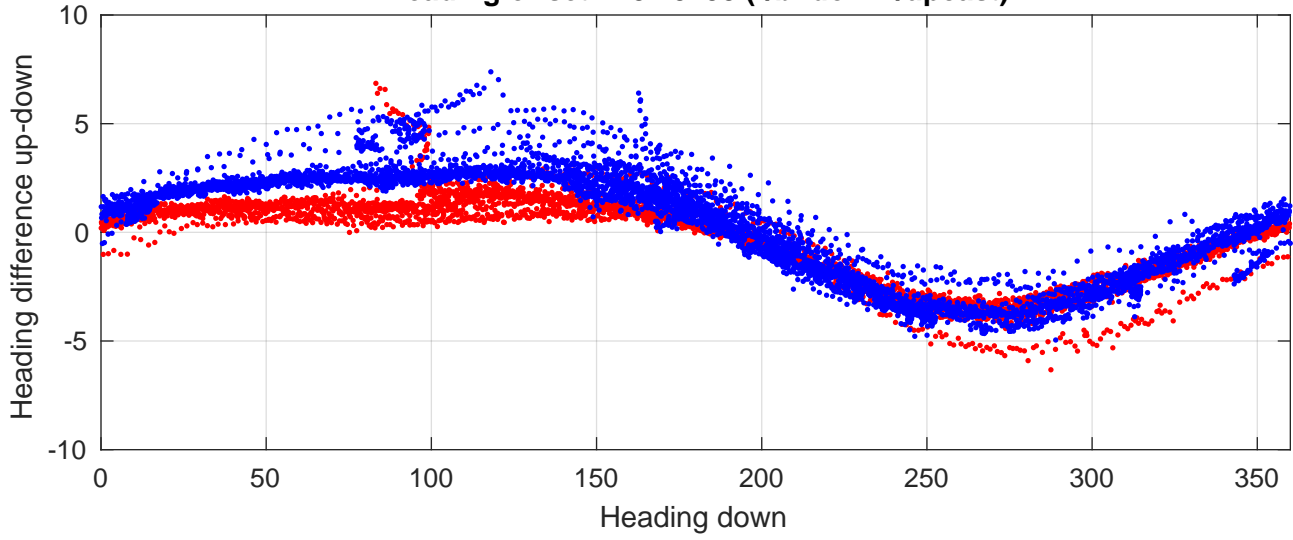

P2E station #15202 (V8) Figure 6

Heading offset : 137.5458 (r/b: down-/upcast)

Pitch offset : -0.37099

Roll offset : -0.27196