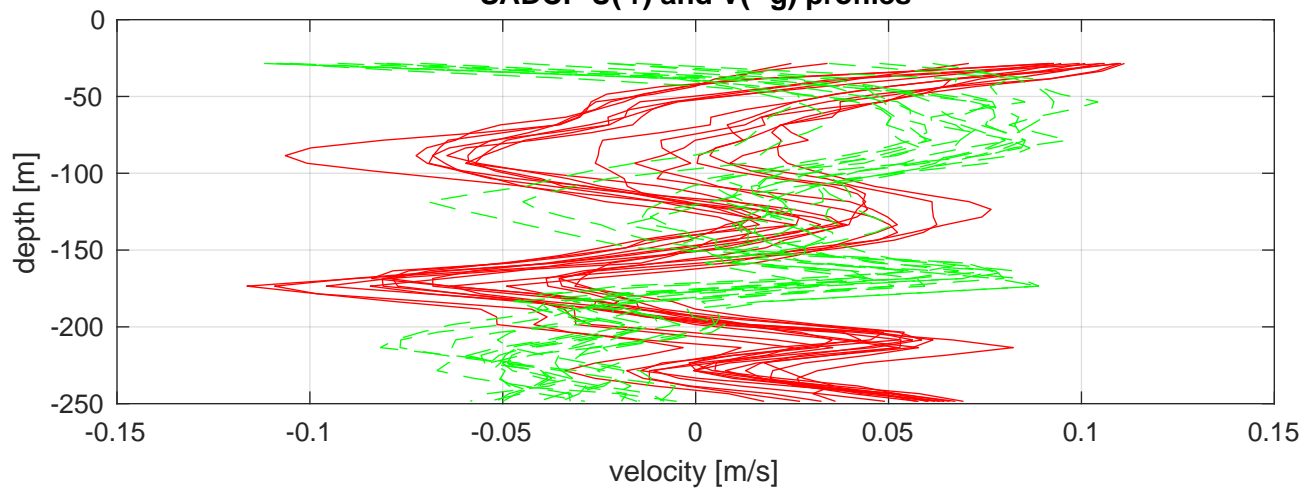

P2E station #15202 (V8)
SADCP U(-r) and V(-g) profiles

ship nav (g.) start (bp) end (kp) SADCP (rp)