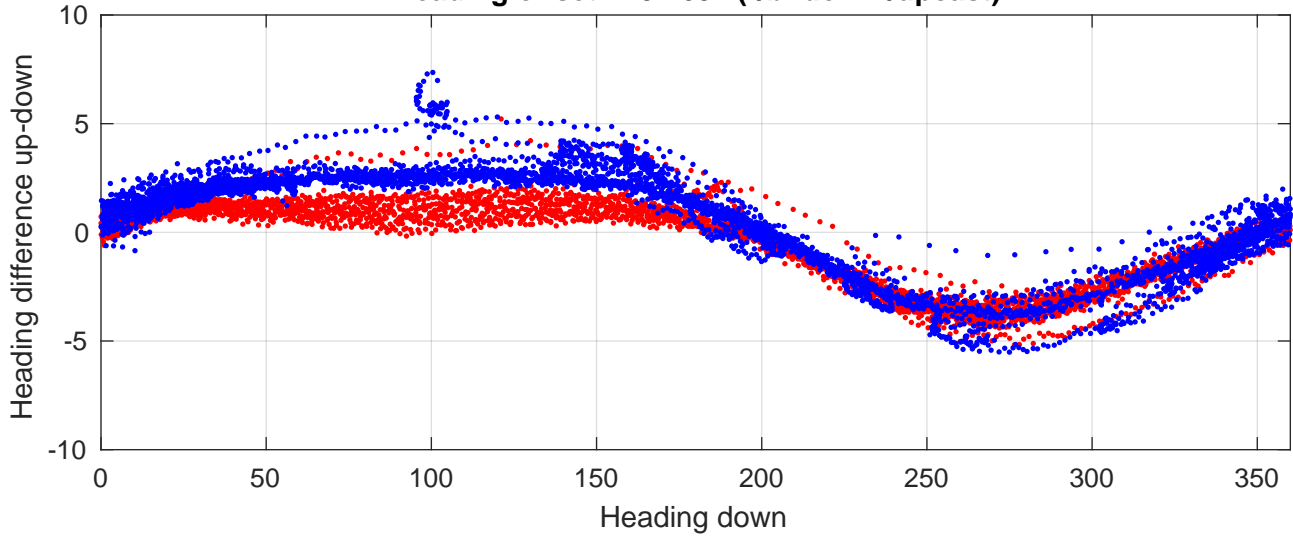

P2E station #15301 (V8) Figure 6

Heading offset : 137.657 (r/b: down-/upcast)

Pitch offset : -0.32419

Roll offset : -0.40358