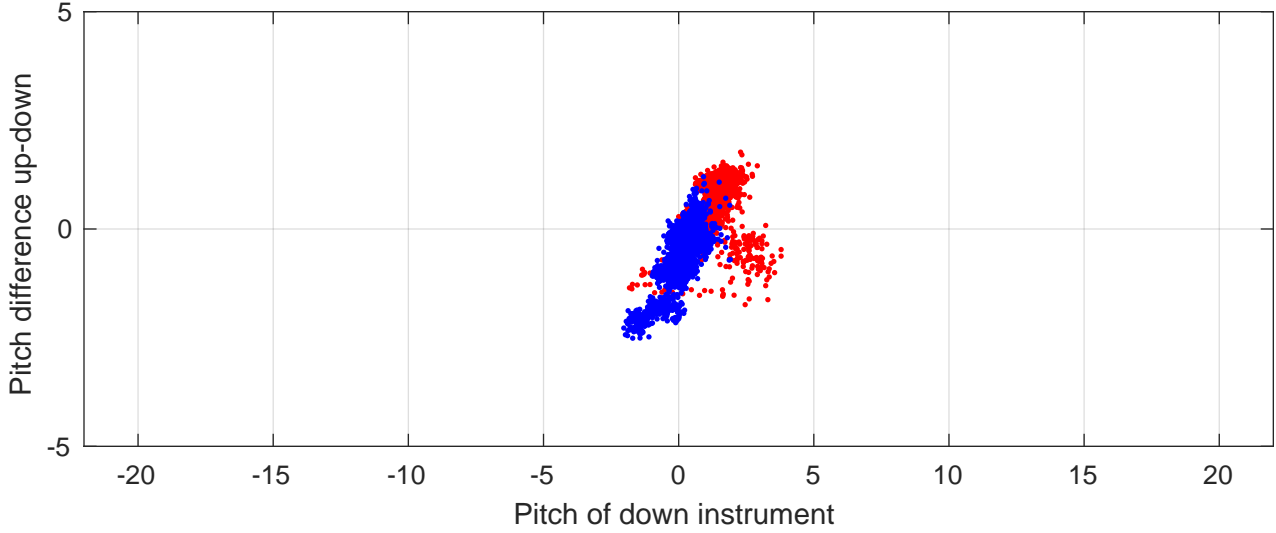

P2E station #15301 (V8) Figure 6

Heading offset : 137.657 (r/b: down-/upcast)

Pitch offset : -0.32419

Roll offset : -0.40358