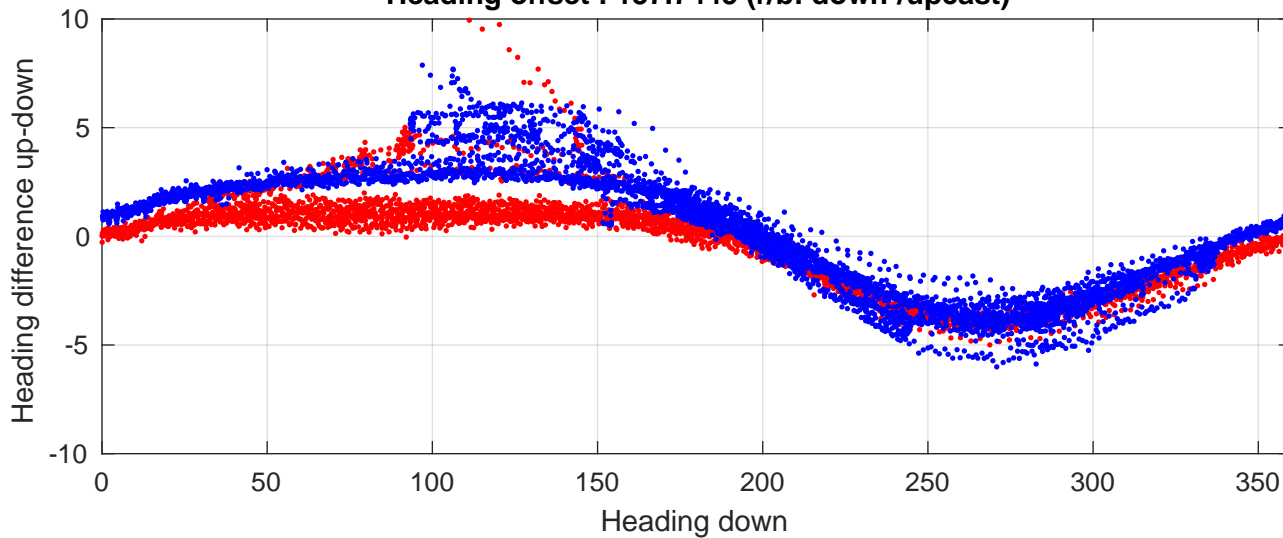

P2E station #15401 (V8) Figure 6

Heading offset : 137.7445 (r/b: down-/upcast)

Pitch offset : -0.24019

Roll offset : -0.53027