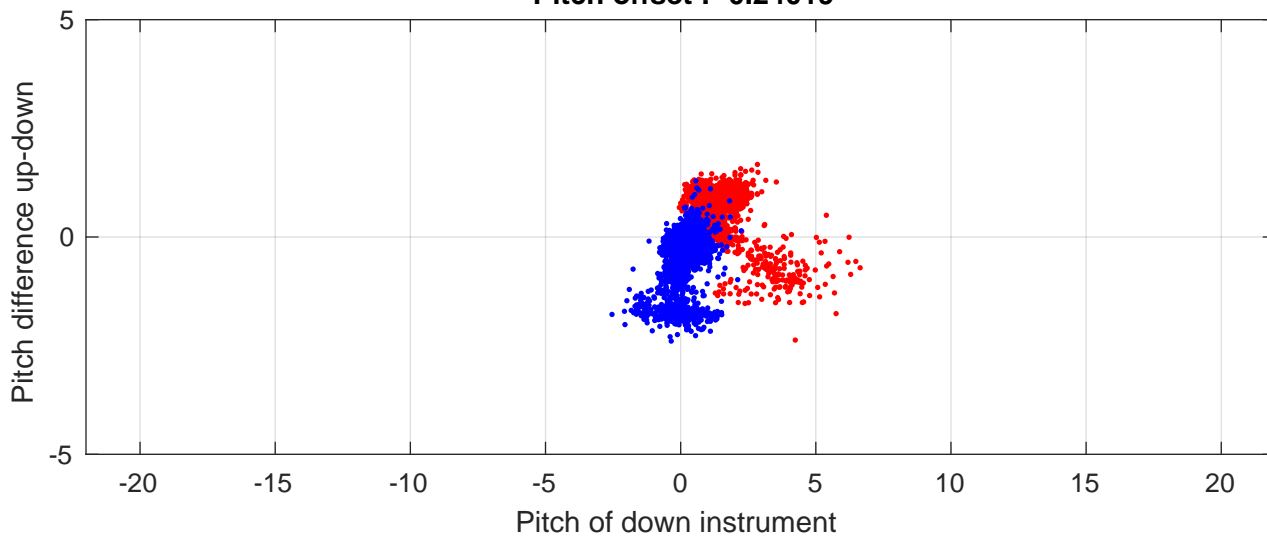

P2E station #15401 (V8) Figure 6

Heading offset : 137.7445 (r/b: down-/upcast)

Pitch offset : -0.24019

Roll offset : -0.53027