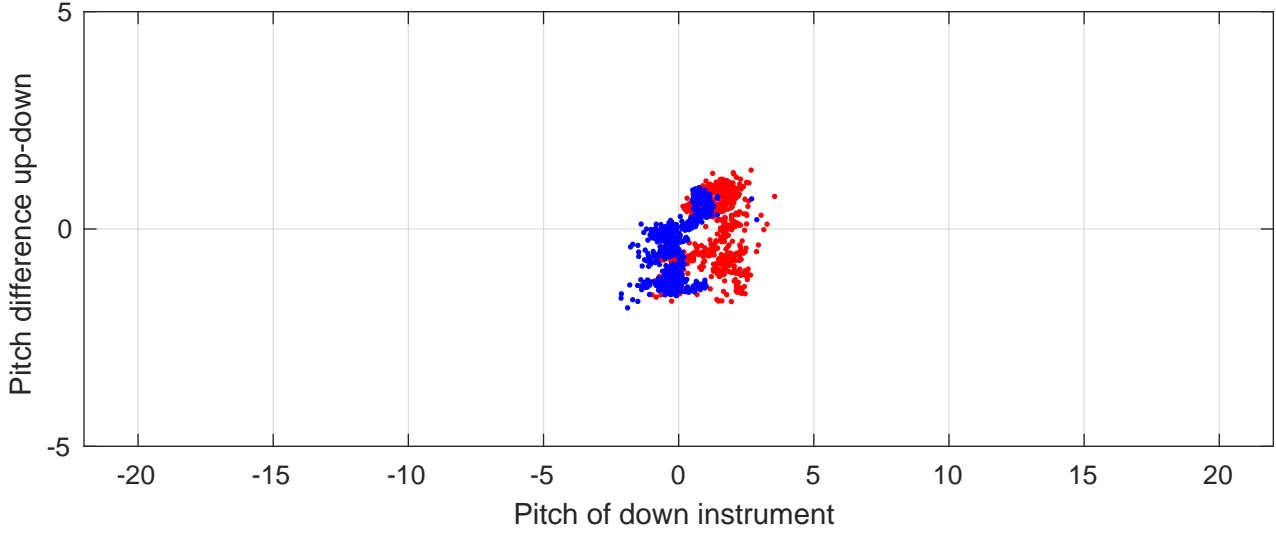

# P2E station #15501 (V8) Figure 6

Heading offset : 137.6492 (r/b: down-/upcast)

Pitch offset : -0.20184

Roll offset : -0.47535