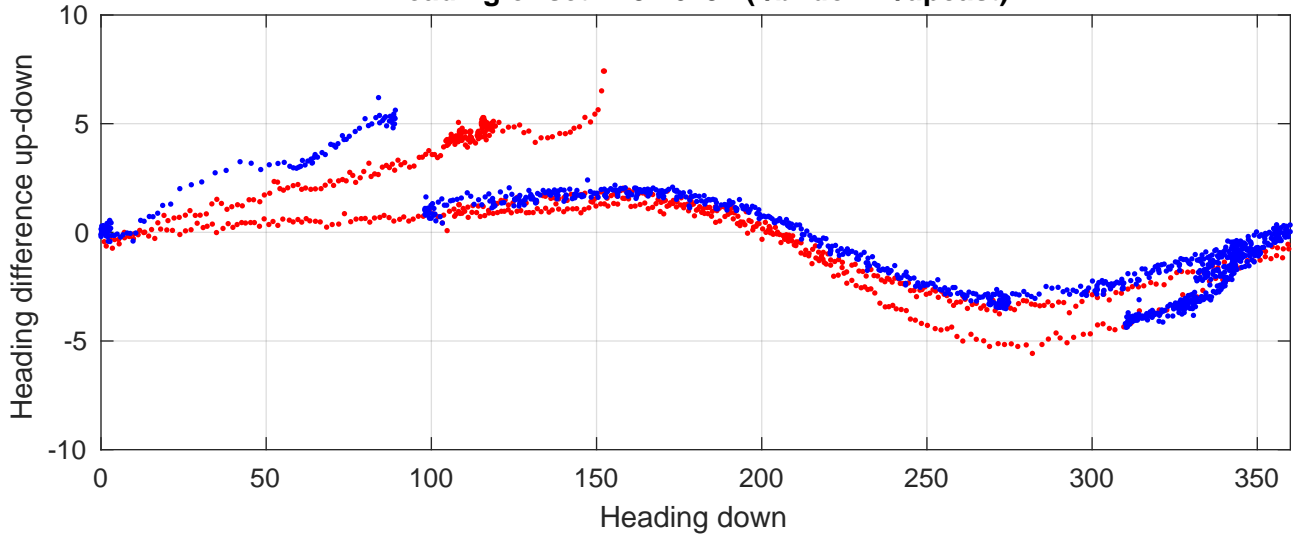

# P2E station #15501 (V8) Figure 6

Heading offset : 137.6492 (r/b: down-/upcast)

Pitch offset : -0.20184

Roll offset : -0.47535