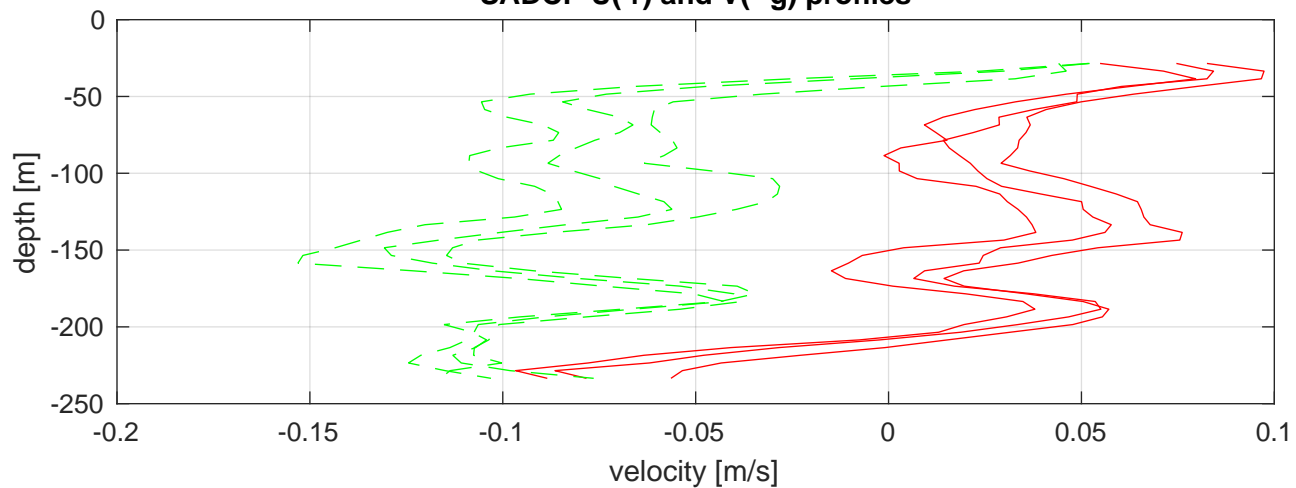

P2E station #15501 (V8) SADCP U(-r) and V(-g) profiles

ship nav (g.) start (bp) end (kp) SADCP (rp)