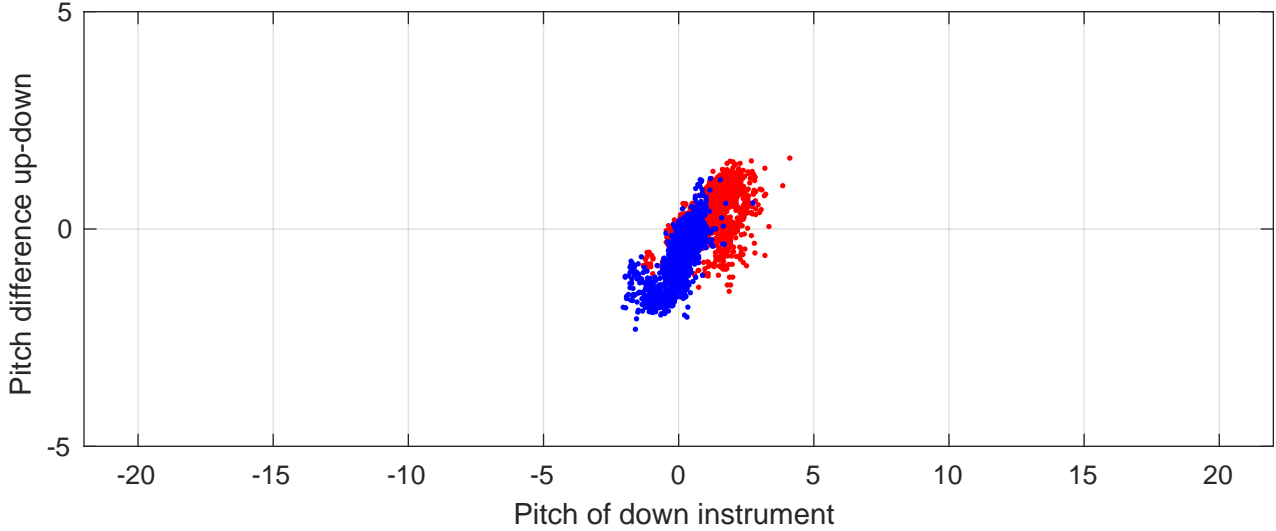

# P2E station #15502 (V8) Figure 6

Heading offset : 137.7857 (r/b: down-/upcast)

Pitch offset : -0.28448

Roll offset : -0.2616