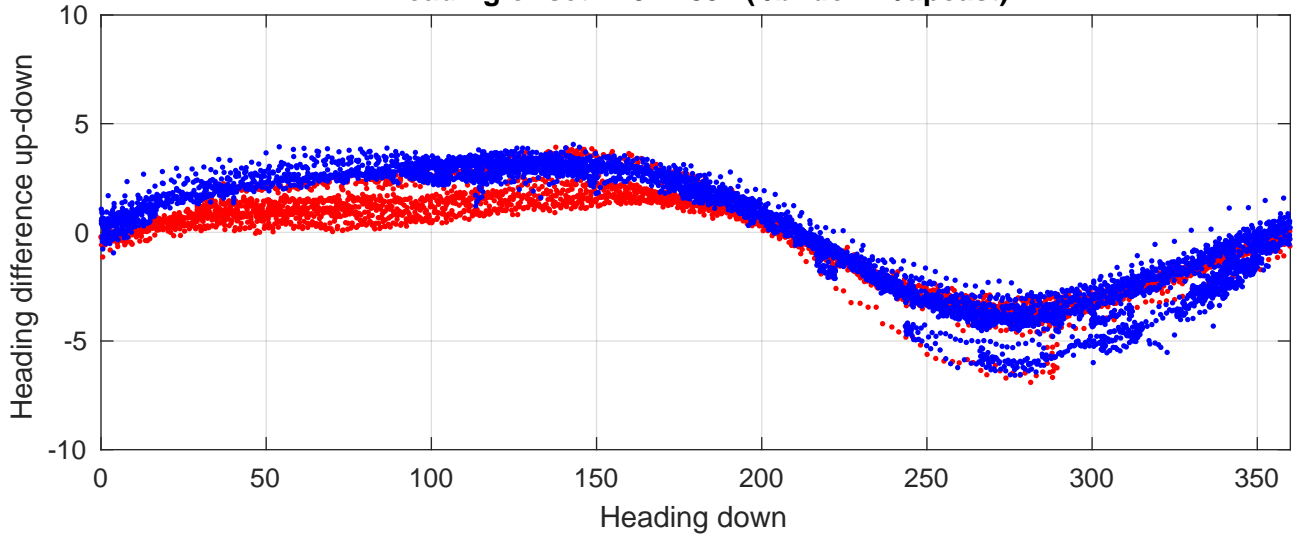

# P2E station #15502 (V8) Figure 6

Heading offset : 137.7857 (r/b: down-/upcast)

Pitch offset : -0.28448

Roll offset : -0.2616