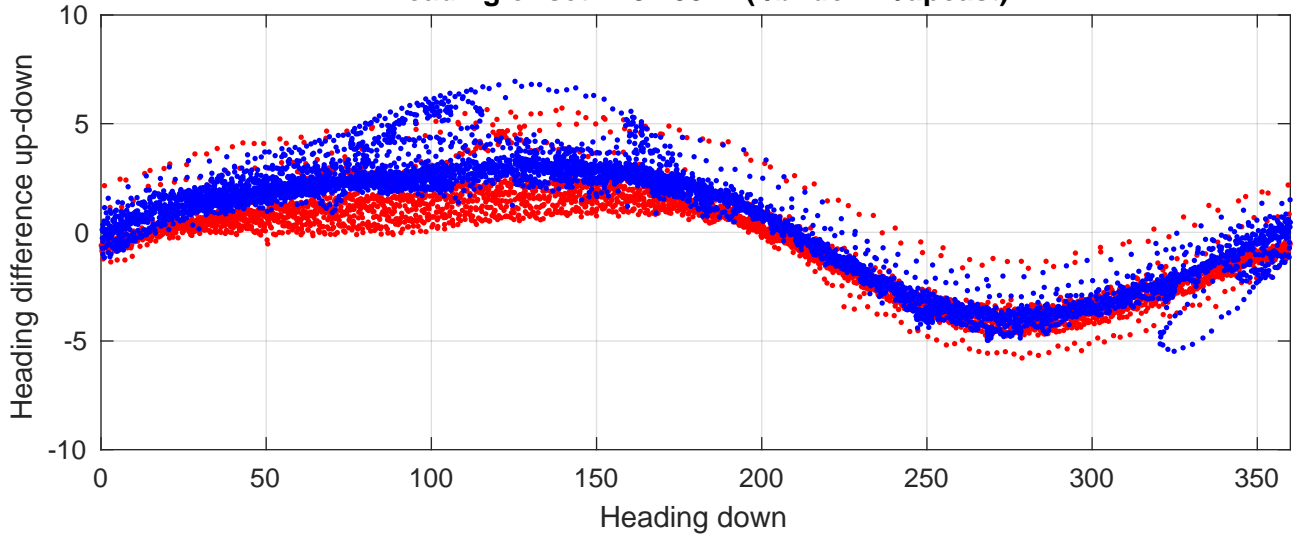

P2E station #15601 (V8) Figure 6

Heading offset : 137.5574 (r/b: down-/upcast)

Pitch offset : -0.30133

Roll offset : -0.16016