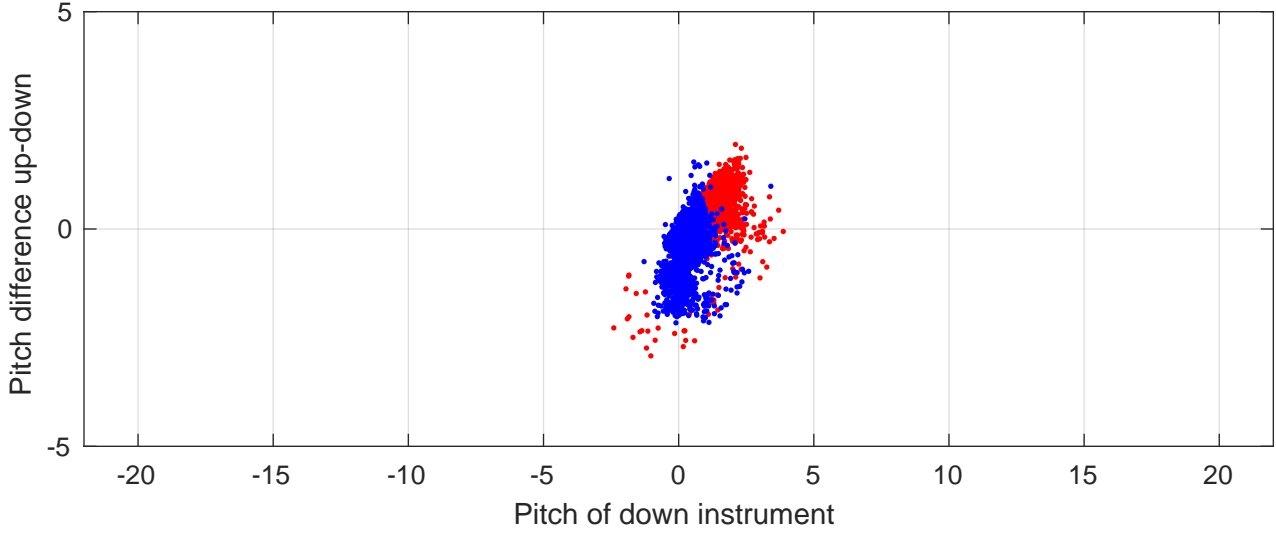

P2E station #15601 (V8) Figure 6

Heading offset : 137.5574 (r/b: down-/upcast)

Pitch offset : -0.30133

Roll offset : -0.16016