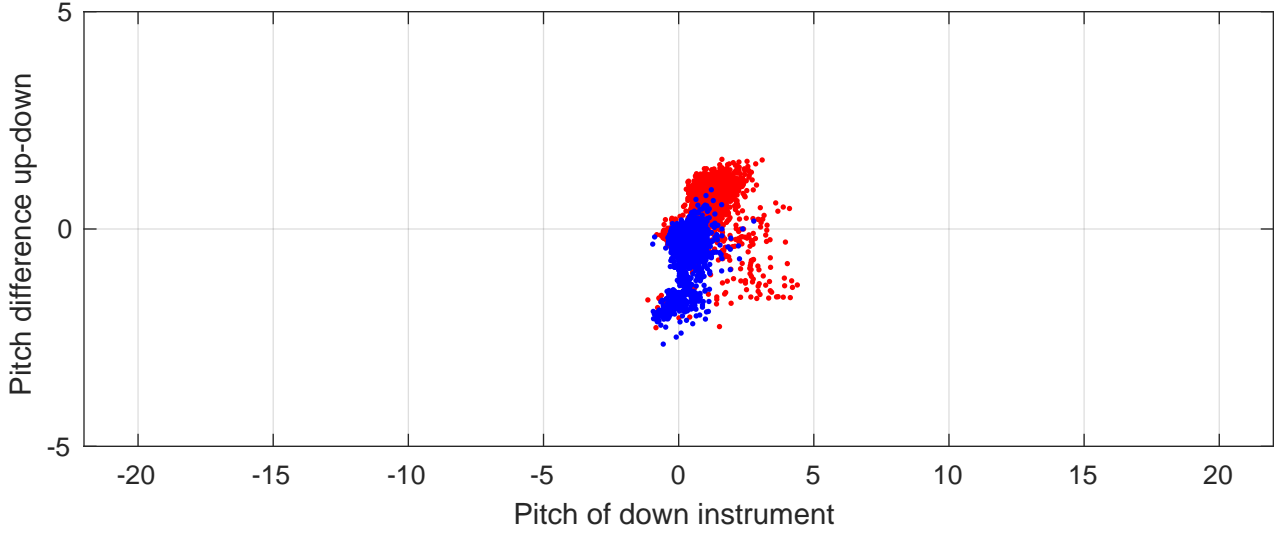

P2E station #15701 (V8) Figure 6

Heading offset : 137.5037 (r/b: down-/upcast)

Pitch offset : -0.37982

Roll offset : -0.38171