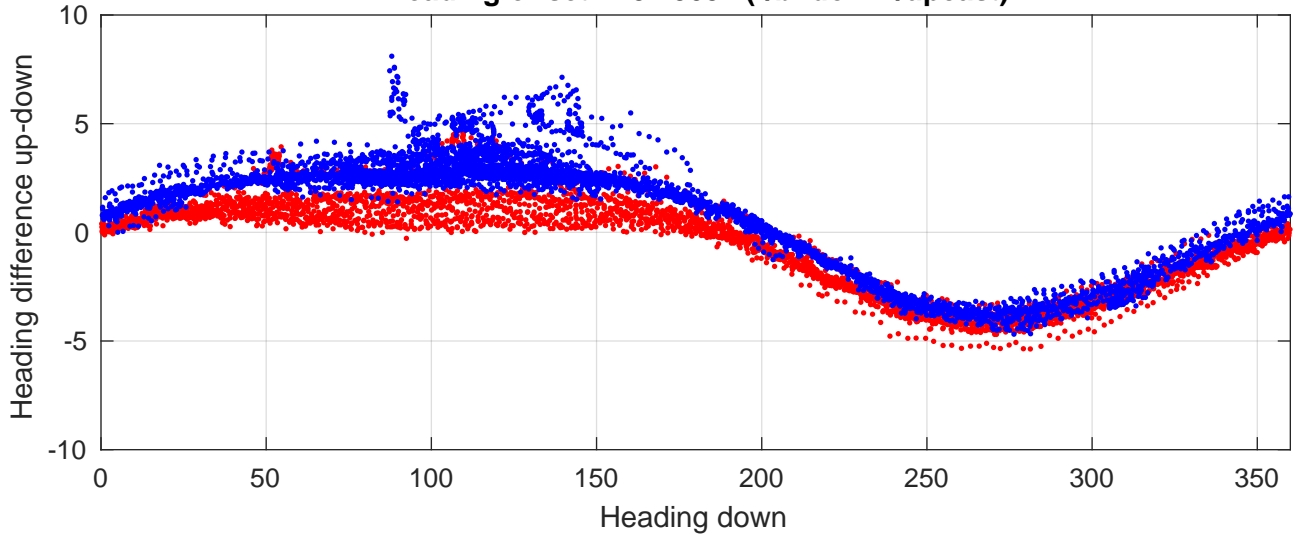

P2E station #15701 (V8) Figure 6

Heading offset : 137.5037 (r/b: down-/upcast)

Pitch offset : -0.37982

Roll offset : -0.38171