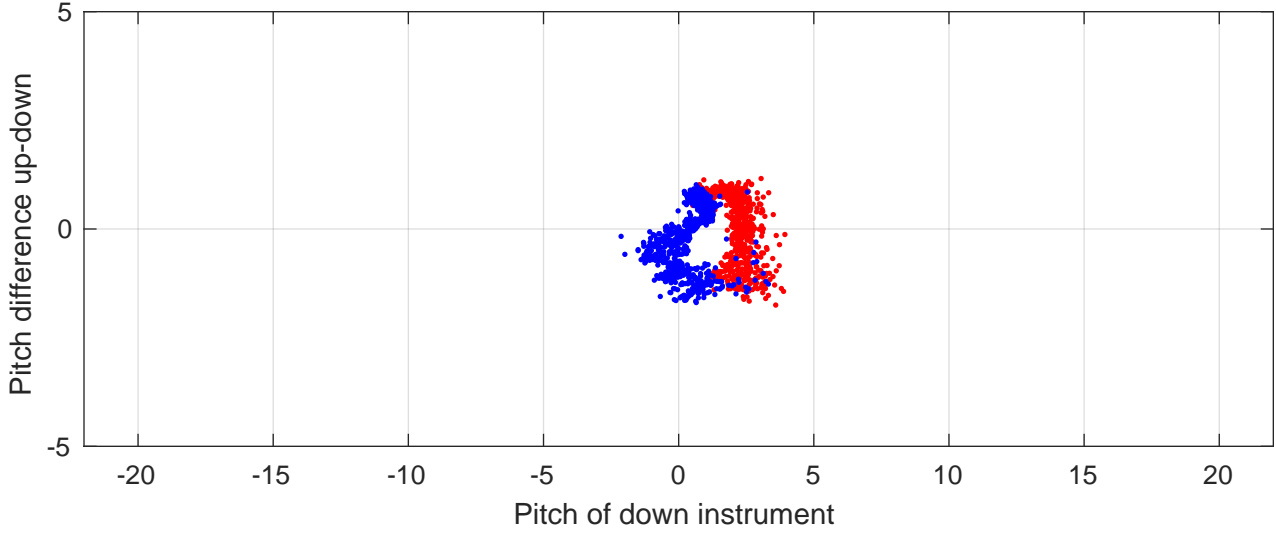

P2E station #15801 (V8) Figure 6

Heading offset : 137.3637 (r/b: down-/upcast)

Pitch offset : -0.023134

Roll offset : -0.61831