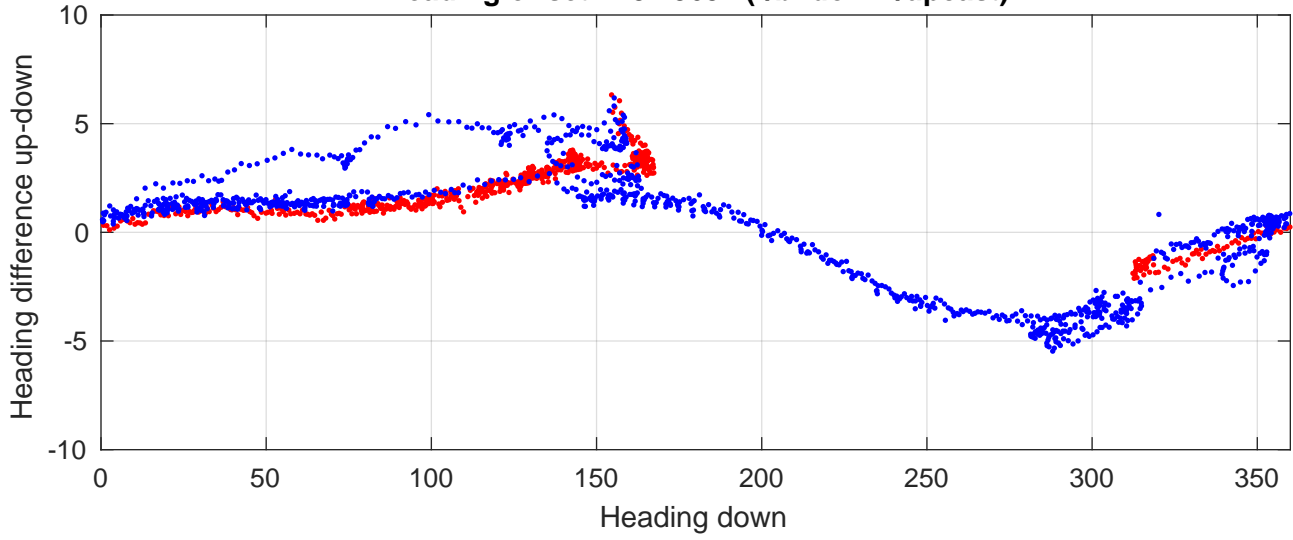

P2E station #15801 (V8) Figure 6

Heading offset : 137.3637 (r/b: down-/upcast)

Pitch offset : -0.023134

Roll offset : -0.61831