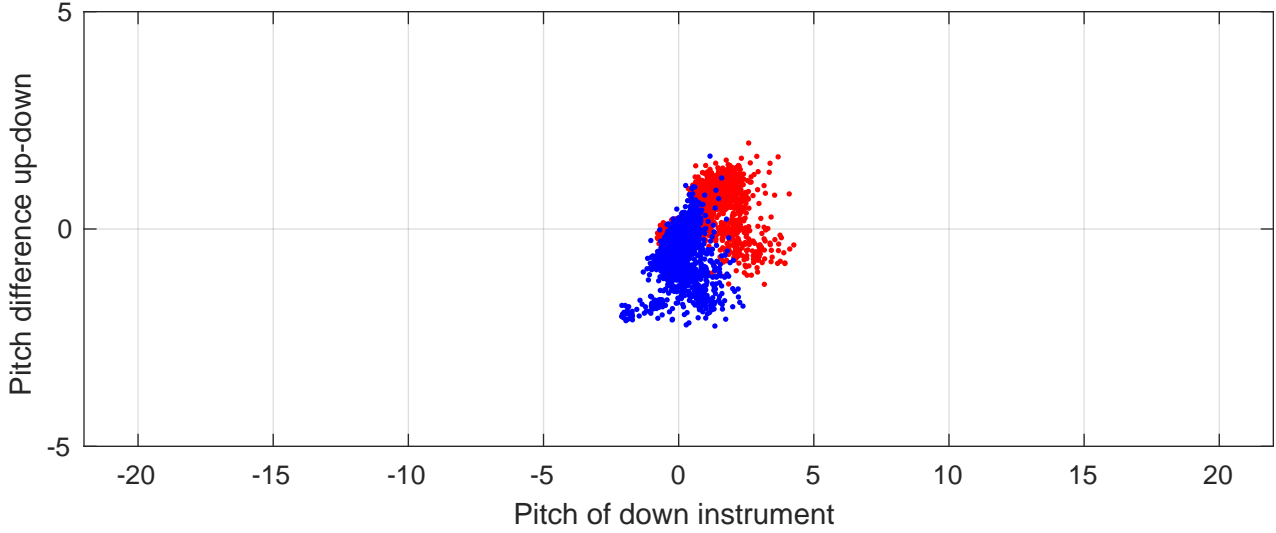

# P2E station #15802 (V8) Figure 6

Heading offset : 137.6711 (r/b: down-/upcast)

Pitch offset : -0.27772

Roll offset : -0.43137