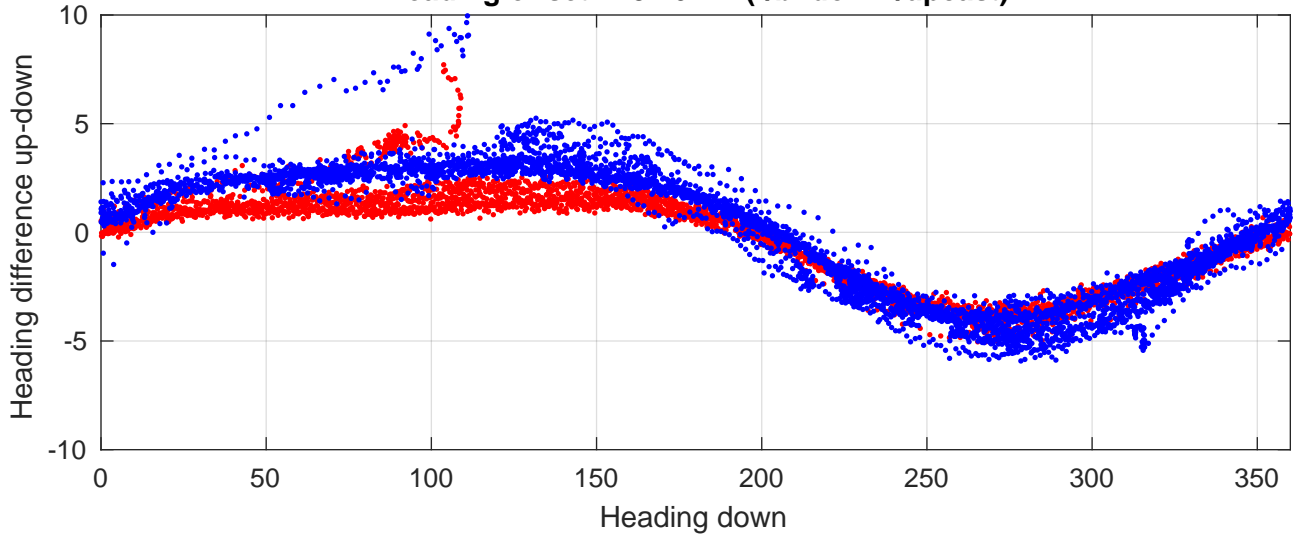

# P2E station #15802 (V8) Figure 6

Heading offset : 137.6711 (r/b: down-/upcast)

Pitch offset : -0.27772

Roll offset : -0.43137