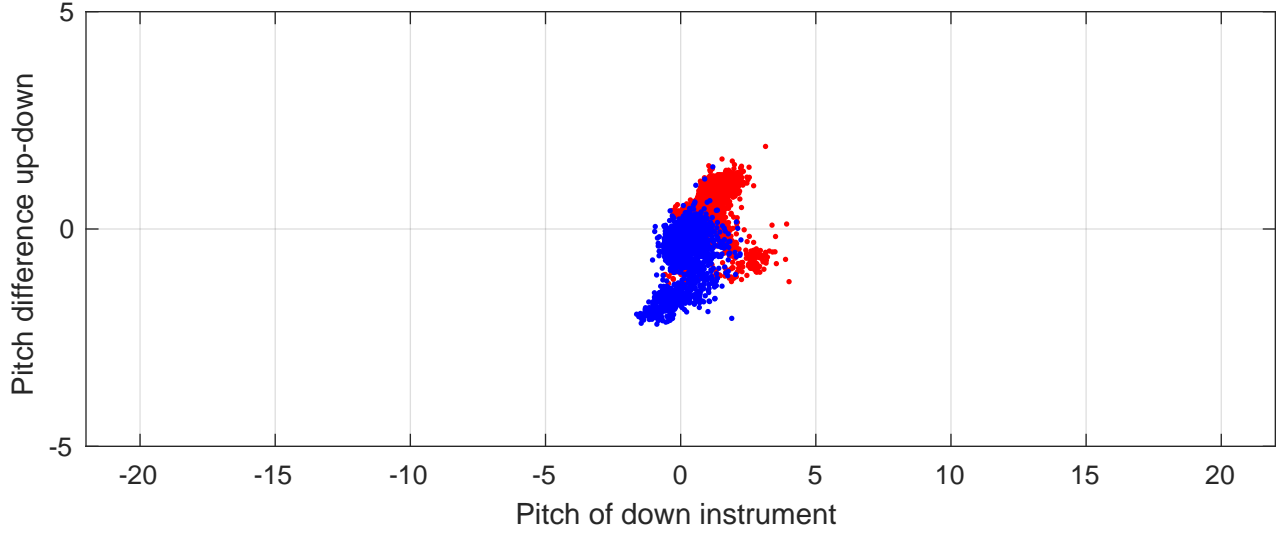

P2E station #15901 (V8) Figure 6

Heading offset : 137.4653 (r/b: down-/upcast)

Pitch offset : -0.34986

Roll offset : -0.47643