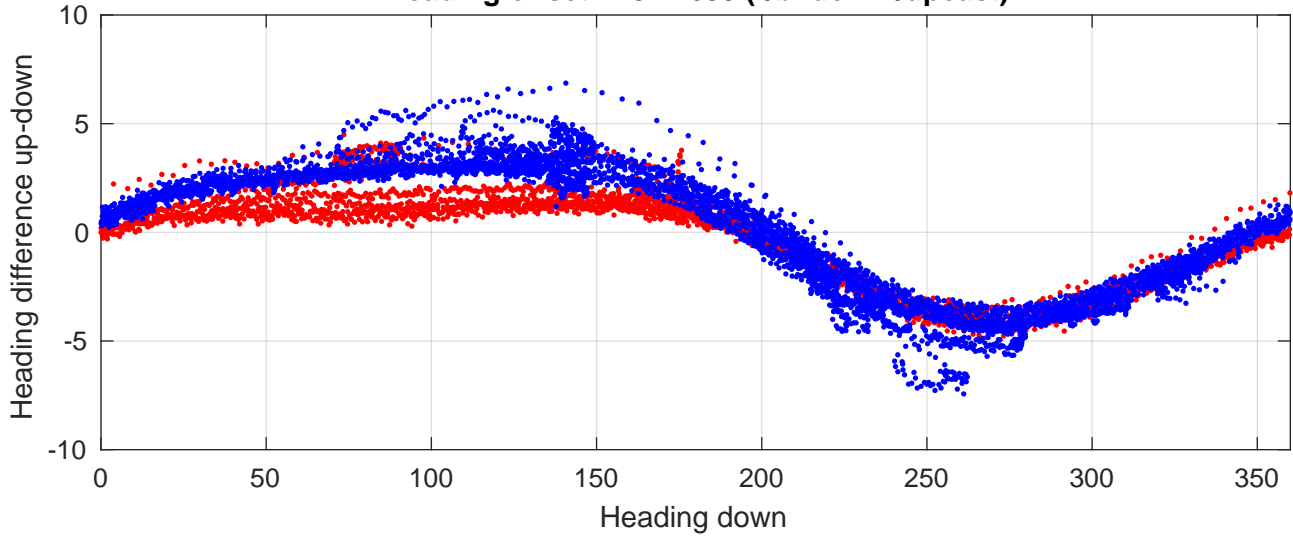

P2E station #15901 (V8) Figure 6

Heading offset : 137.4653 (r/b: down-/upcast)

Pitch offset : -0.34986

Roll offset : -0.47643