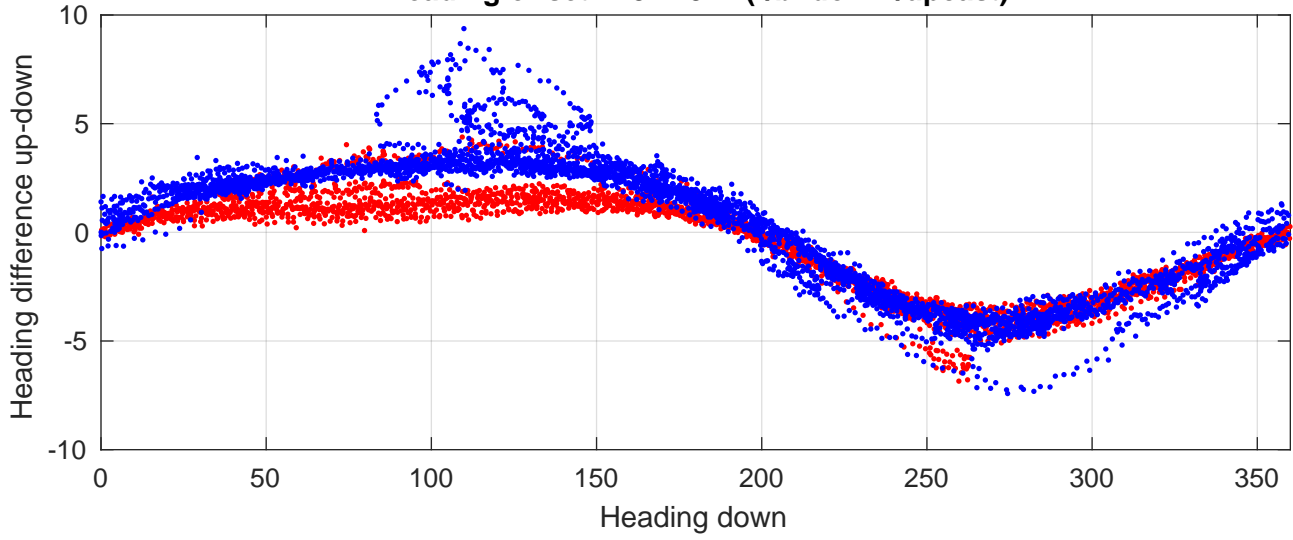

P2E station #16001 (V8) Figure 6

Heading offset : 137.7927 (r/b: down-/upcast)

Pitch offset : -0.28727

Roll offset : -0.43405