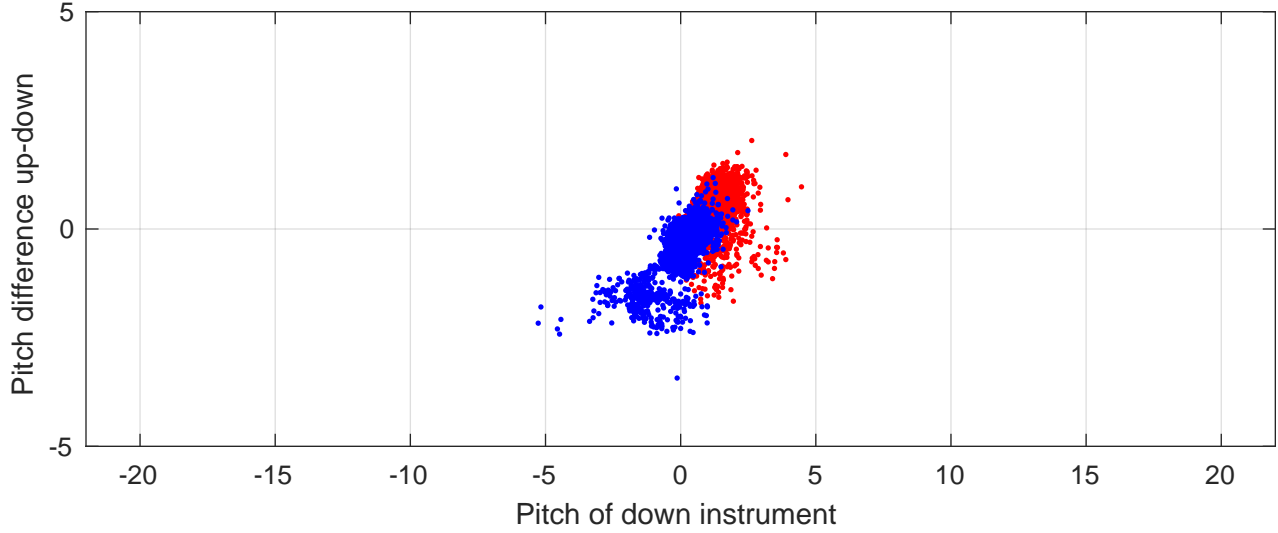

P2E station #16001 (V8) Figure 6

Heading offset : 137.7927 (r/b: down-/upcast)

Pitch offset : -0.28727

Roll offset : -0.43405