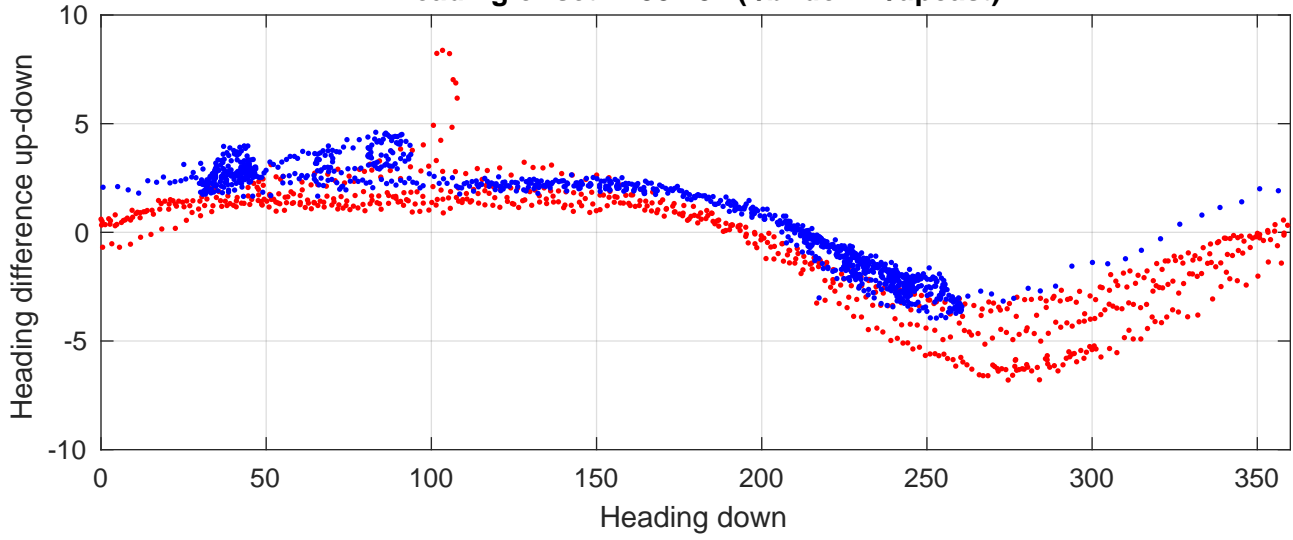

P2E station #16101 (V8) Figure 6

Heading offset : 138.284 (r/b: down-/upcast)

Pitch offset : -0.081581

Roll offset : -0.58108