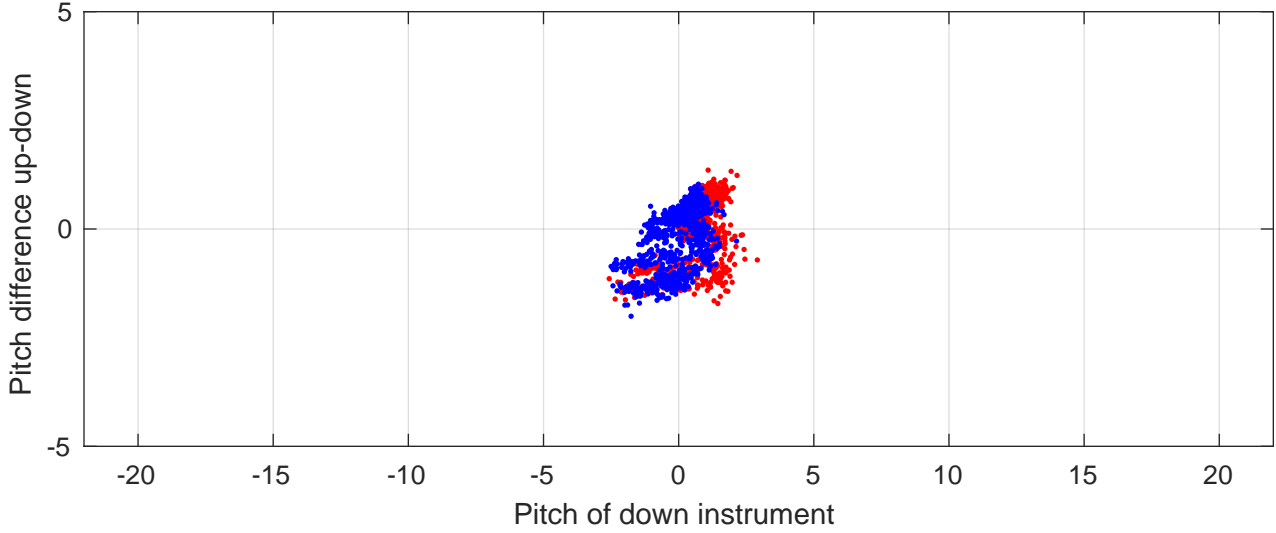

P2E station #16101 (V8) Figure 6

Heading offset : 138.284 (r/b: down-/upcast)

Pitch offset : -0.081581

Roll offset : -0.58108