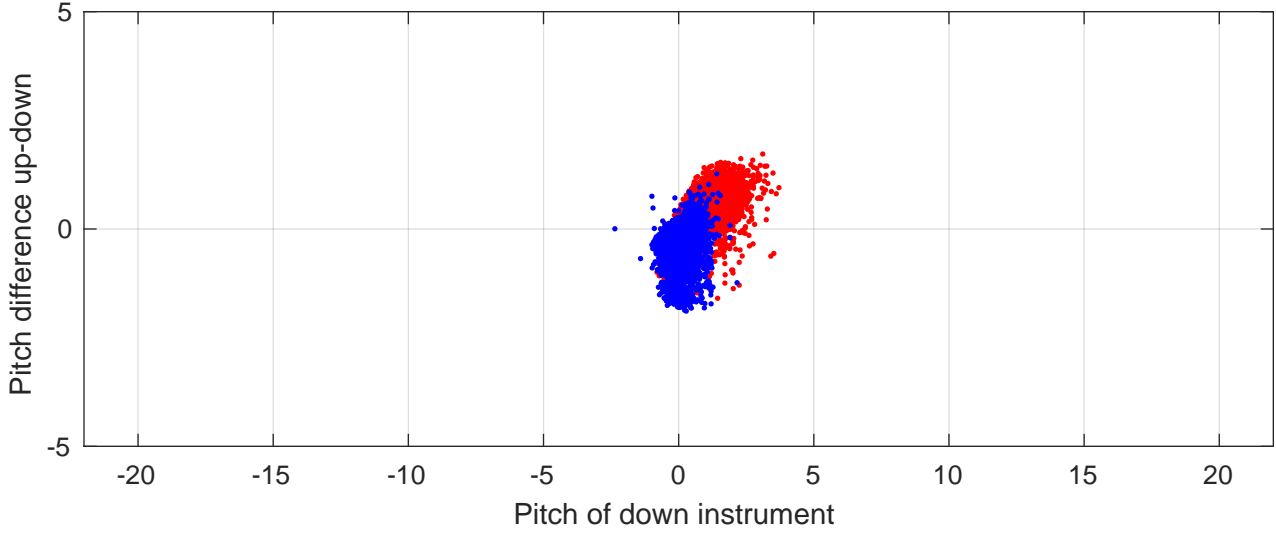

P2E station #16102 (V8) Figure 6

Heading offset : 137.7516 (r/b: down-/upcast)

Pitch offset : -0.19028

Roll offset : -0.54619