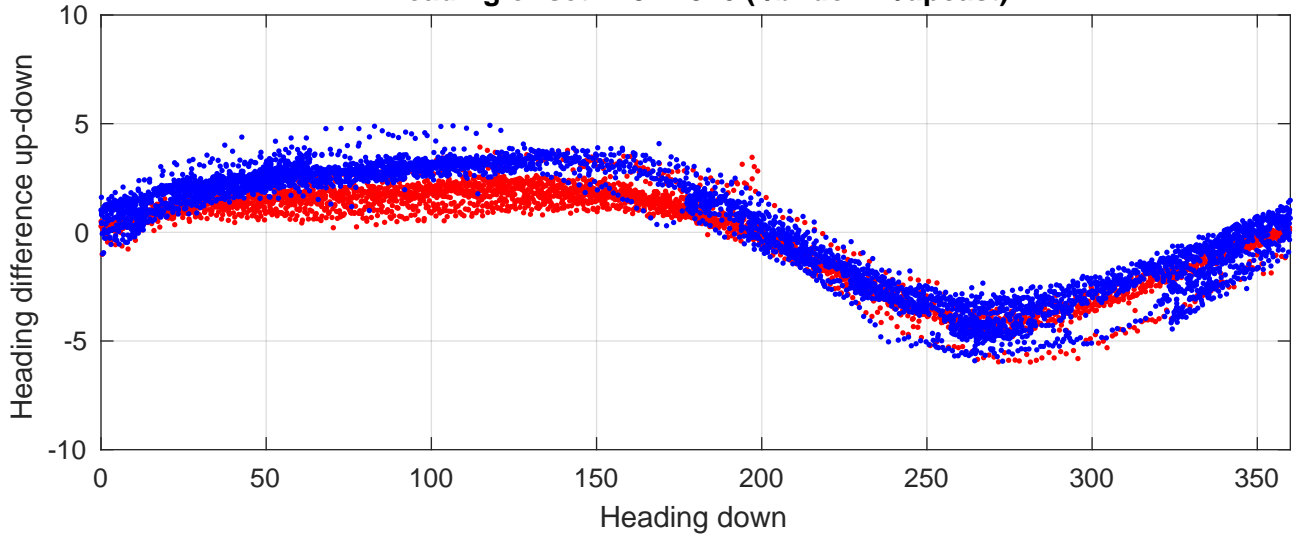

P2E station #16102 (V8) Figure 6

Heading offset : 137.7516 (r/b: down-/upcast)

Pitch offset : -0.19028

Roll offset : -0.54619