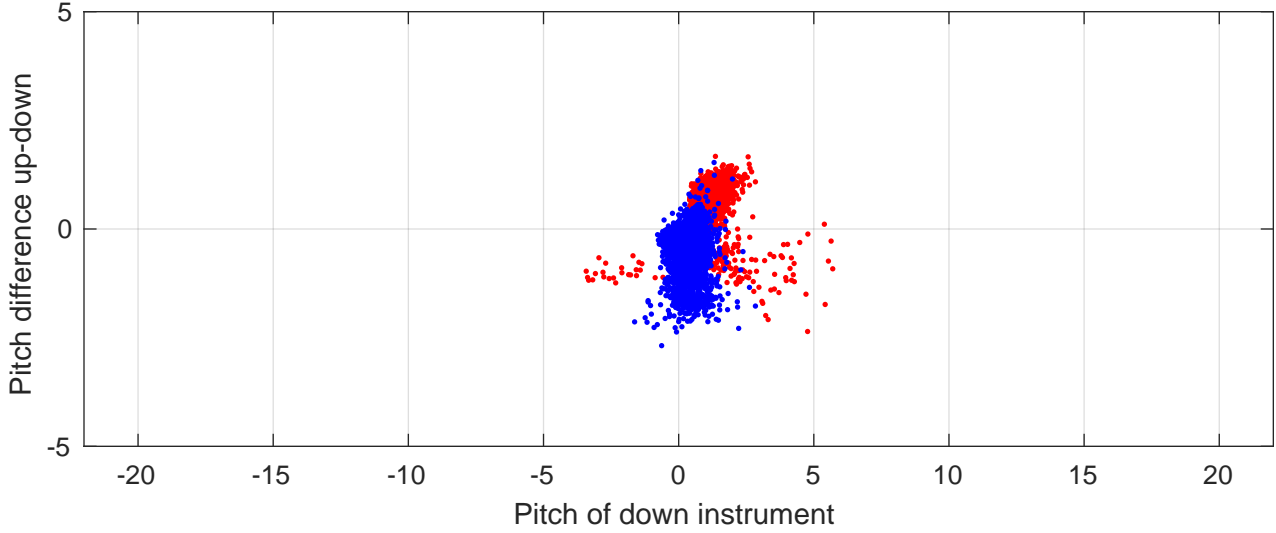

P2E station #16201 (V8) Figure 6

Heading offset : 137.597 (r/b: down-/upcast)

Pitch offset : -0.33466

Roll offset : -0.47787