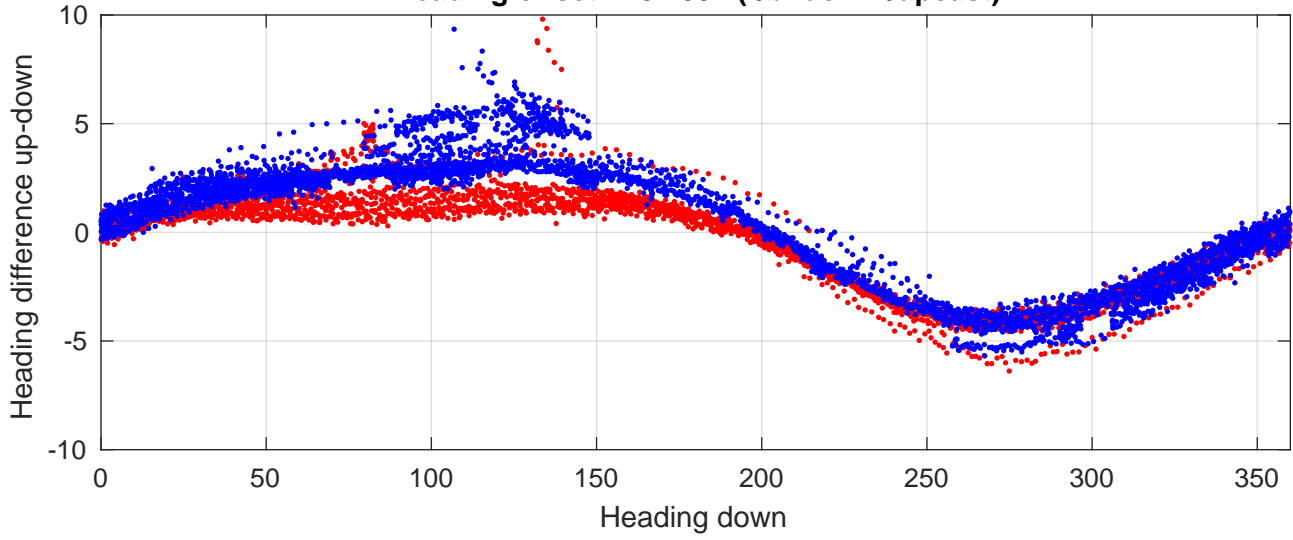

P2E station #16201 (V8) Figure 6

Heading offset : 137.597 (r/b: down-/upcast)

Pitch offset : -0.33466

Roll offset : -0.47787