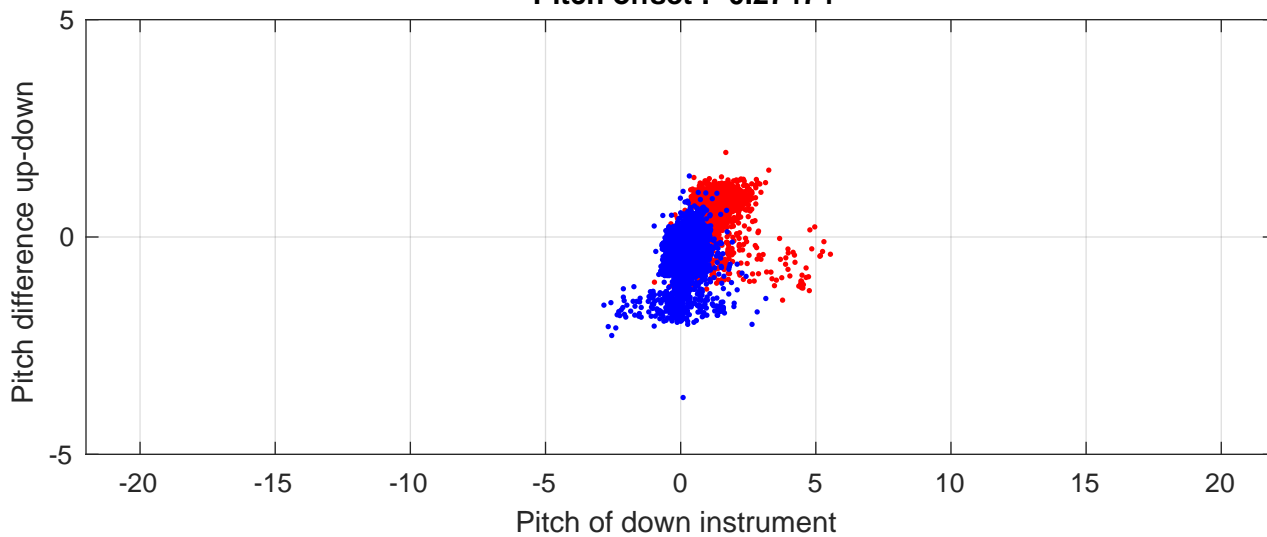

P2E station #16301 (V8) Figure 6

Heading offset : 137.5492 (r/b: down-/upcast)

Pitch offset : -0.27474

Roll offset : -0.43972