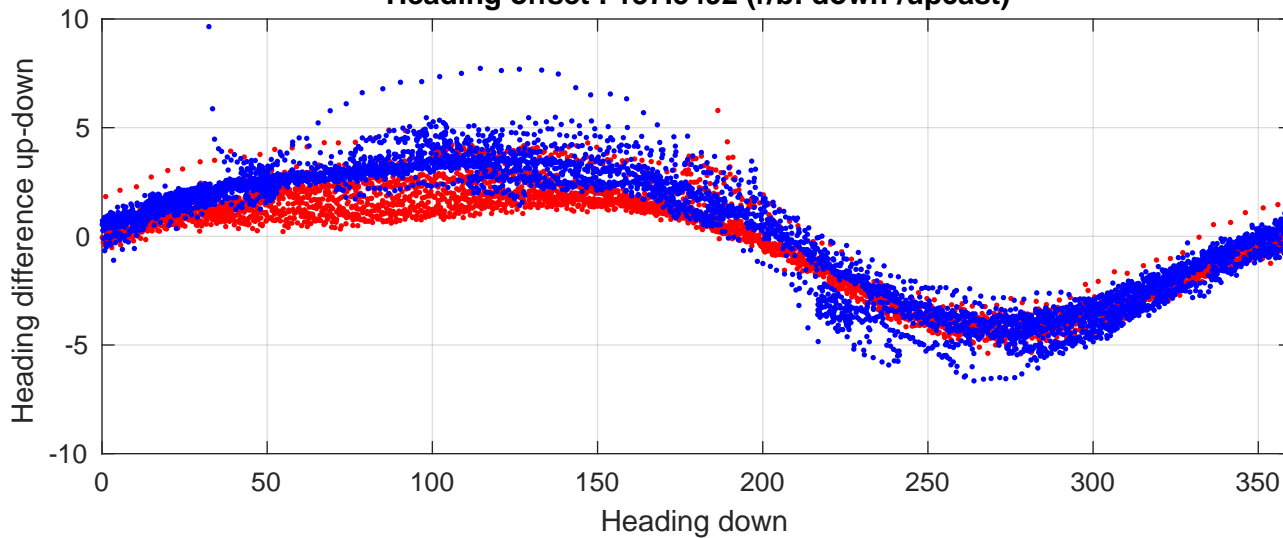

P2E station #16301 (V8) Figure 6

Heading offset : 137.5492 (r/b: down-/upcast)

Pitch offset : -0.27474

Roll offset : -0.43972