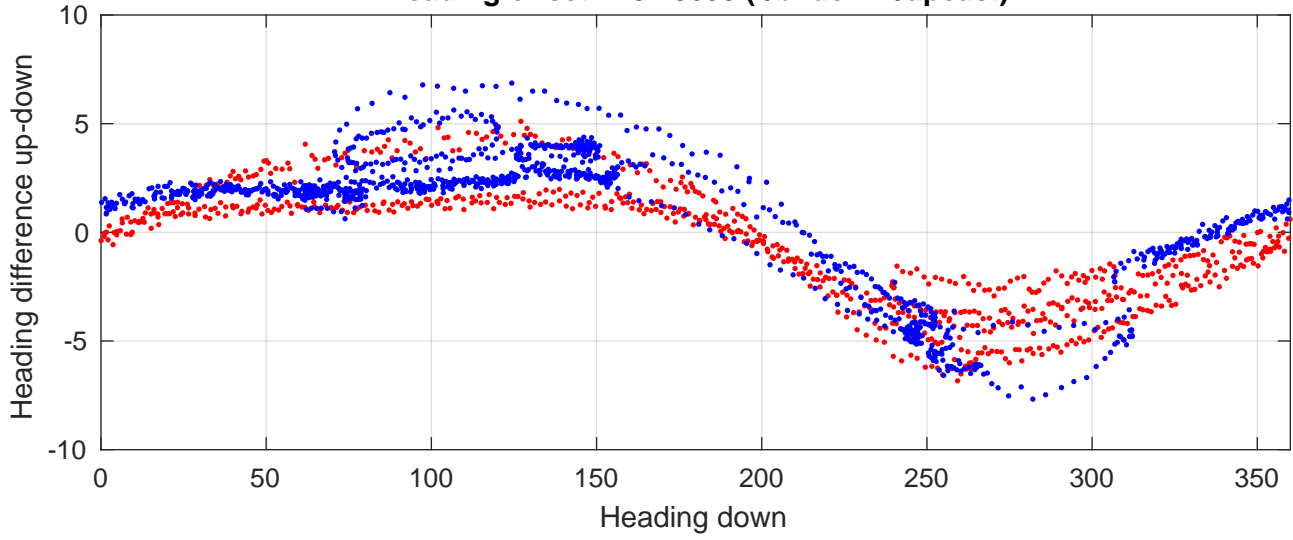

P2E station #16401 (V8) Figure 6

Heading offset : 137.8658 (r/b: down-/upcast)

Pitch offset : -0.20188

Roll offset : -0.54068