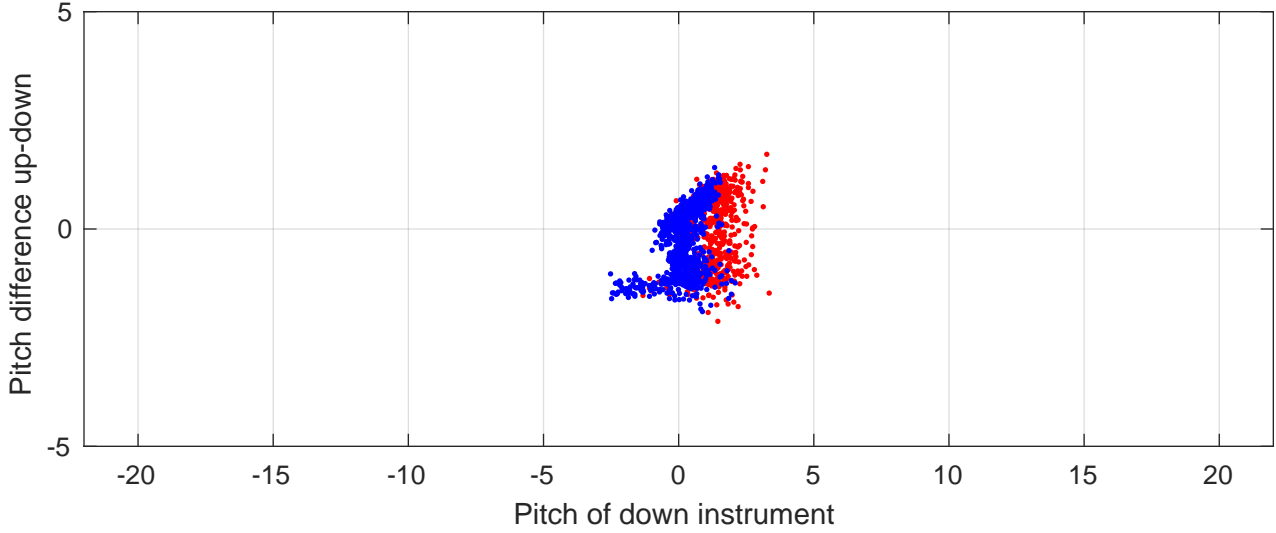

P2E station #16401 (V8) Figure 6

Heading offset : 137.8658 (r/b: down-/upcast)

Pitch offset : -0.20188

Roll offset : -0.54068