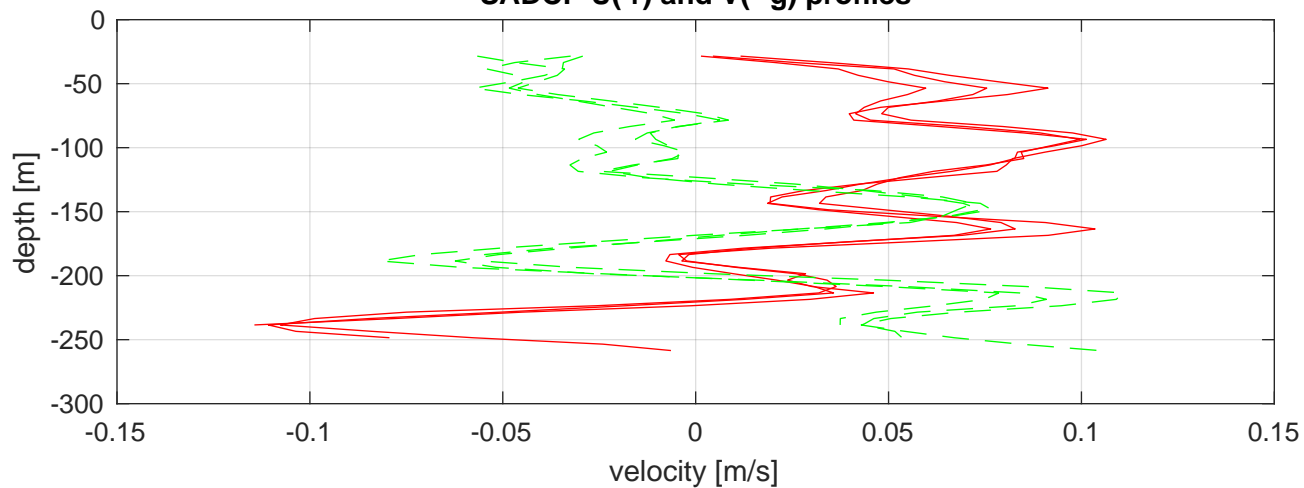

P2E station #16401 (V8) SADCP U(-r) and V(-g) profiles

ship nav (g.) start (bp) end (kp) SADCP (rp)