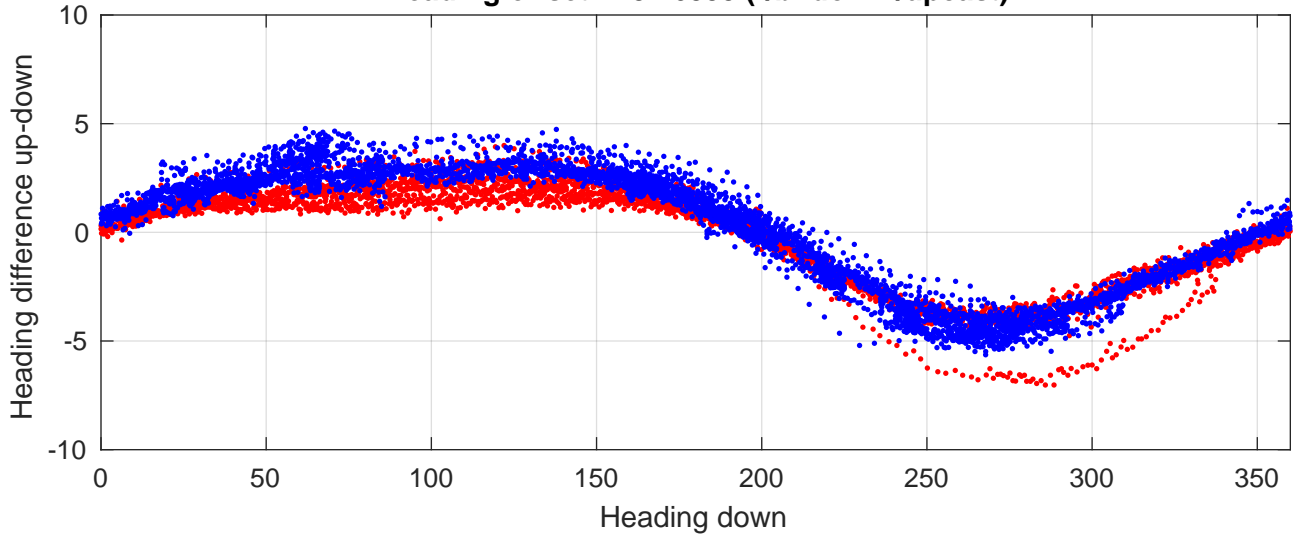

# P2E station #16501 (V8) Figure 6

Heading offset : 137.6355 (r/b: down/upcast)

Pitch offset : -0.23541

Roll offset : -0.5365