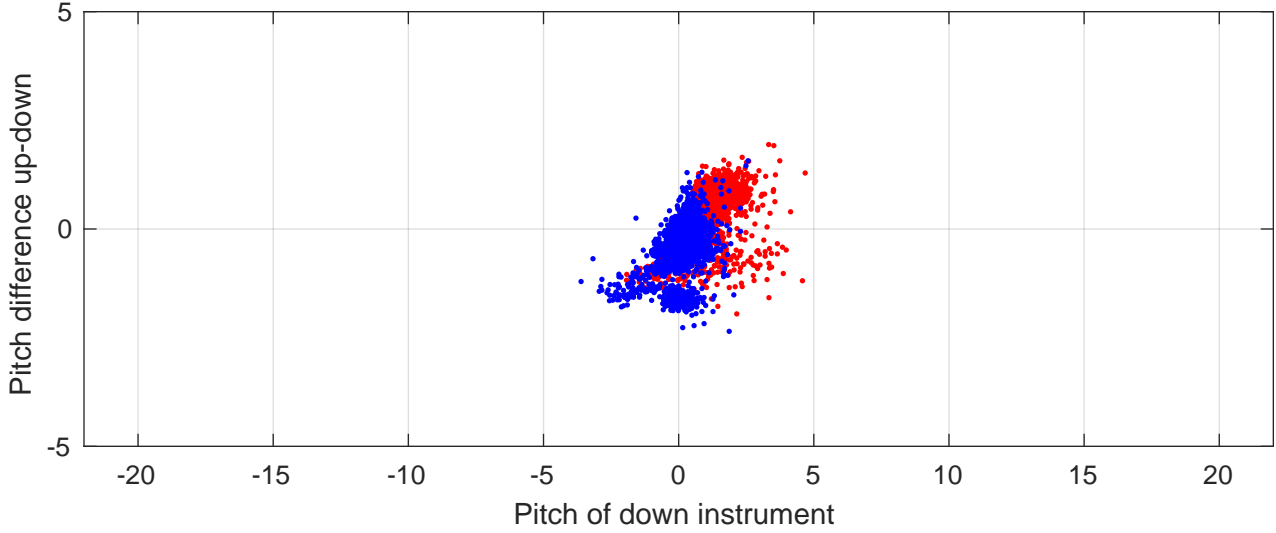

# P2E station #16501 (V8) Figure 6

Heading offset : 137.6355 (r/b: down/upcast)

Pitch offset : -0.23541

Roll offset : -0.5365