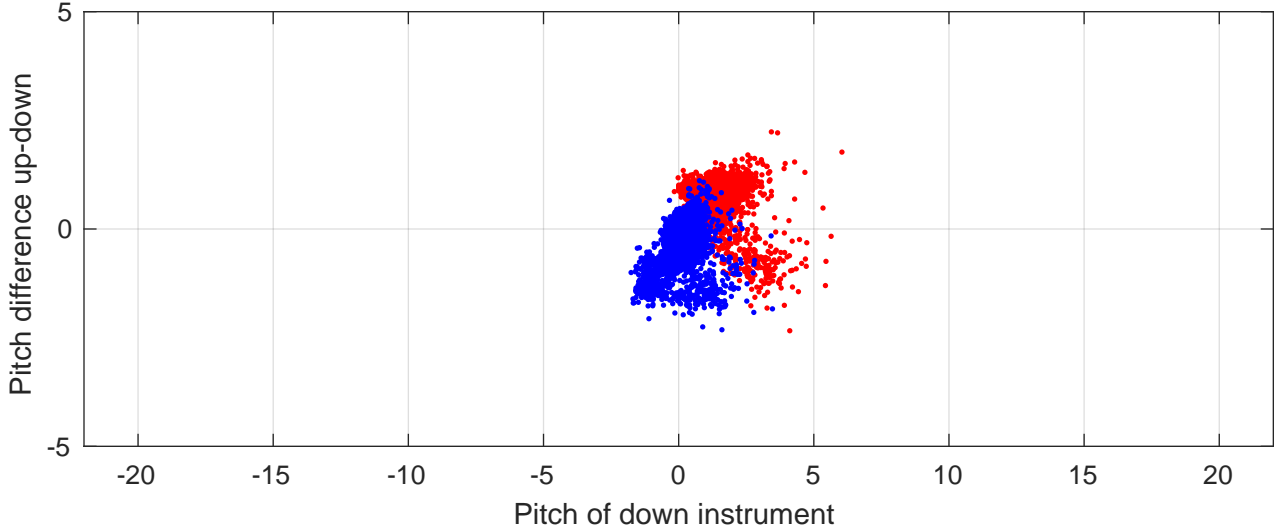

# P2E station #16601 (V8) Figure 6

Heading offset : 137.568 (r/b: down-/upcast)

Pitch offset : -0.23734

Roll offset : -0.54932