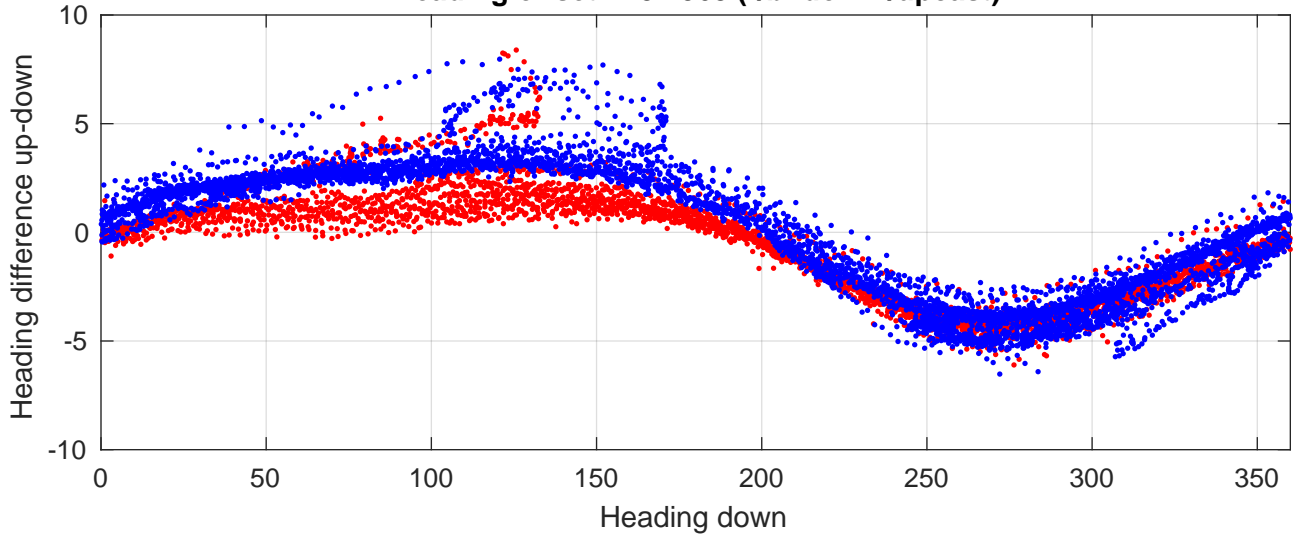

# P2E station #16601 (V8) Figure 6

Heading offset : 137.568 (r/b: down-/upcast)

Pitch offset : -0.23734

Roll offset : -0.54932