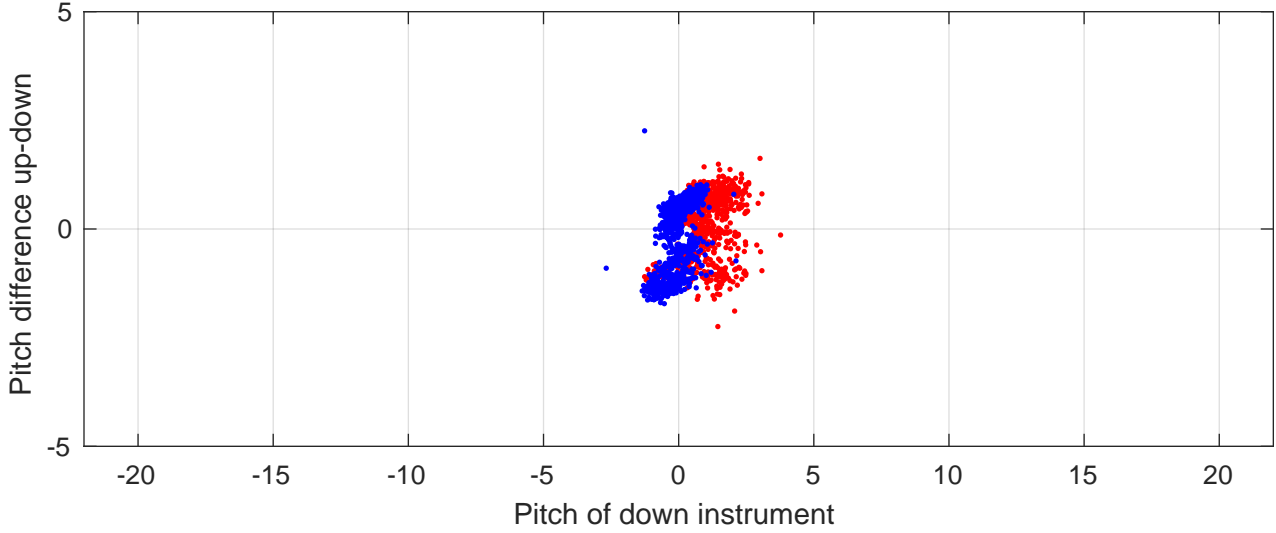

P2E station #16701 (V8) Figure 6

Heading offset : 138.0245 (r/b: down-/upcast)

Pitch offset : -0.17446

Roll offset : -0.60803