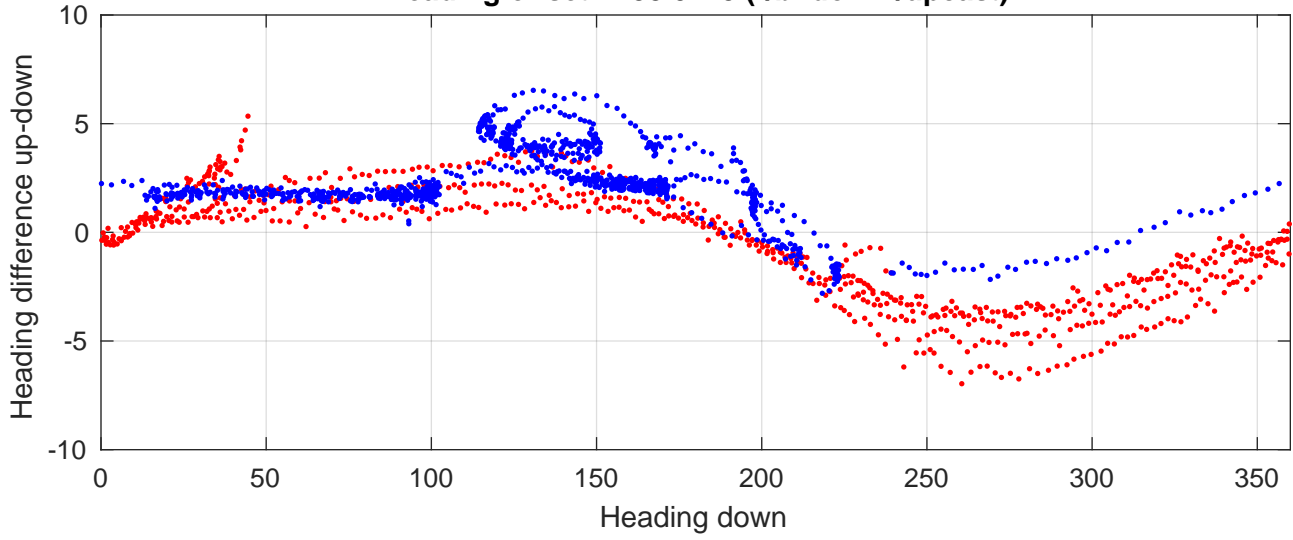

P2E station #16701 (V8) Figure 6

Heading offset : 138.0245 (r/b: down-/upcast)

Pitch offset : -0.17446

Roll offset : -0.60803