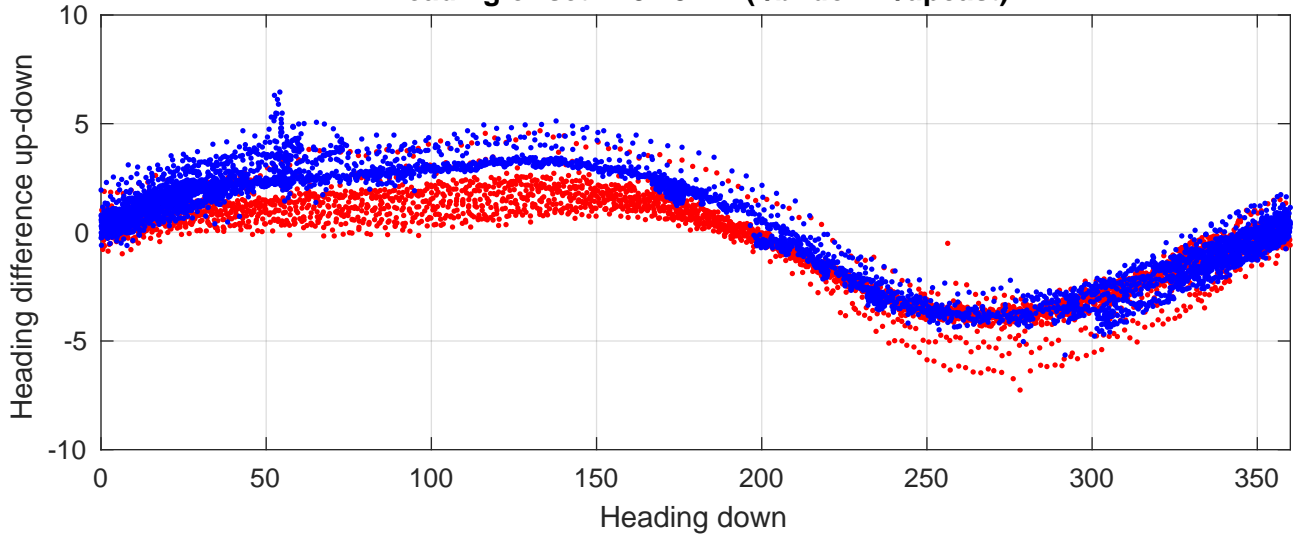

P2E station #16702 (V8) Figure 6

Heading offset : 137.8441 (r/b: down-/upcast)

Pitch offset : -0.2168

Roll offset : -0.57059