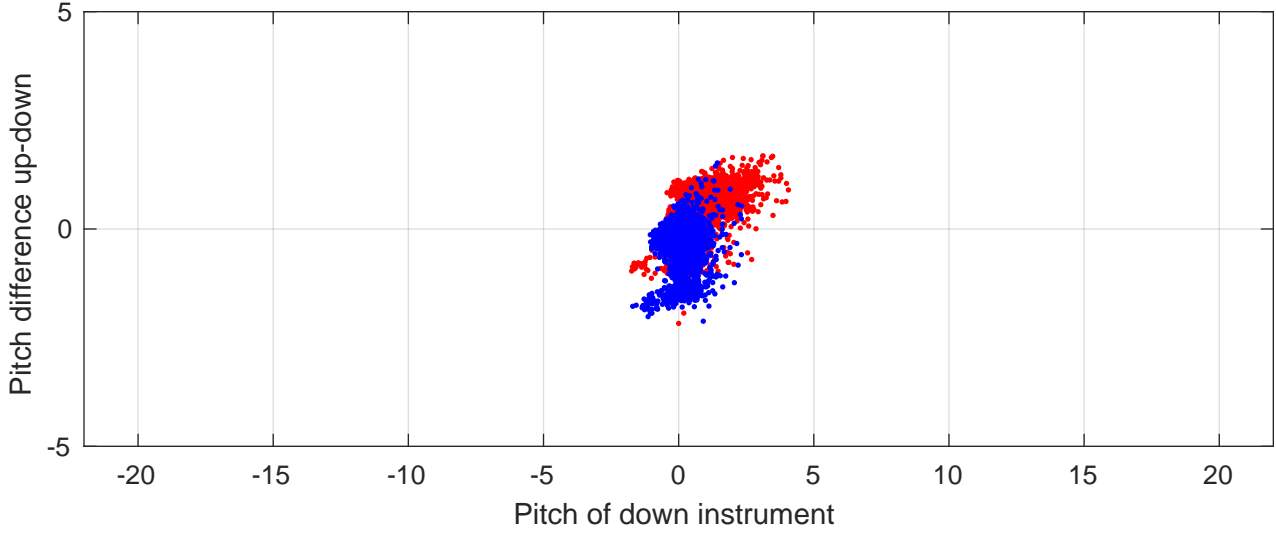

P2E station #16702 (V8) Figure 6

Heading offset : 137.8441 (r/b: down-/upcast)

Pitch offset : -0.2168

Roll offset : -0.57059