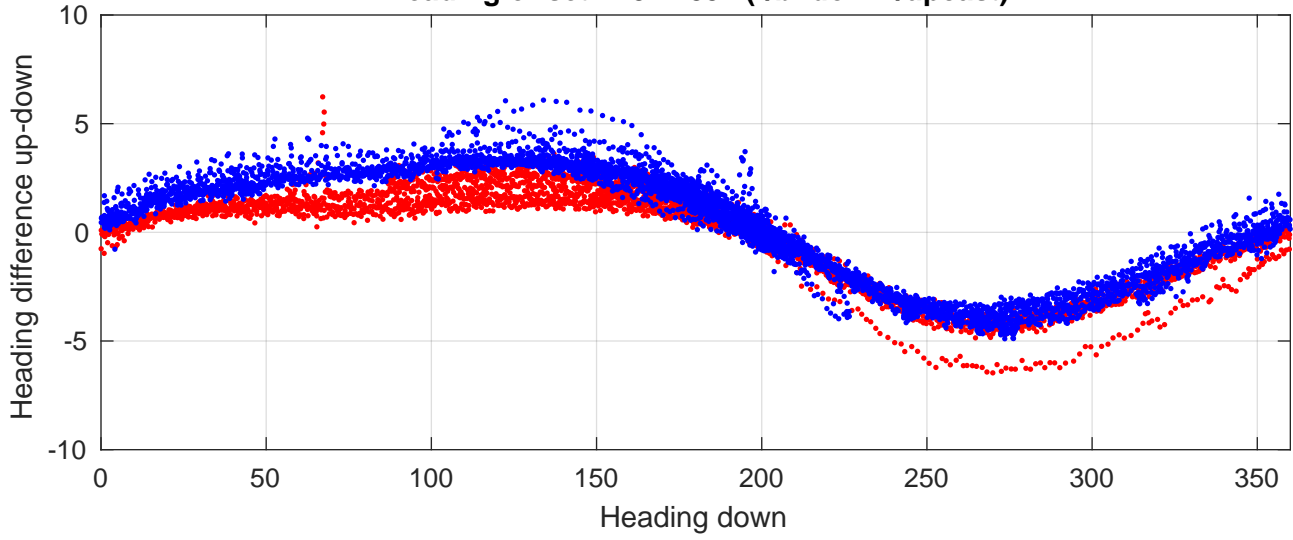

# P2E station #16801 (V8) Figure 6

Heading offset : 137.4834 (r/b: down-/upcast)

Pitch offset : -0.28661

Roll offset : -0.46163