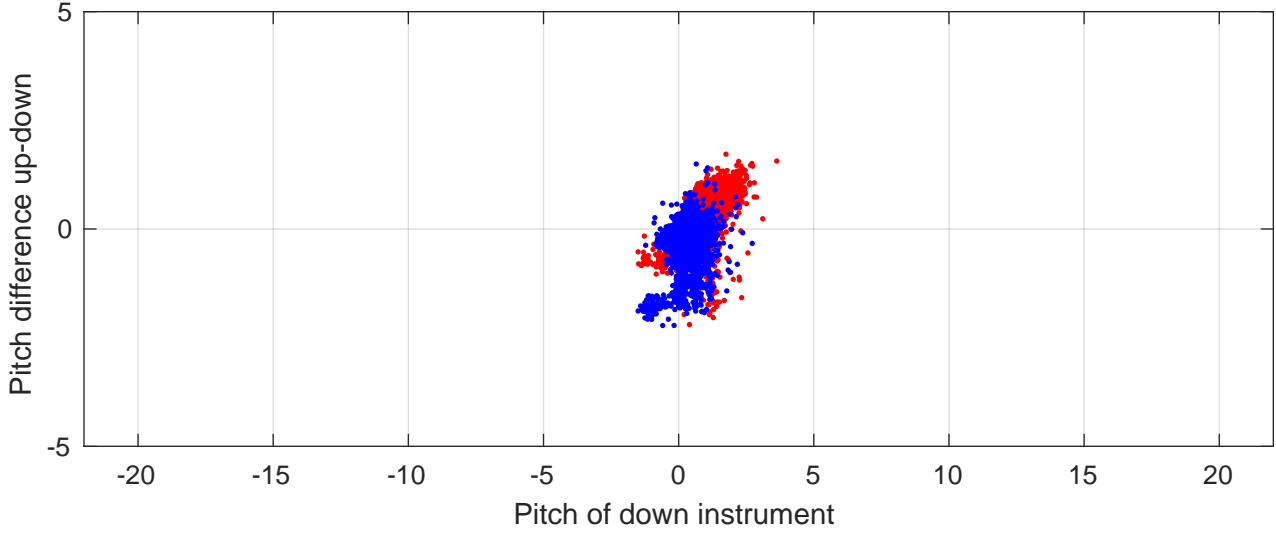

# P2E station #16801 (V8) Figure 6

Heading offset : 137.4834 (r/b: down-/upcast)

Pitch offset : -0.28661

Roll offset : -0.46163