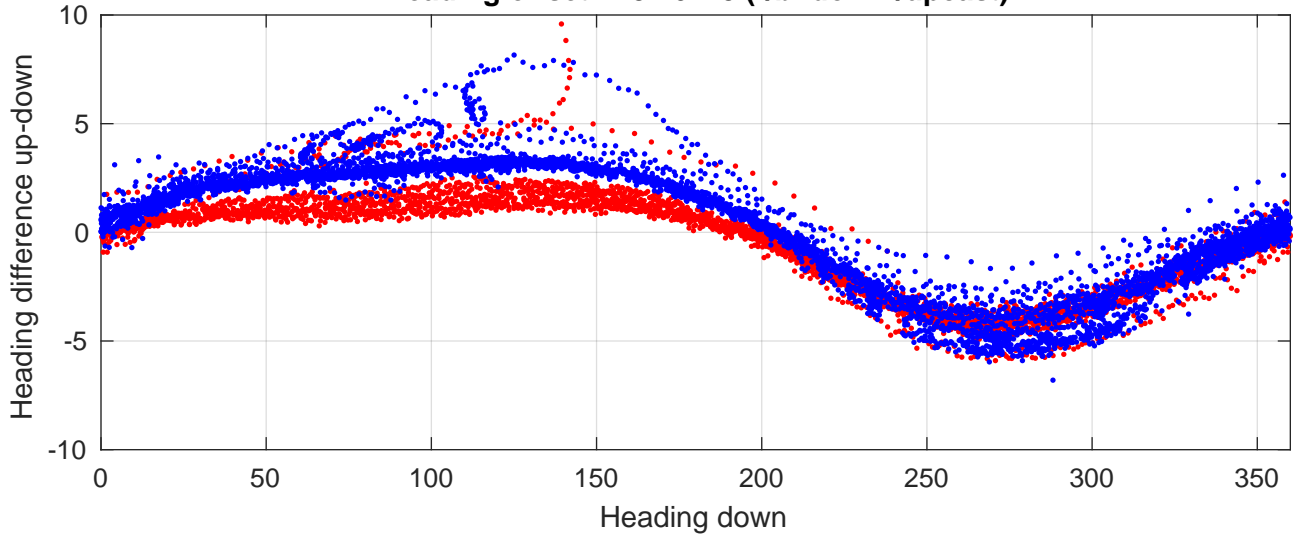

# P2E station #16901 (V8) Figure 6

Heading offset : 137.6275 (r/b: down-/upcast)

Pitch offset : -0.42063

Roll offset : -0.43669