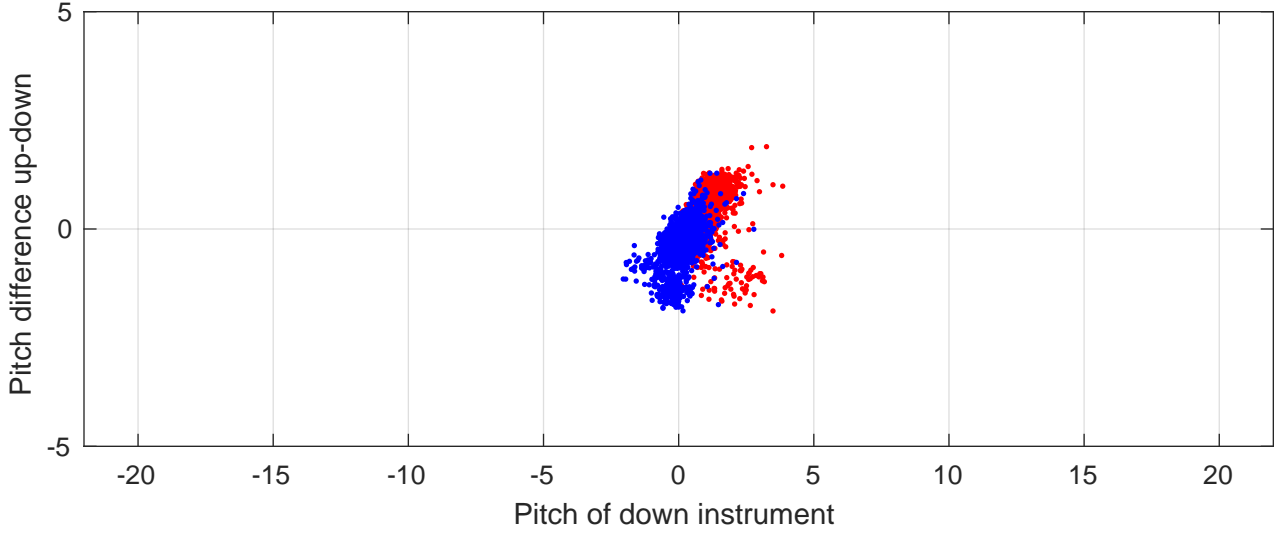

# P2E station #16901 (V8) Figure 6

Heading offset : 137.6275 (r/b: down-/upcast)

Pitch offset : -0.42063

Roll offset : -0.43669