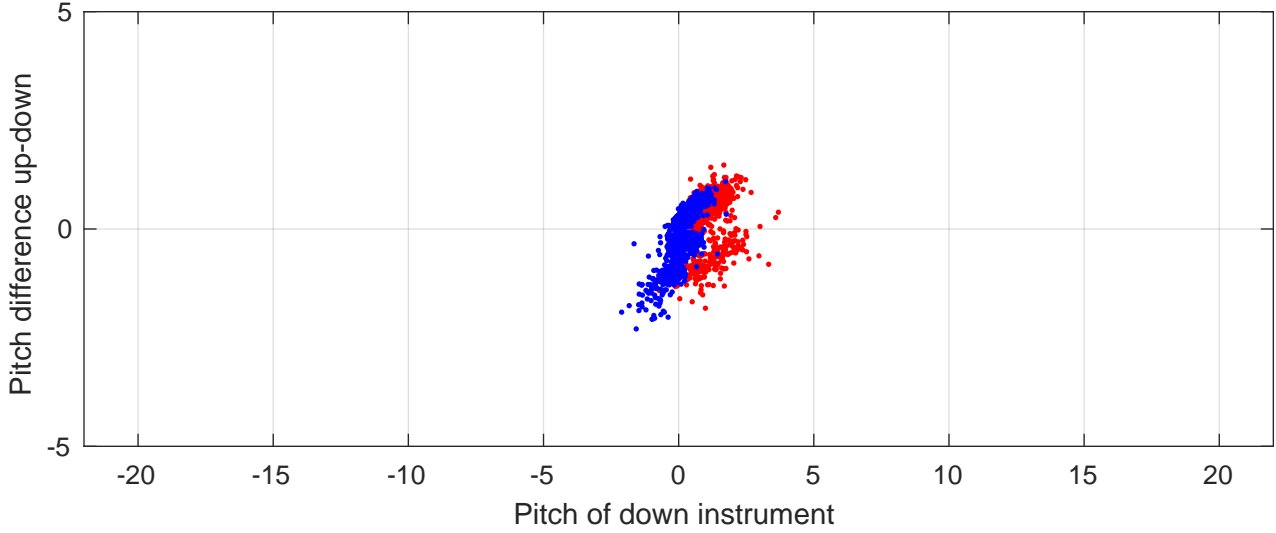

P2E station #17001 (V8) Figure 6

Heading offset : 138.1928 (r/b: down-/upcast)

Pitch offset : -0.33481

Roll offset : -0.48519