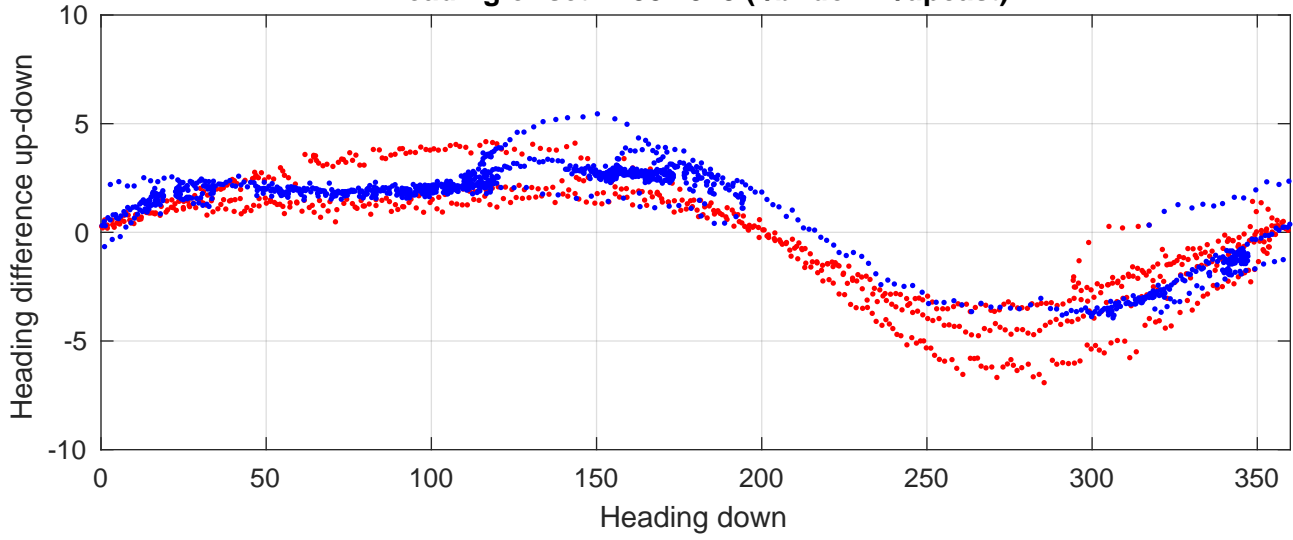

P2E station #17001 (V8) Figure 6

Heading offset : 138.1928 (r/b: down-/upcast)

Pitch offset : -0.33481

Roll offset : -0.48519