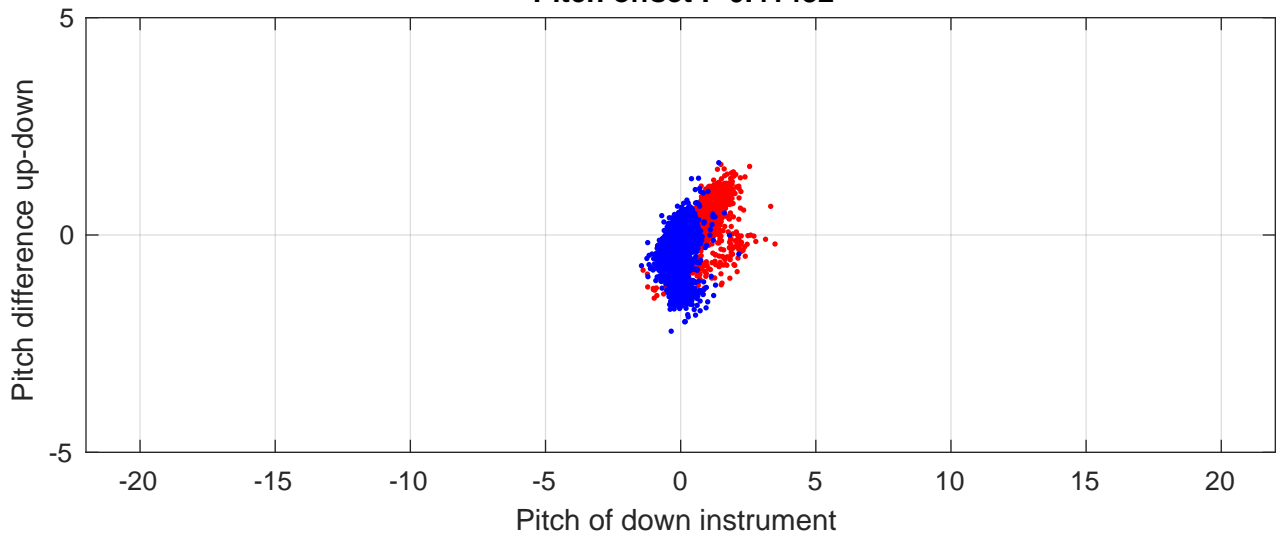

# P2E station #17002 (V8) Figure 6

Heading offset : 137.8174 (r/b: down-/upcast)

Pitch offset : -0.41432

Roll offset : -0.46899