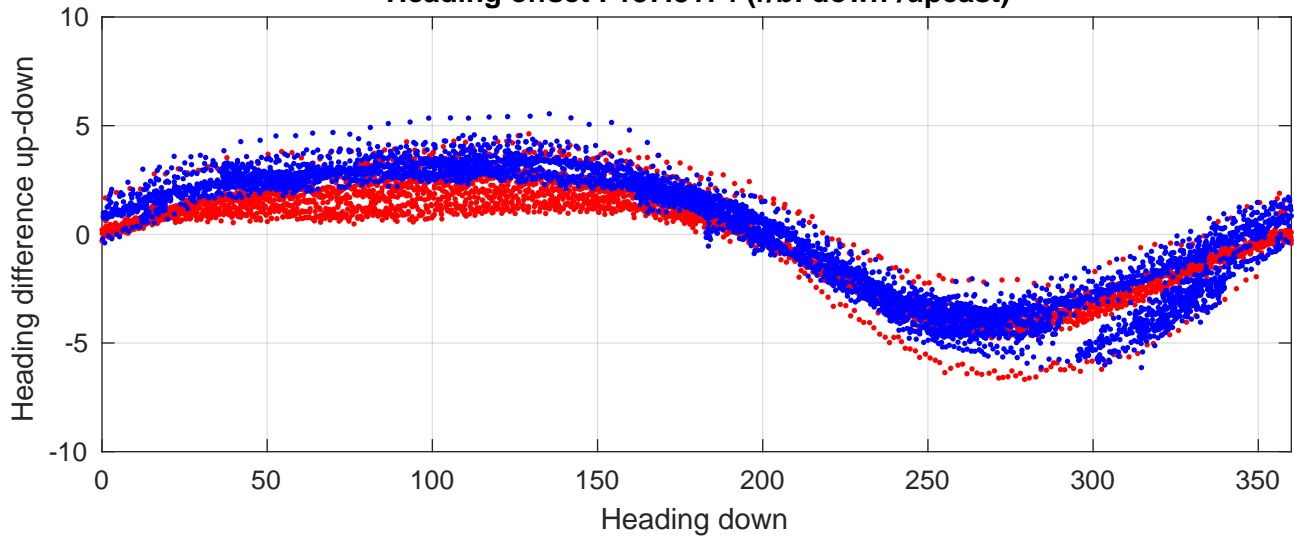

# P2E station #17002 (V8) Figure 6

Heading offset : 137.8174 (r/b: down-/upcast)

Pitch offset : -0.41432

Roll offset : -0.46899