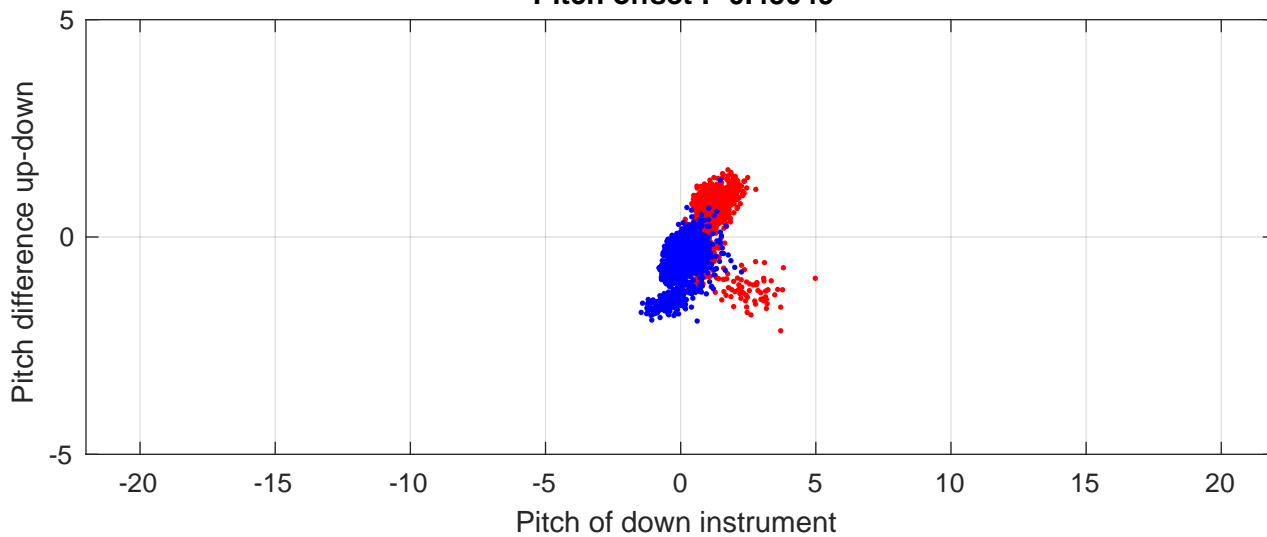

# P2E station #17101 (V8) Figure 6

Heading offset : 137.6429 (r/b: down-/upcast)

Pitch offset : -0.45049

Roll offset : -0.39707