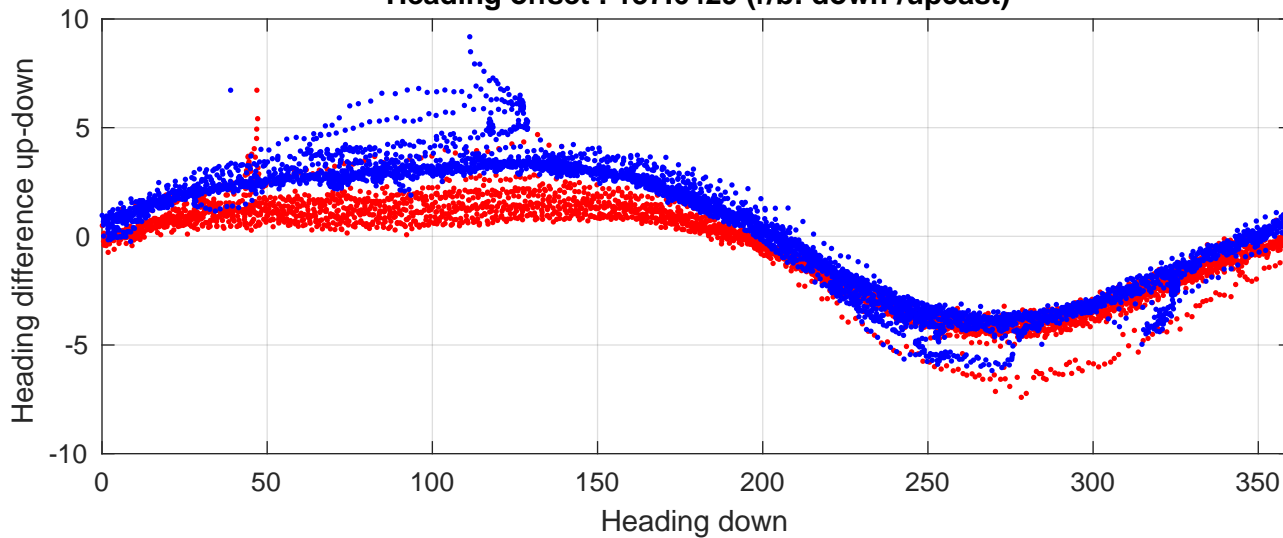

# P2E station #17101 (V8) Figure 6

Heading offset : 137.6429 (r/b: down-/upcast)

Pitch offset : -0.45049

Roll offset : -0.39707