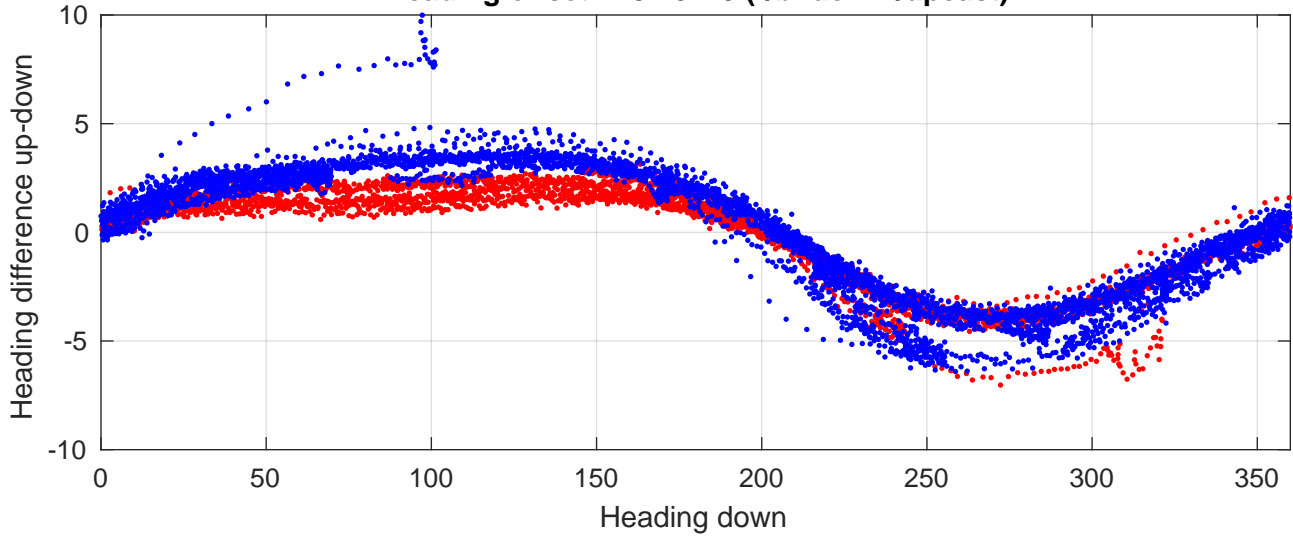

P2E station #17201 (V8) Figure 6

Heading offset : 137.6429 (r/b: down-/upcast)

Pitch offset : -0.35682

Roll offset : -0.50184