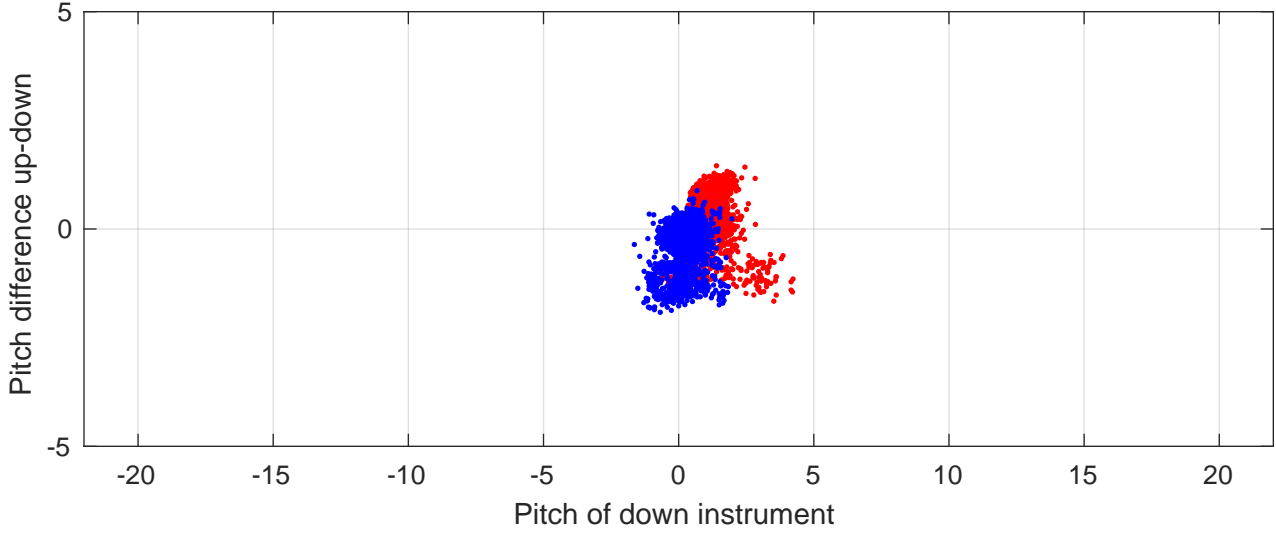

P2E station #17201 (V8) Figure 6

Heading offset : 137.6429 (r/b: down-/upcast)

Pitch offset : -0.35682

Roll offset : -0.50184