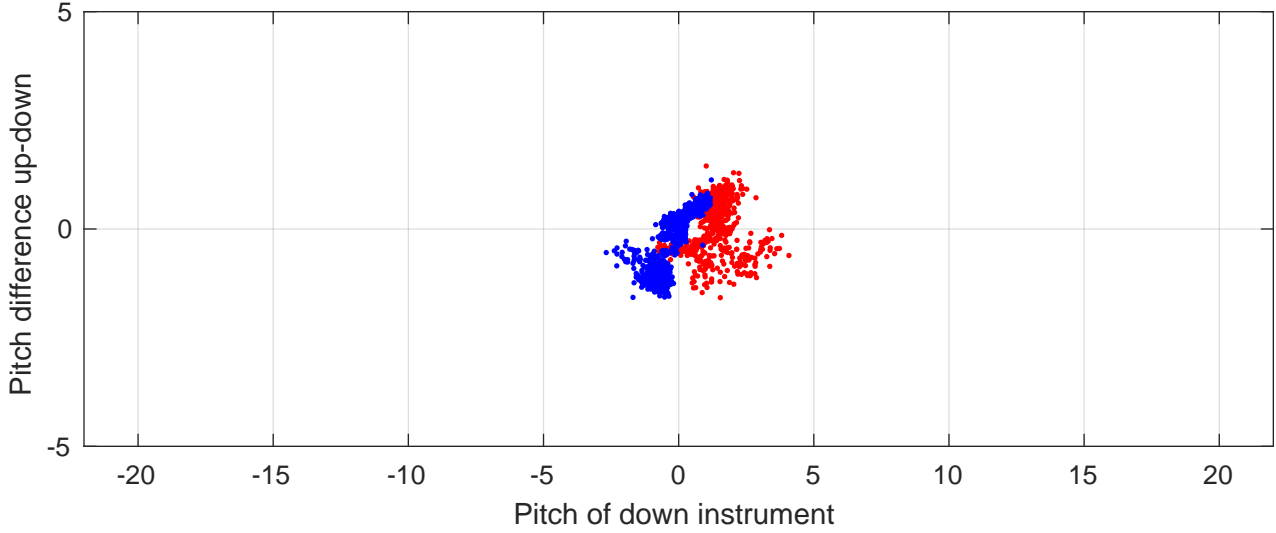

P2E station #17301 (V8) Figure 6

Heading offset : 137.9064 (r/b: down-/upcast)

Pitch offset : -0.20157

Roll offset : -0.57103