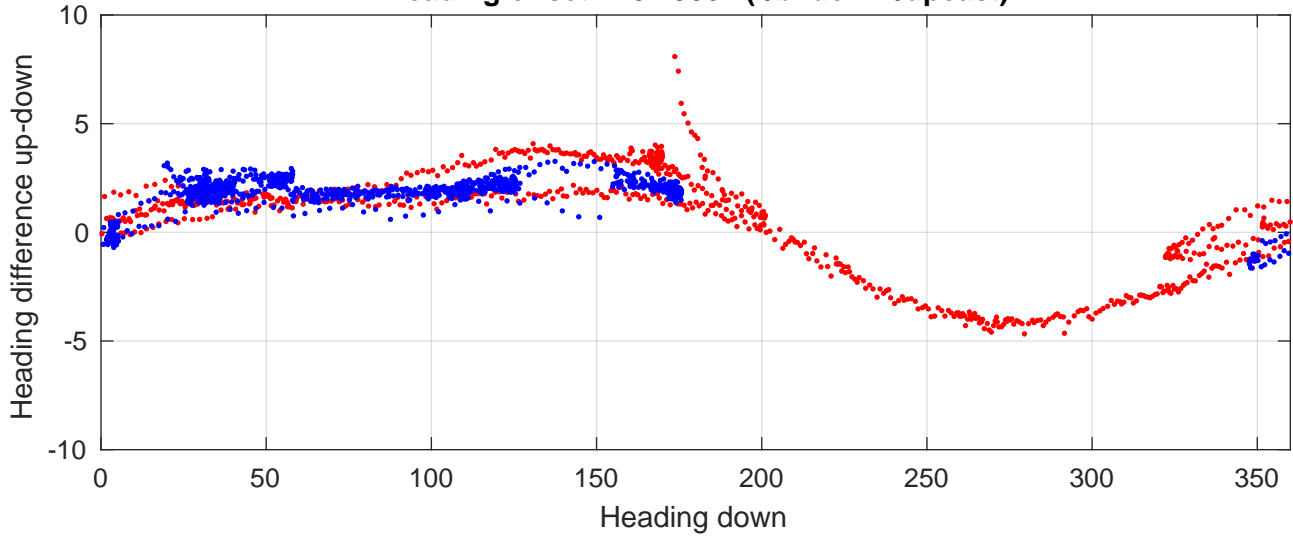

P2E station #17301 (V8) Figure 6

Heading offset : 137.9064 (r/b: down-/upcast)

Pitch offset : -0.20157

Roll offset : -0.57103