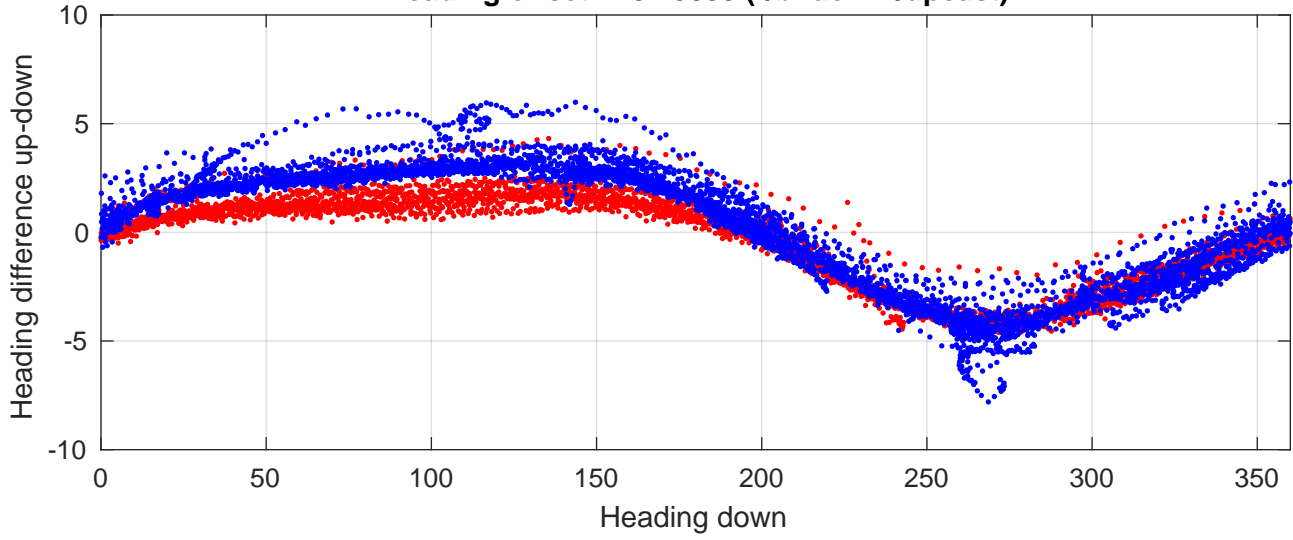

# P2E station #17302 (V8) Figure 6

Heading offset : 137.5855 (r/b: down-/upcast)

Pitch offset : -0.28276

Roll offset : -0.5003