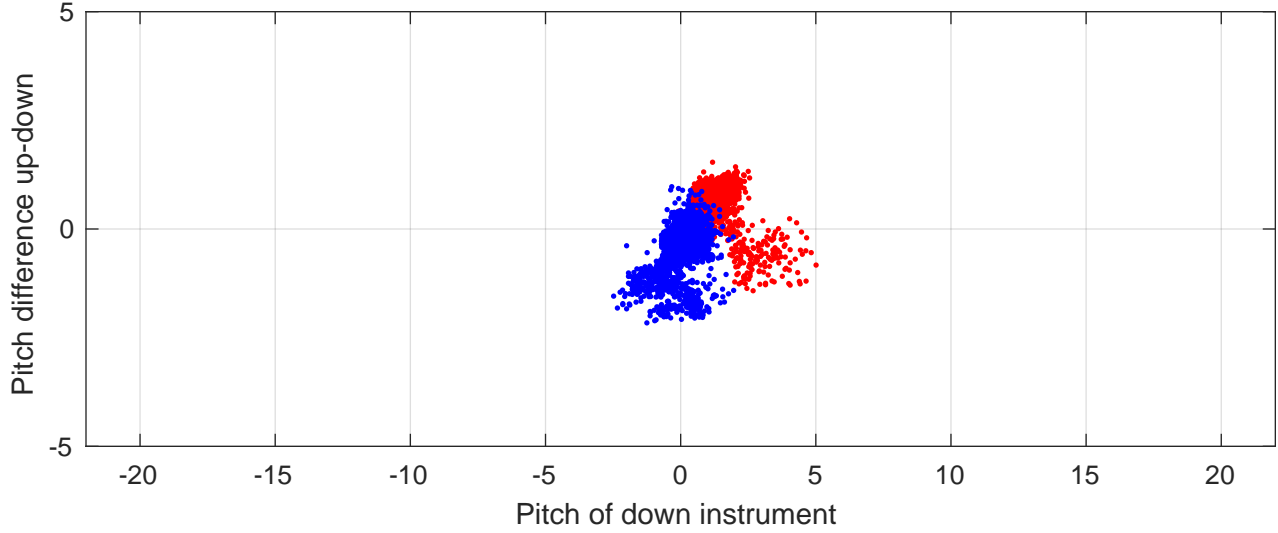

# P2E station #17302 (V8) Figure 6

Heading offset : 137.5855 (r/b: down-/upcast)

Pitch offset : -0.28276

Roll offset : -0.5003