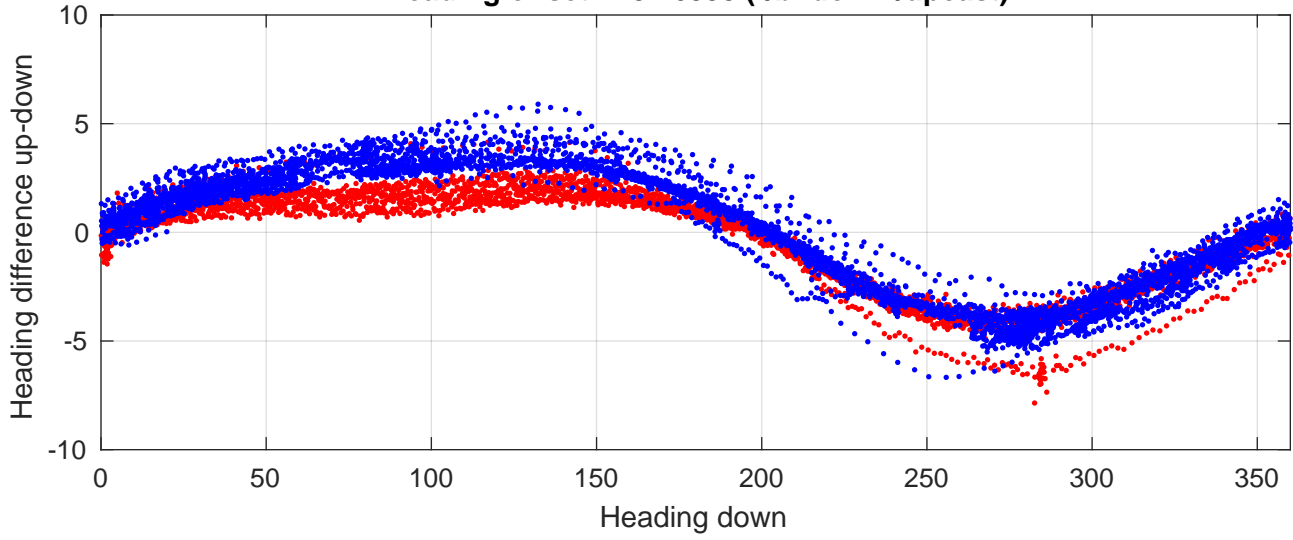

# P2E station #17401 (V8) Figure 6

Heading offset : 137.6358 (r/b: down/upcast)

Pitch offset : -0.40604

Roll offset : -0.5076