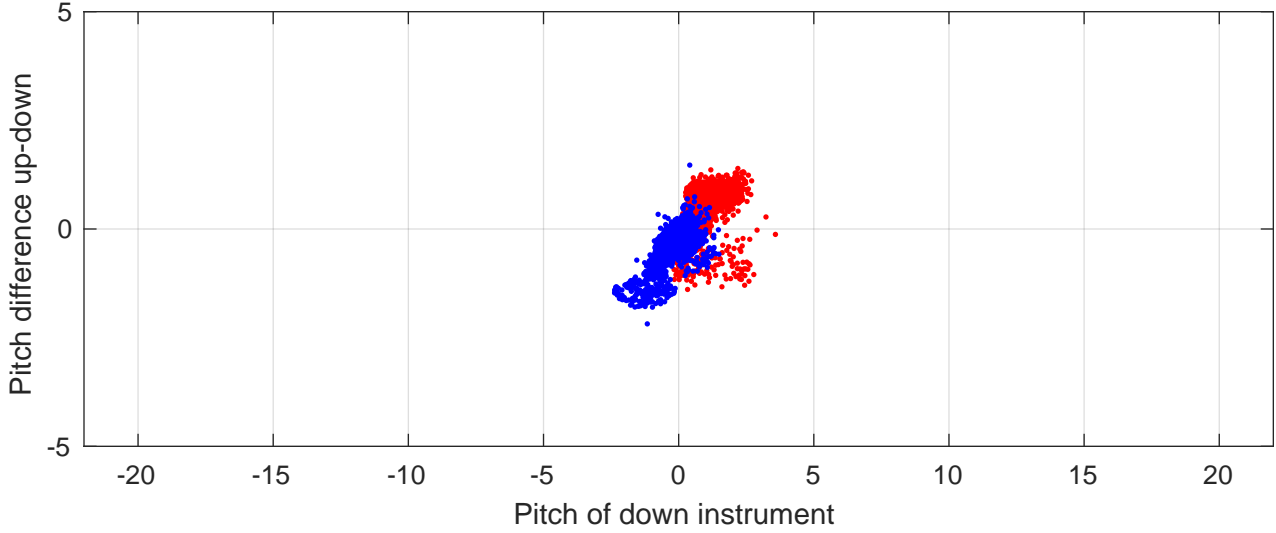

# P2E station #17401 (V8) Figure 6

Heading offset : 137.6358 (r/b: down/upcast)

Pitch offset : -0.40604

Roll offset : -0.5076