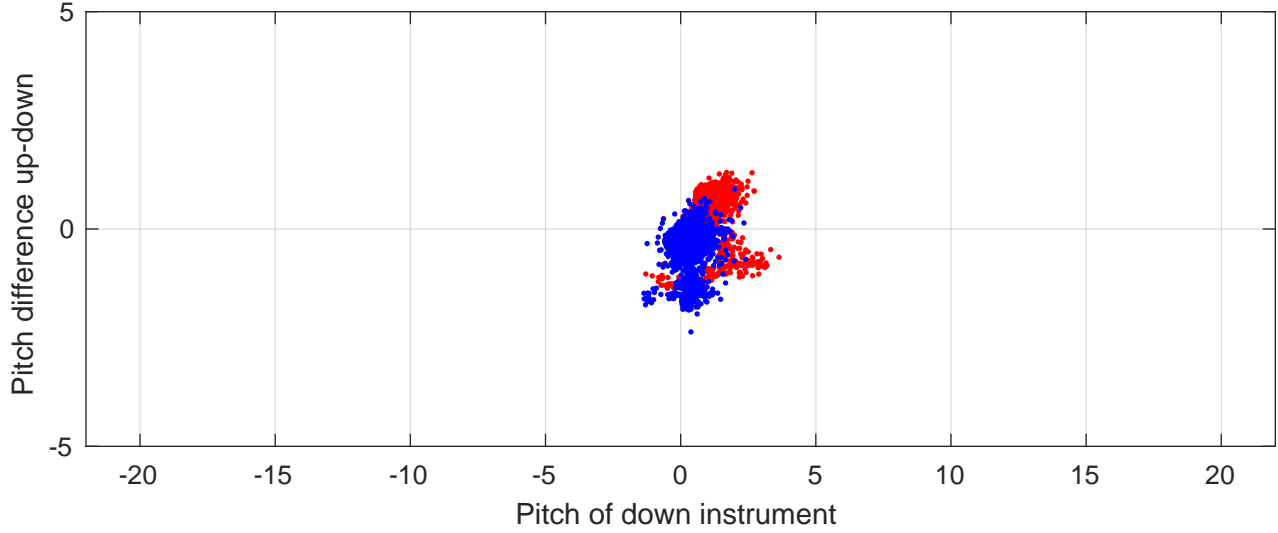

P2E station #17501 (V8) Figure 6

Heading offset : 137.6218 (r/b: down-/upcast)

Pitch offset : -0.41653

Roll offset : -0.42202