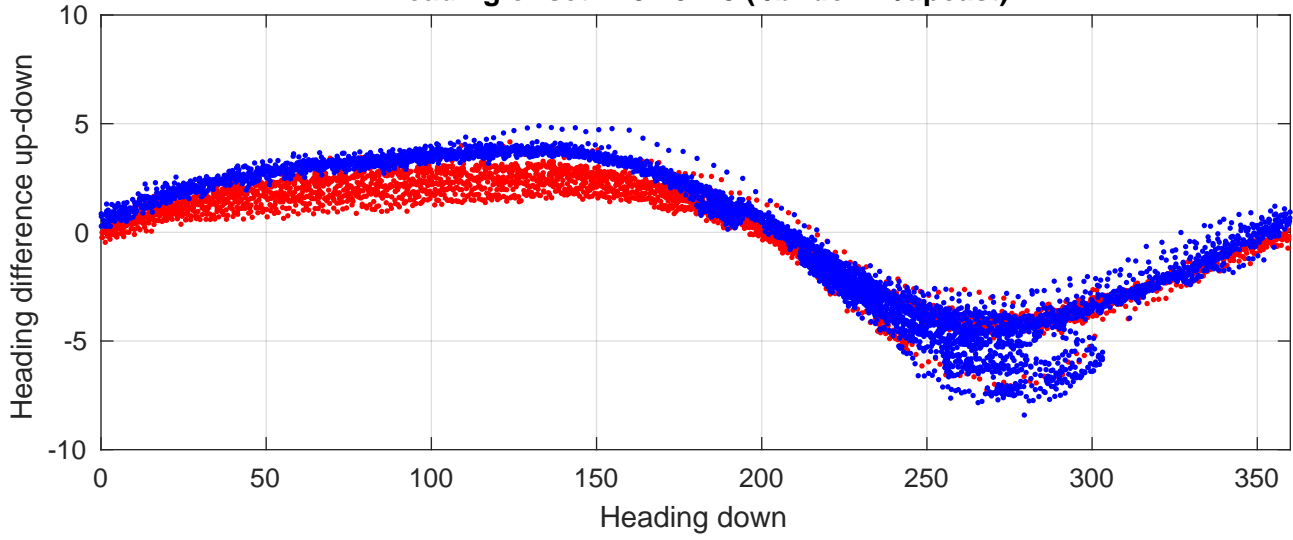

P2E station #17501 (V8) Figure 6

Heading offset : 137.6218 (r/b: down-/upcast)

Pitch offset : -0.41653

Roll offset : -0.42202