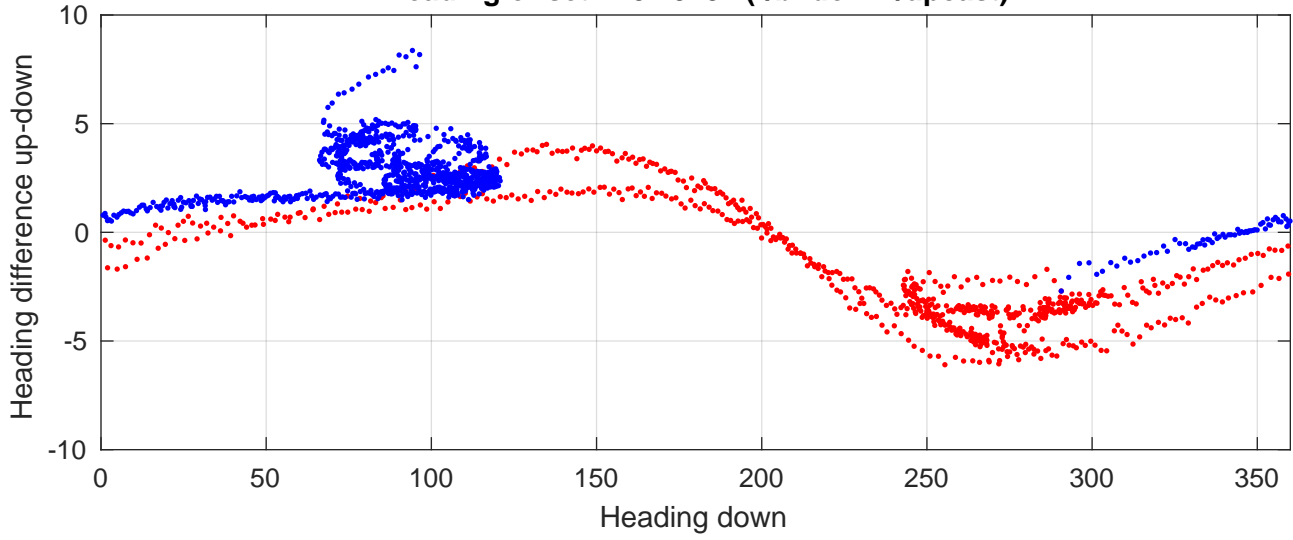

# P2E station #17601 (V8) Figure 6

Heading offset : 137.9281 (r/b: down-/upcast)

Pitch offset : -0.047355

Roll offset : -0.64743