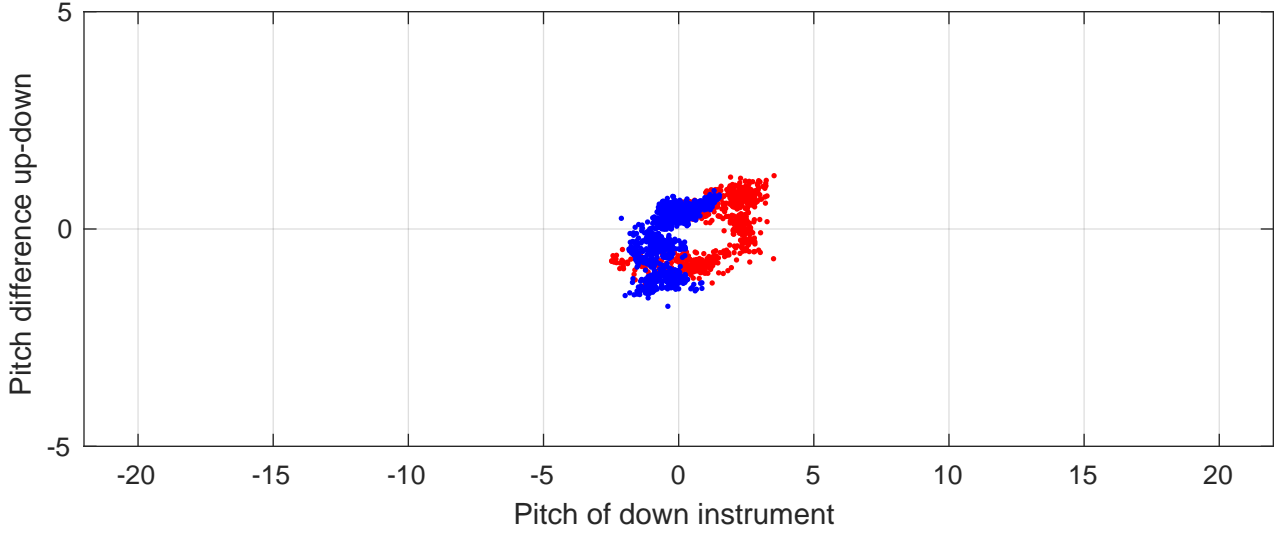

# P2E station #17601 (V8) Figure 6

Heading offset : 137.9281 (r/b: down-/upcast)

Pitch offset : -0.047355

Roll offset : -0.64743