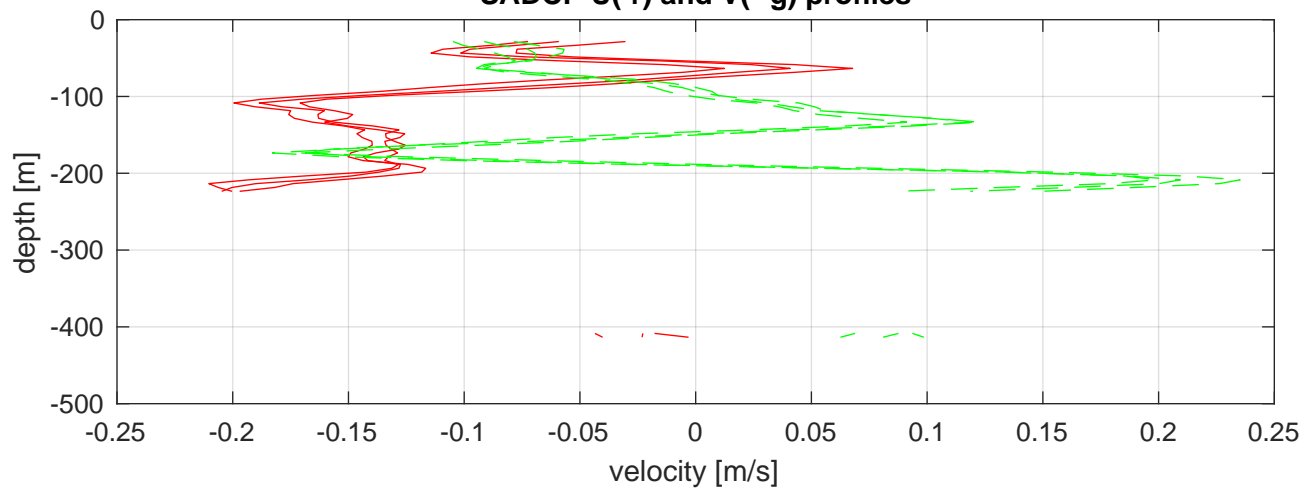

P2E station #17601 (V8) SADCP U(-r) and V(-g) profiles

ship nav (g.) start (bp) end (kp) SADCP (rp)