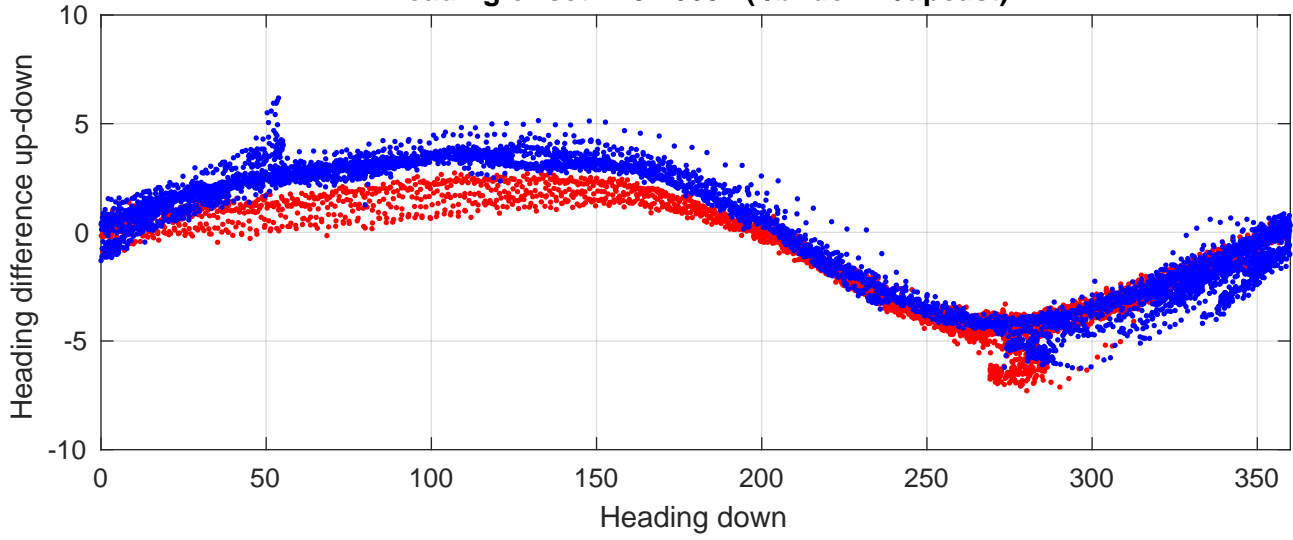

# P2E station #17602 (V8) Figure 6

Heading offset : 137.6602 (r/b: down-/upcast)

Pitch offset : -0.21435

Roll offset : -0.56966