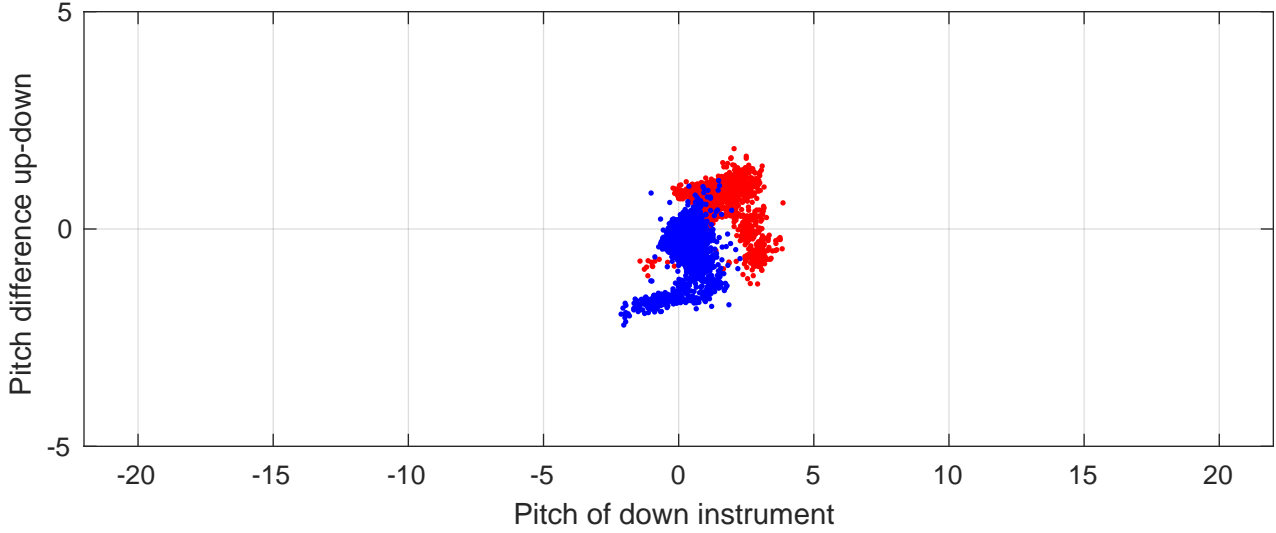

# P2E station #17602 (V8) Figure 6

Heading offset : 137.6602 (r/b: down-/upcast)

Pitch offset : -0.21435

Roll offset : -0.56966