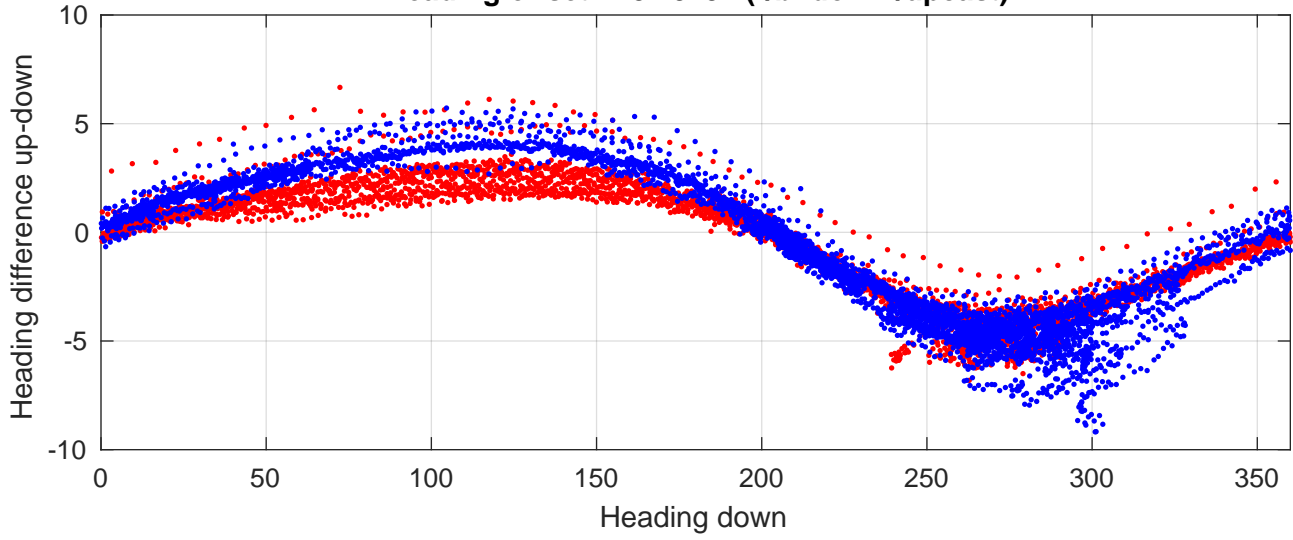

# P2E station #17701 (V8) Figure 6

Heading offset : 137.9292 (r/b: down-/upcast)

Pitch offset : -0.25302

Roll offset : -0.50141