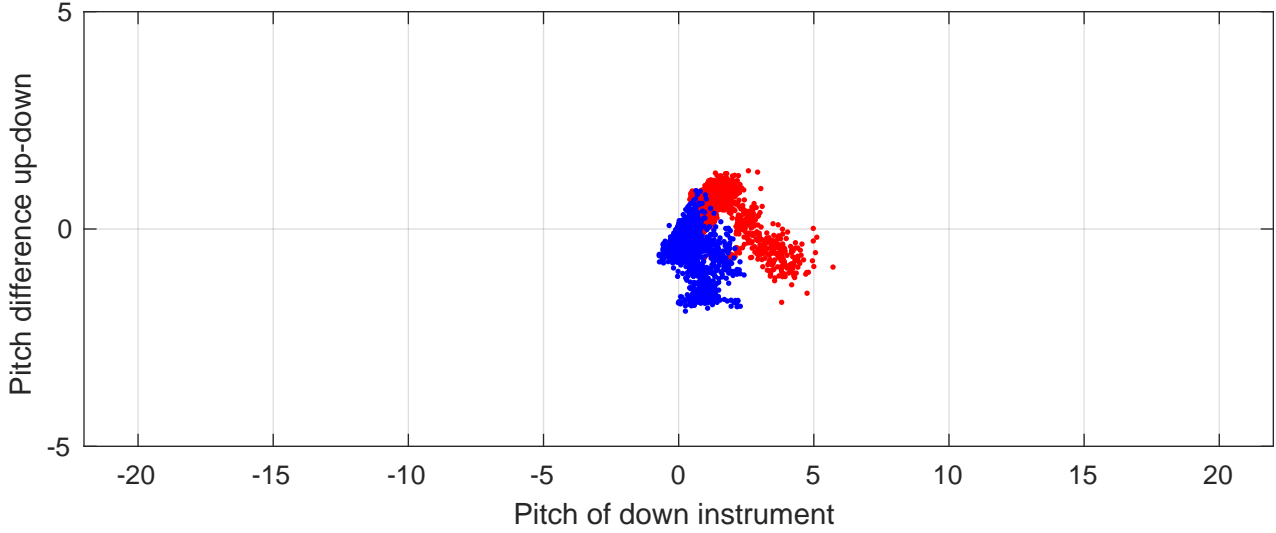

# P2E station #17701 (V8) Figure 6

Heading offset : 137.9292 (r/b: down-/upcast)

Pitch offset : -0.25302

Roll offset : -0.50141