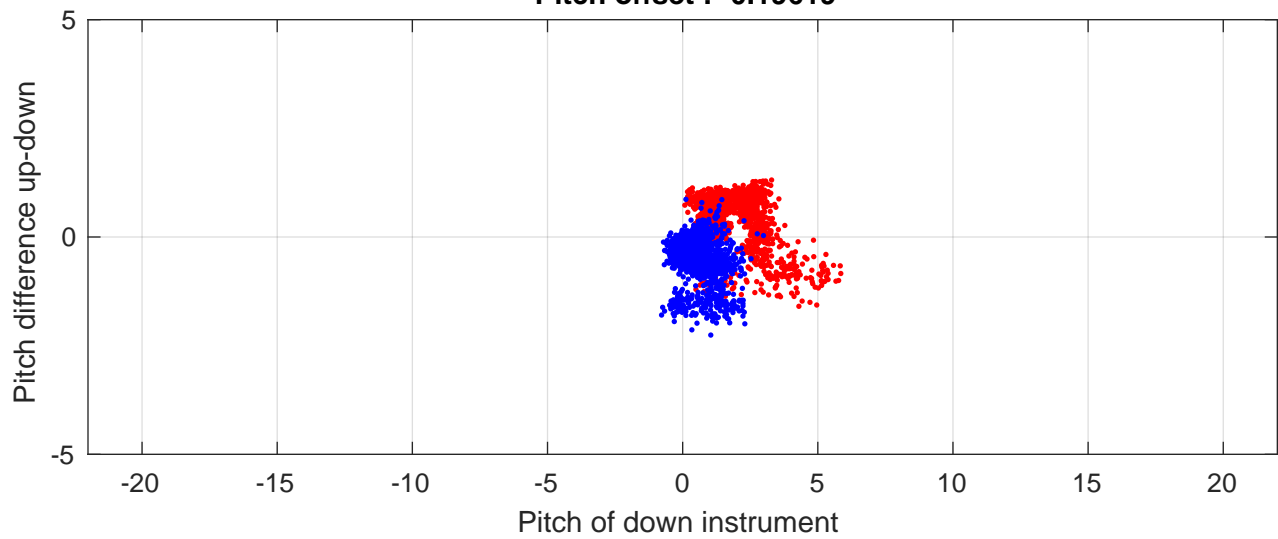

# P2E station #17801 (V8) Figure 6

Heading offset : 137.9672 (r/b: down-/upcast)

Pitch offset : -0.19619

Roll offset : -0.56915