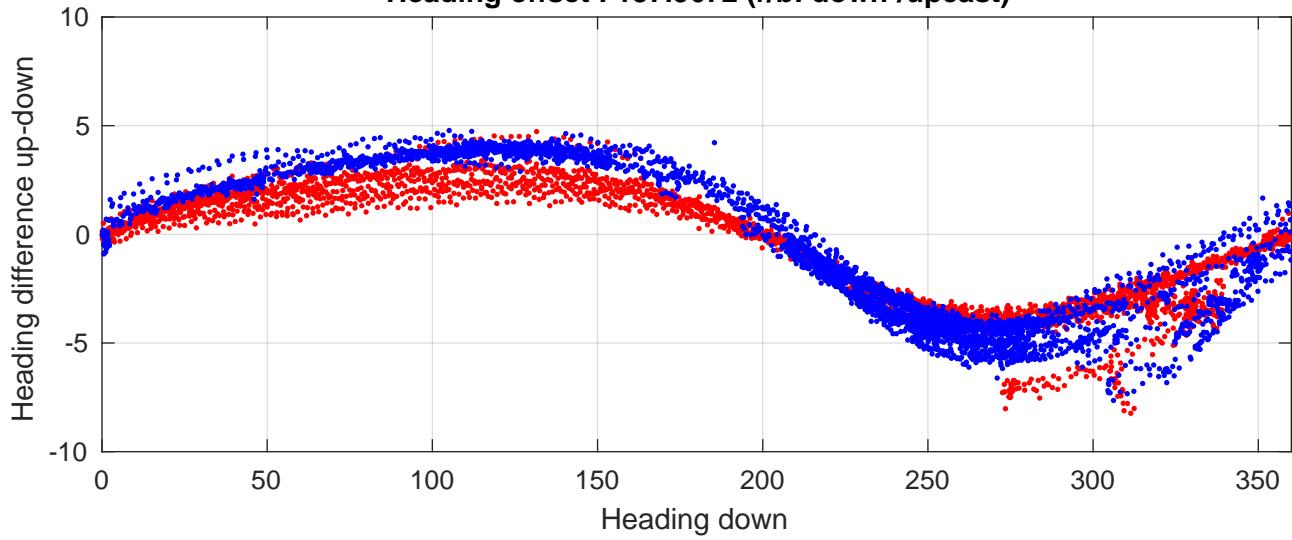

# P2E station #17801 (V8) Figure 6

Heading offset : 137.9672 (r/b: down-/upcast)

Pitch offset : -0.19619

Roll offset : -0.56915