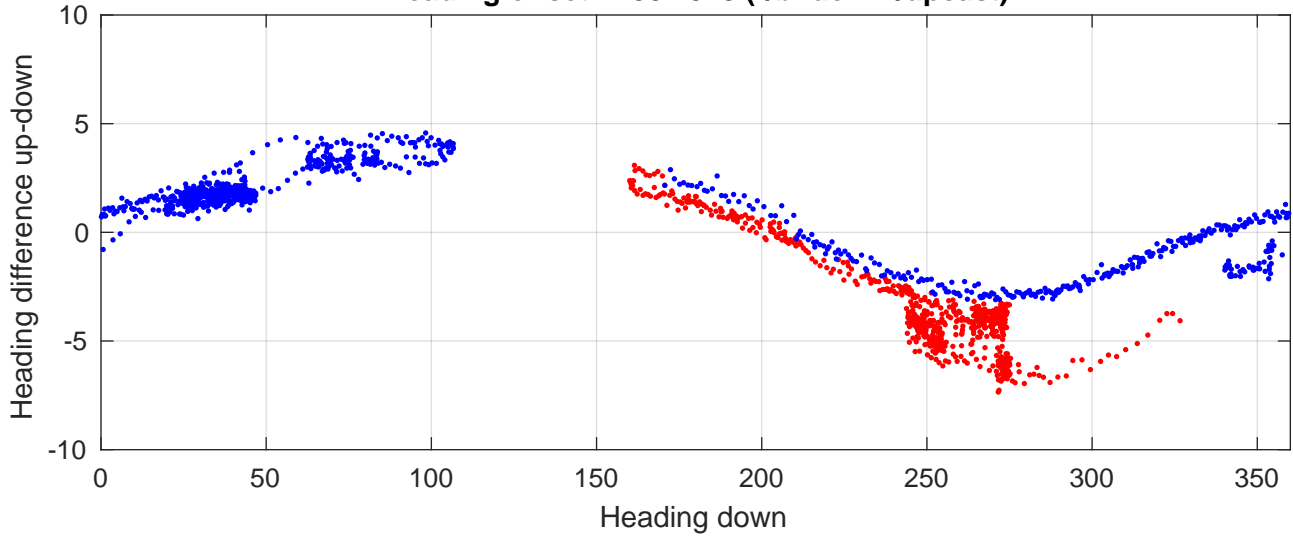

P2E station #17901 (V8) Figure 6

Heading offset : 138.1928 (r/b: down-/upcast)

Pitch offset : 0.03144

Roll offset : -0.64201