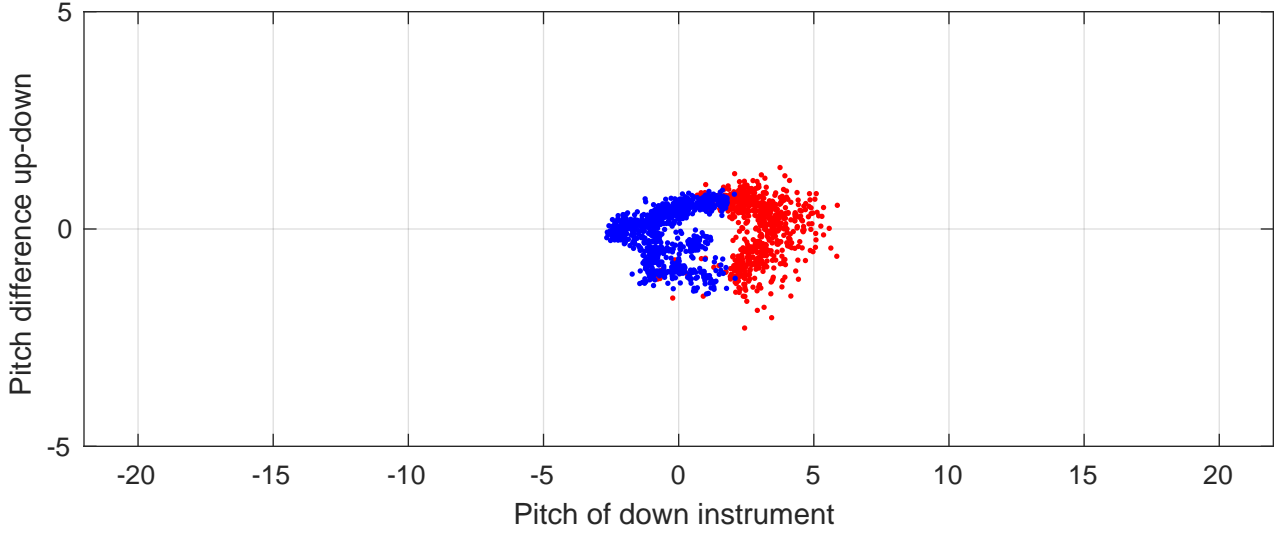

P2E station #17901 (V8) Figure 6

Heading offset : 138.1928 (r/b: down-/upcast)

Pitch offset : 0.03144

Roll offset : -0.64201